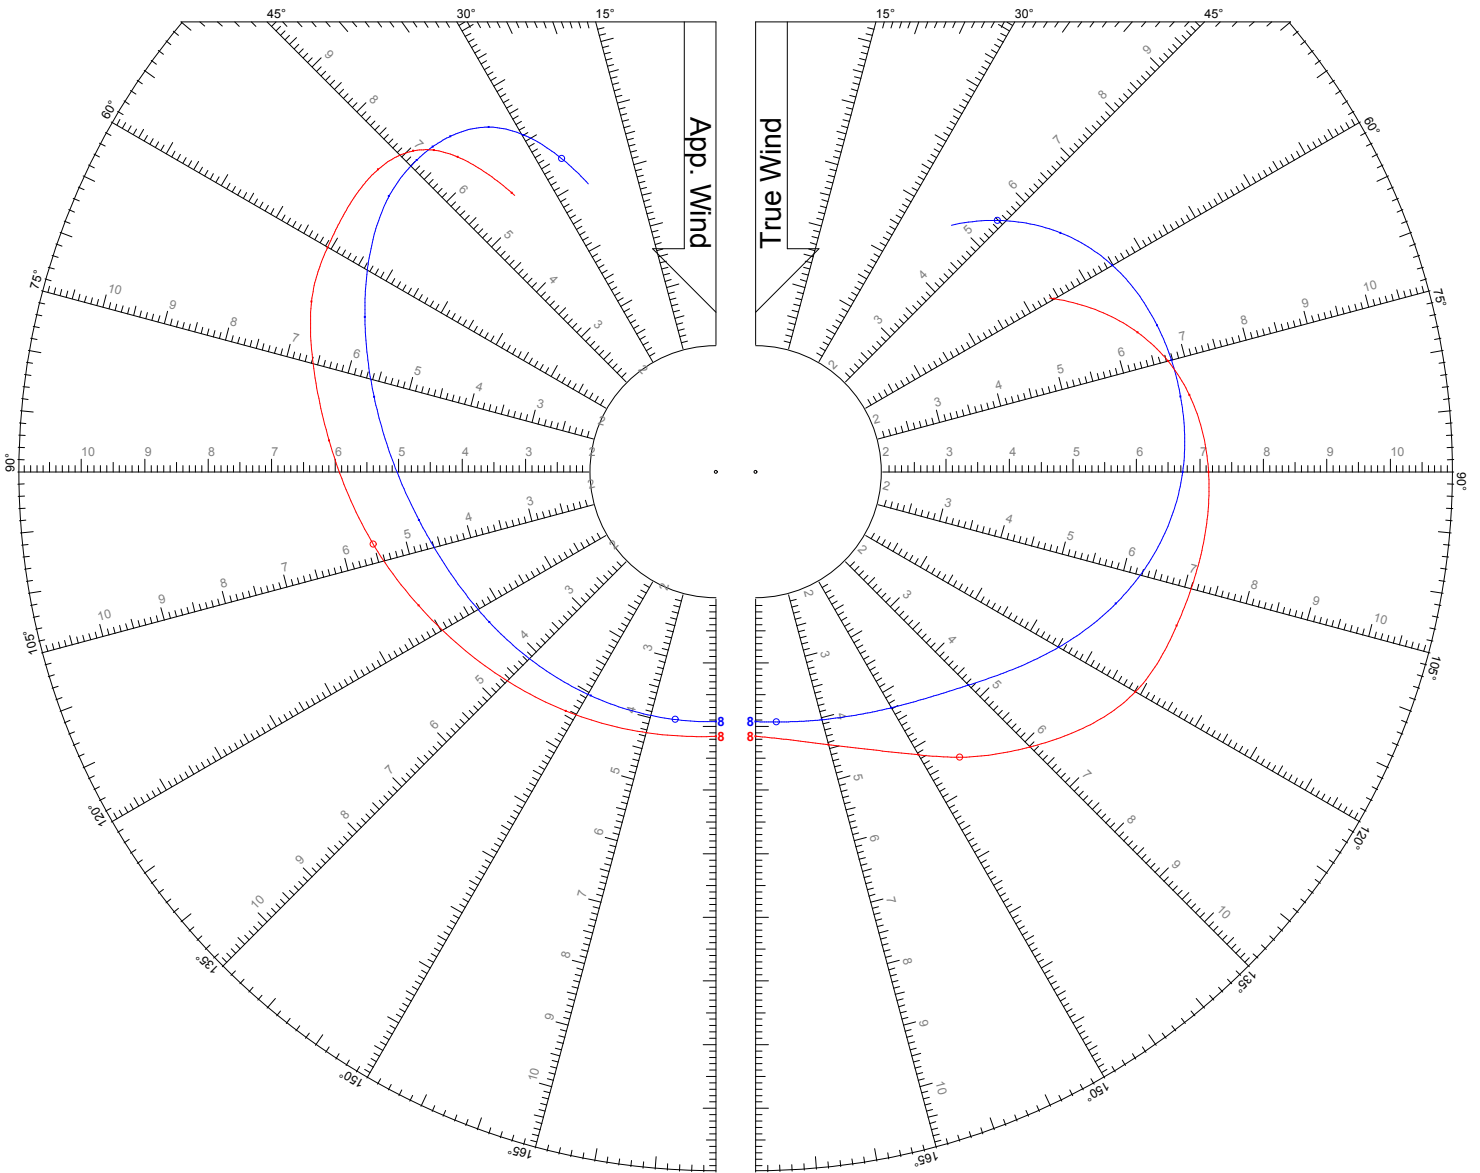

SPEED GUIDE

HANSE

415

LEGEND

TWS: 8 kts

Jib

Asymmetric Spinnaker on Centerline