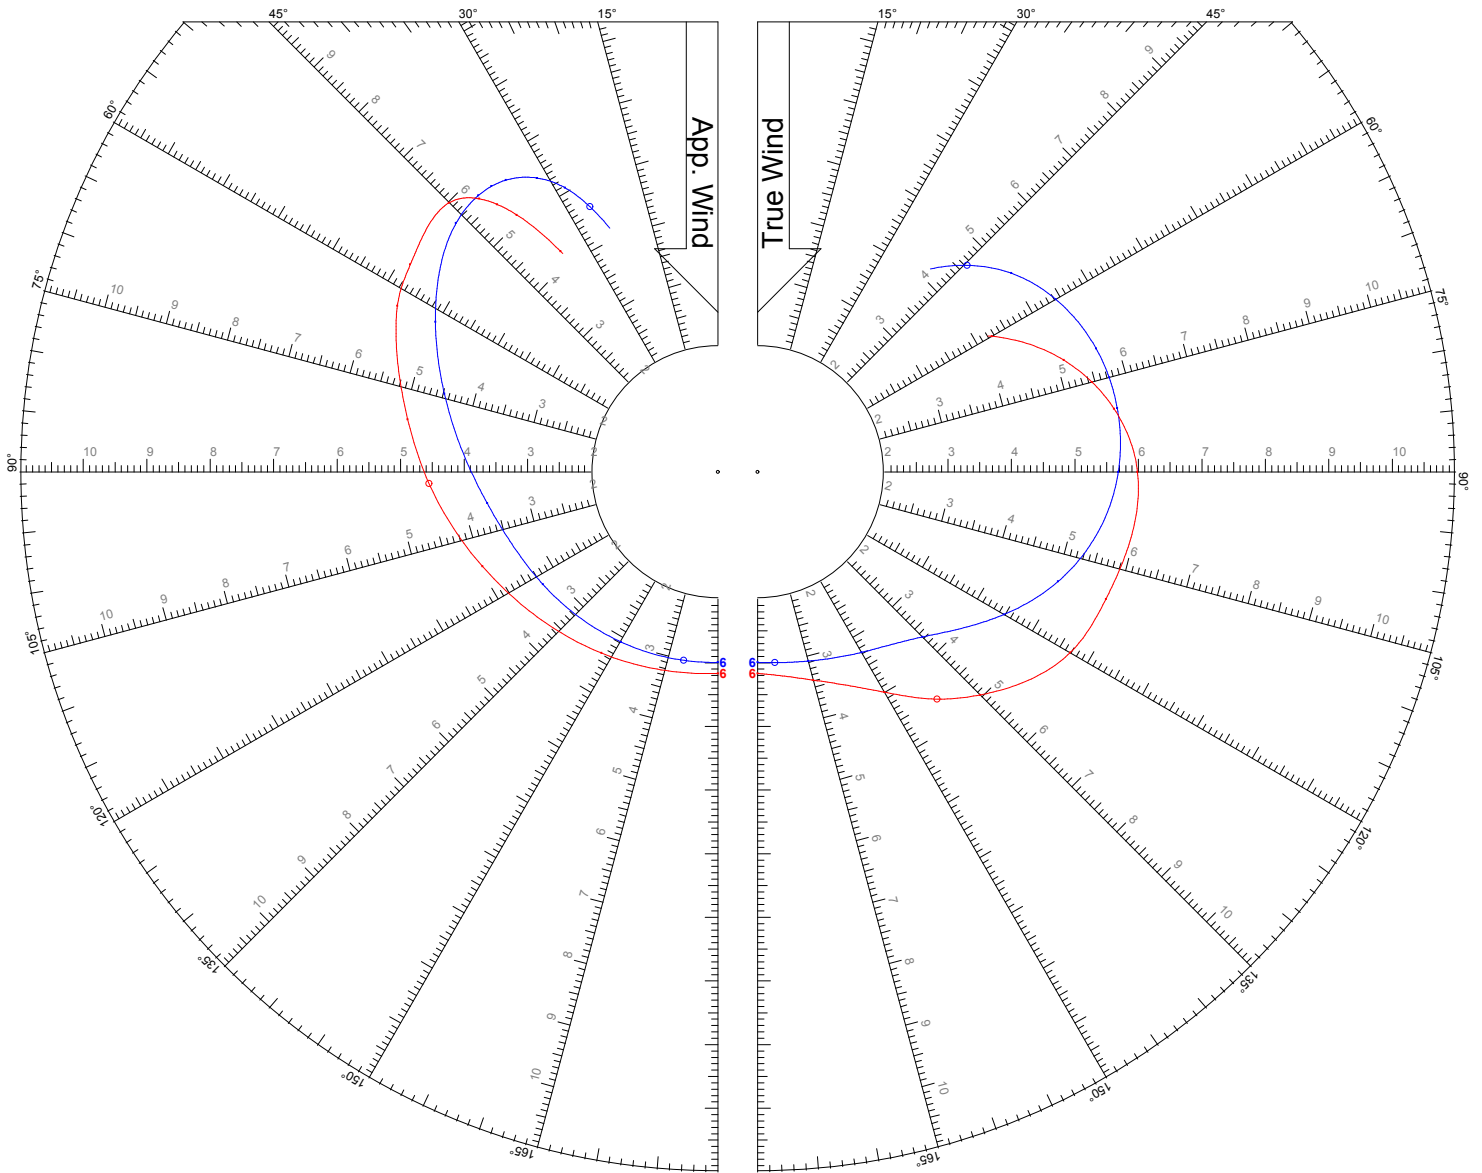

## LEGEND

TWS: 6, 8, 10, 12, 14, 16, 20 kts

Jib

Asymmetric Spinnaker on Centerline

## LEGEND

TWS: 6 kts

Jib

Asymmetric Spinnaker on Centerline