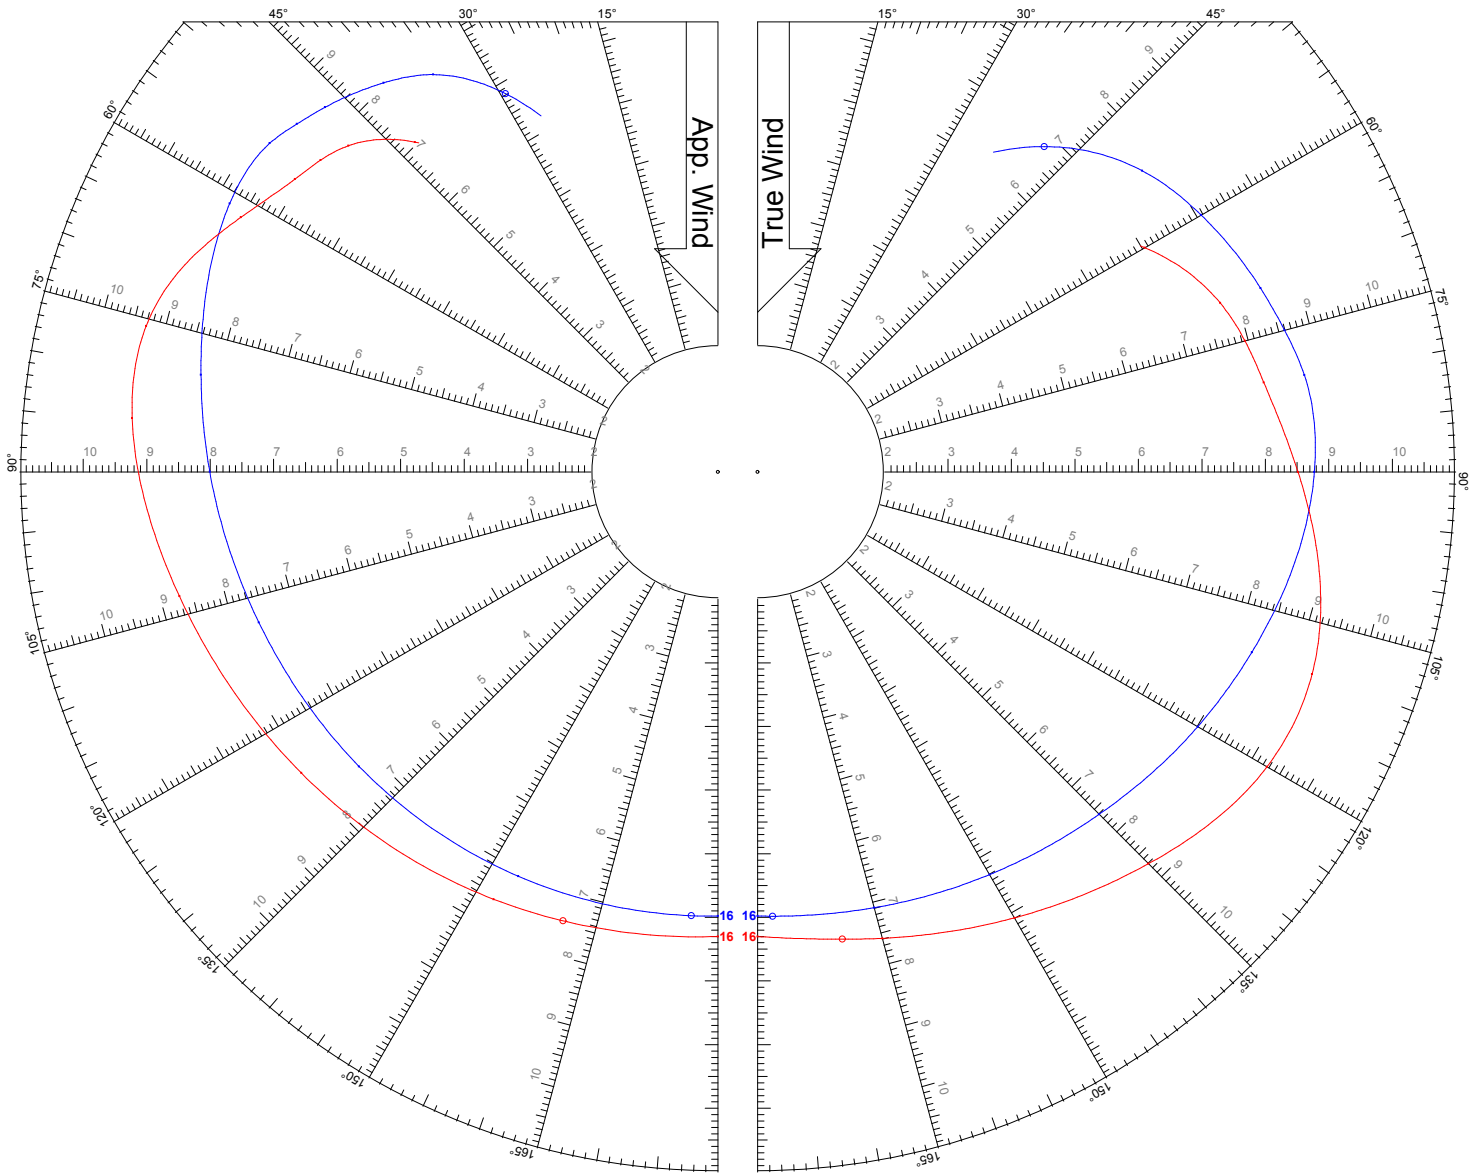

## LEGEND

TWS: 10 kts

Jib

Asymmetric Spinnaker on Centerline

## LEGEND

TWS: 12 kts

Jib

Asymmetric Spinnaker on Centerline

## LEGEND

TWS: 14 kts

Jib

Asymmetric Spinnaker on Centerline