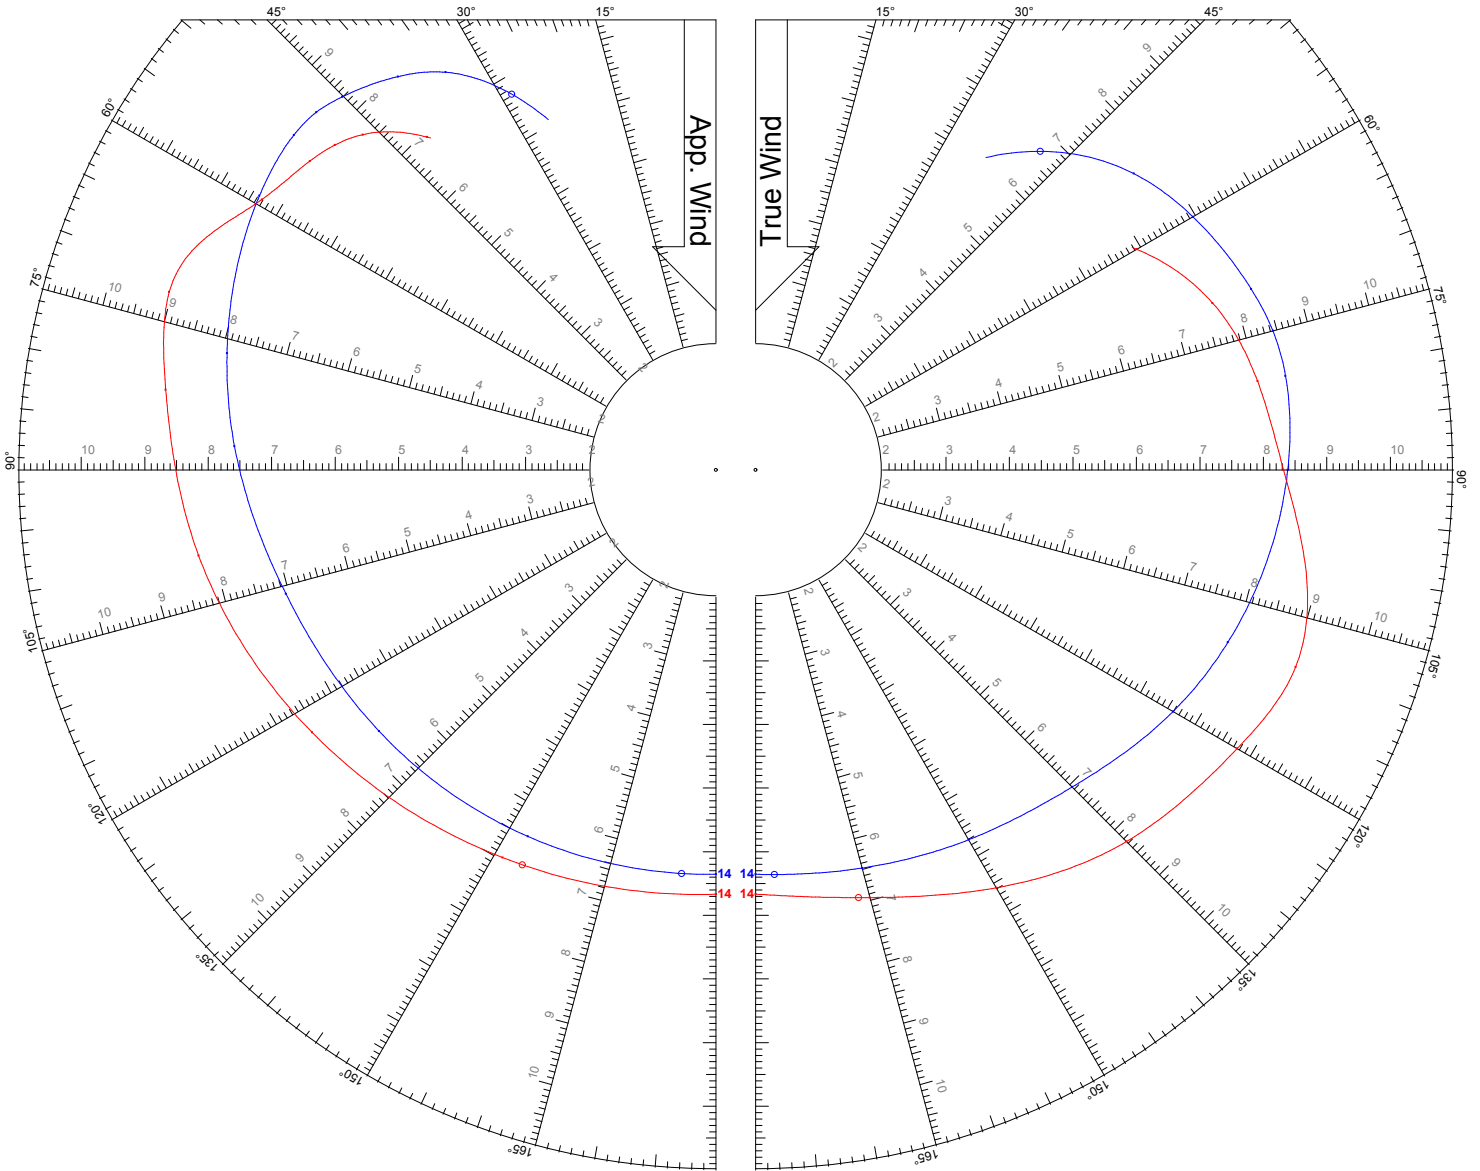

## LEGEND

TWS: 10 kts

Jib

Asymmetric Spinnaker on Centerline

## LEGEND

TWS: 12 kts

Jib

Asymmetric Spinnaker on Centerline