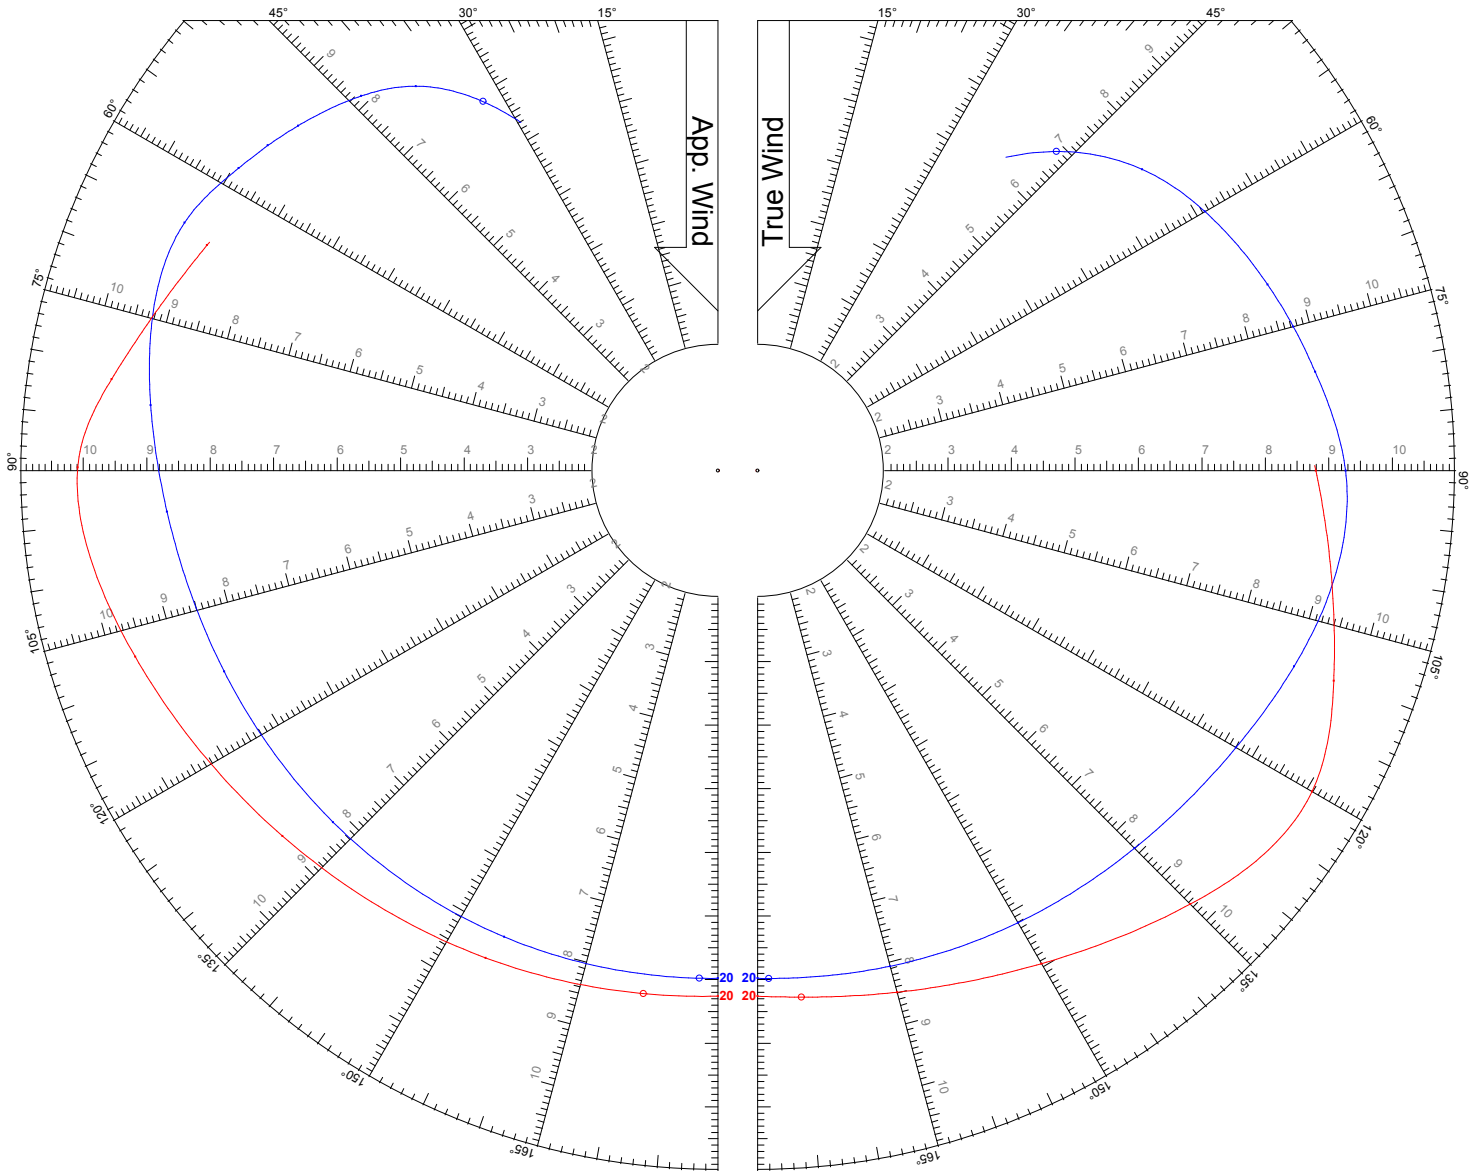

## LEGEND

TWS: 12 kts

Jib

Asymmetric Spinnaker on Centerline

## LEGEND

TWS: 14 kts

Jib

Asymmetric Spinnaker on Centerline

## LEGEND

TWS: 16 kts

Jib

Asymmetric Spinnaker on Centerline