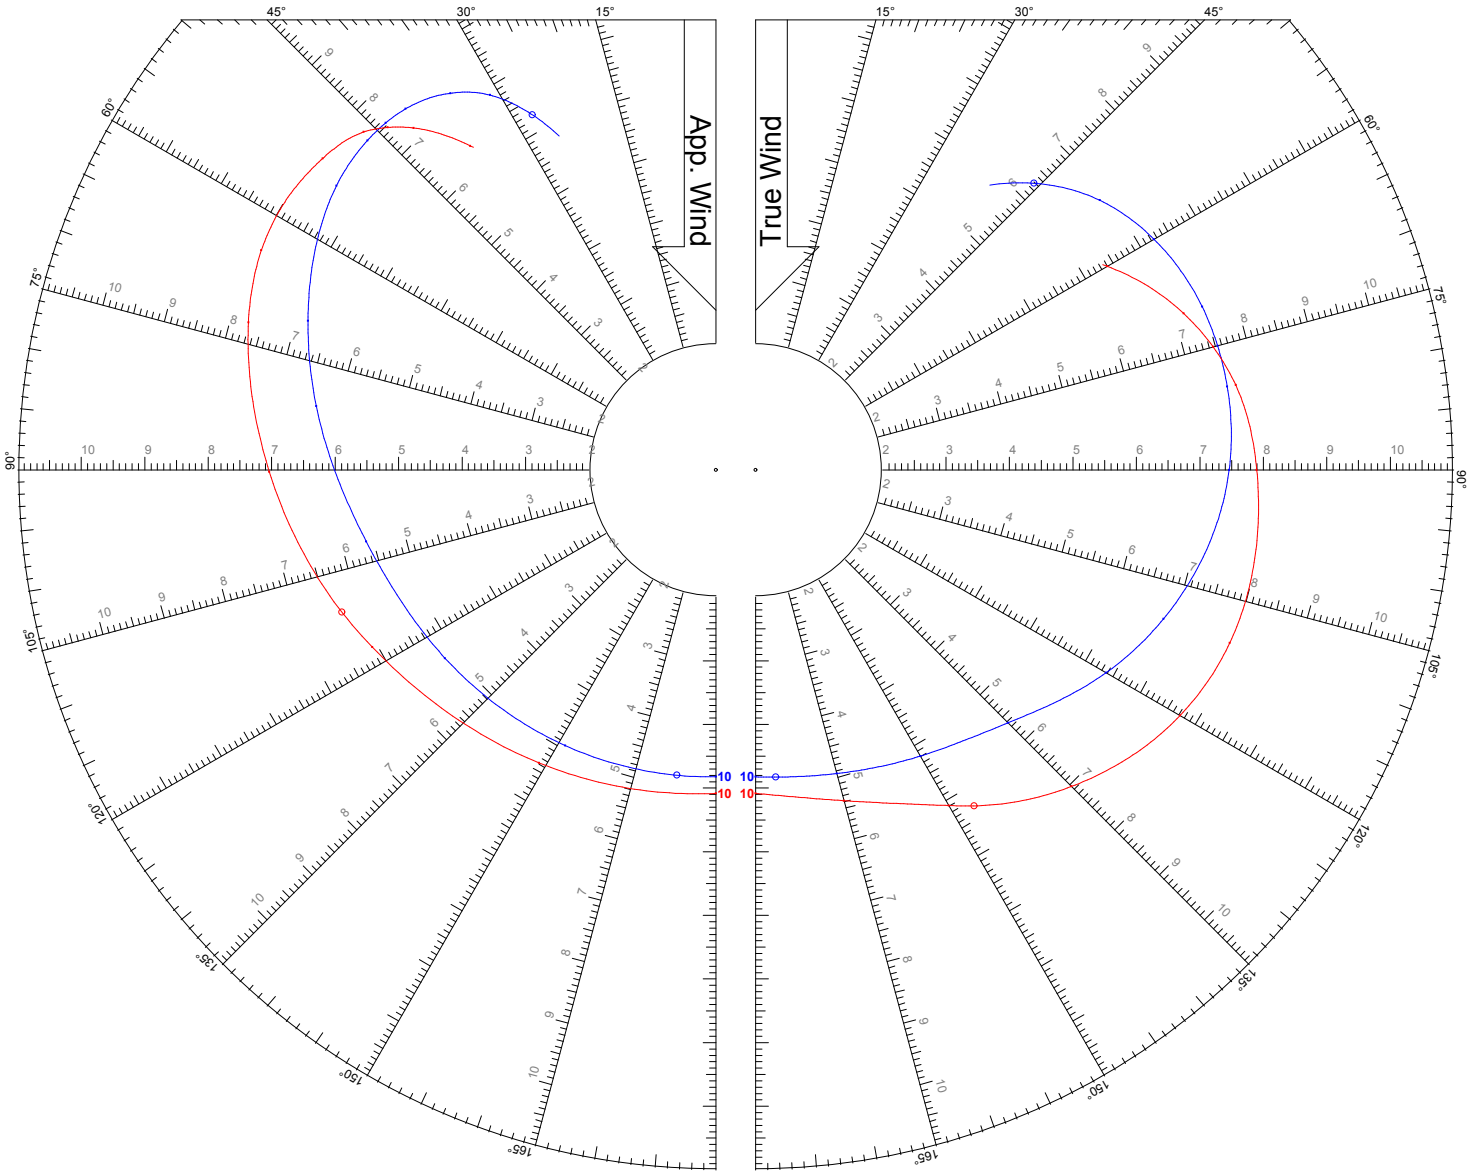

## LEGEND

TWS: 8 kts

Jib

Asymmetric Spinnaker on Centerline