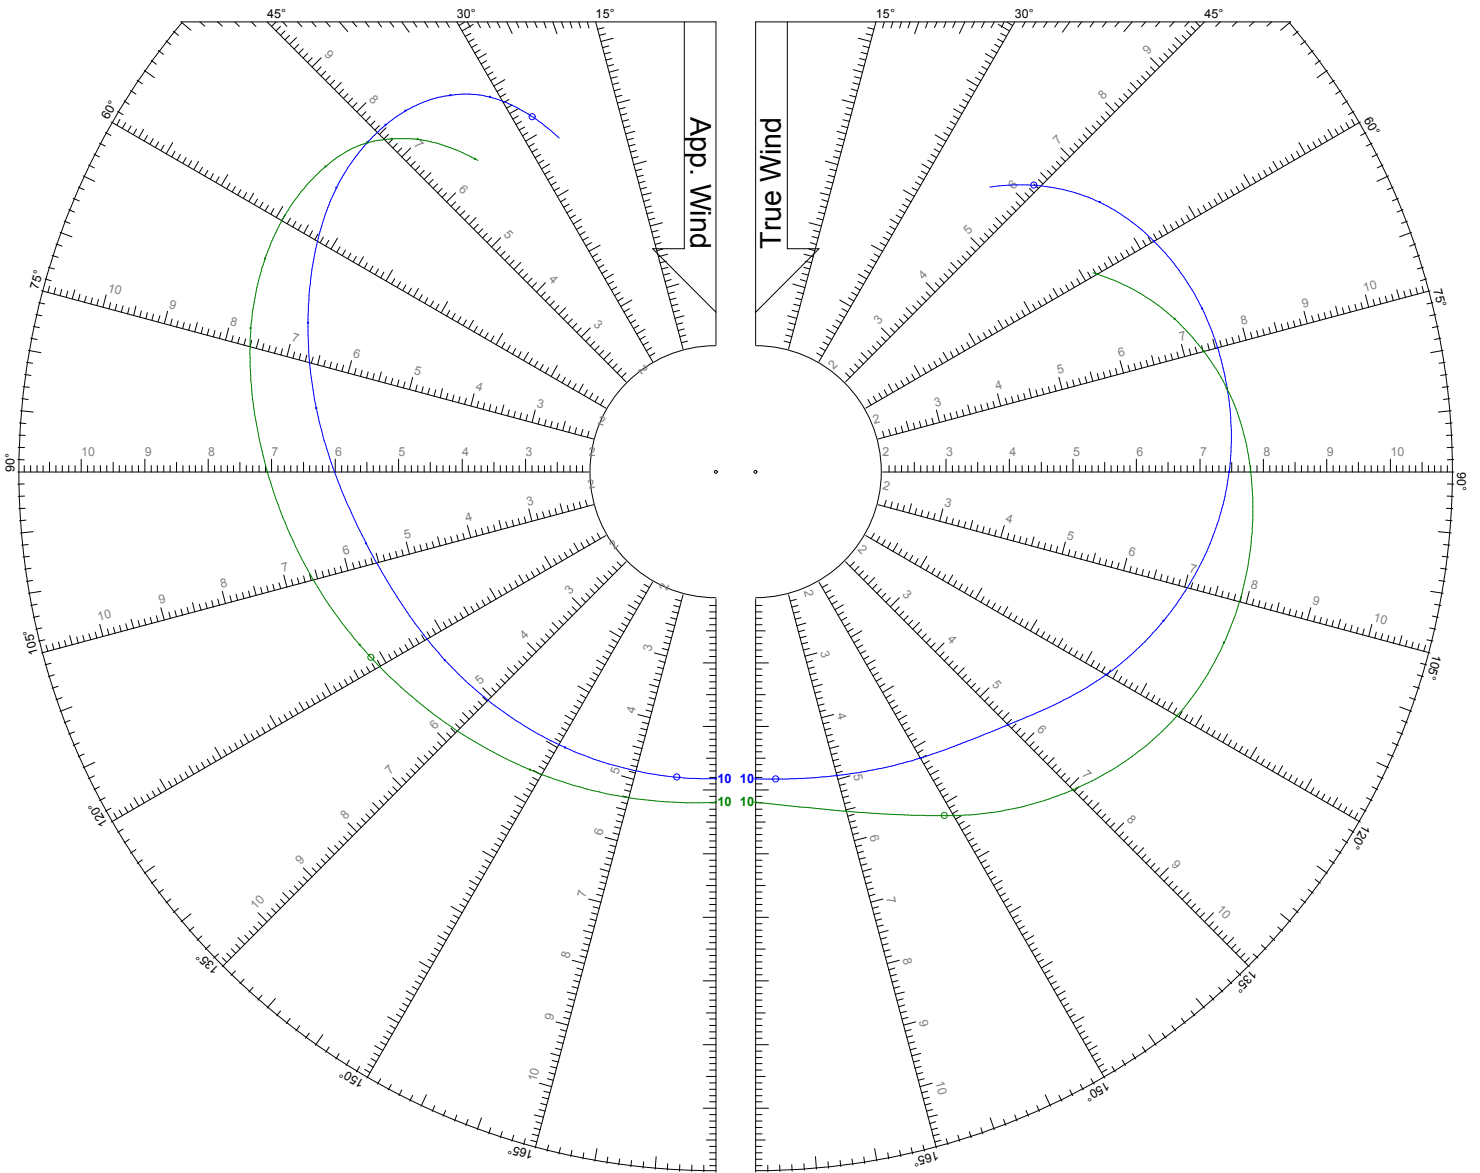

LEGEND

TWS: 10 kts

Jib

Symmetric Spinnaker