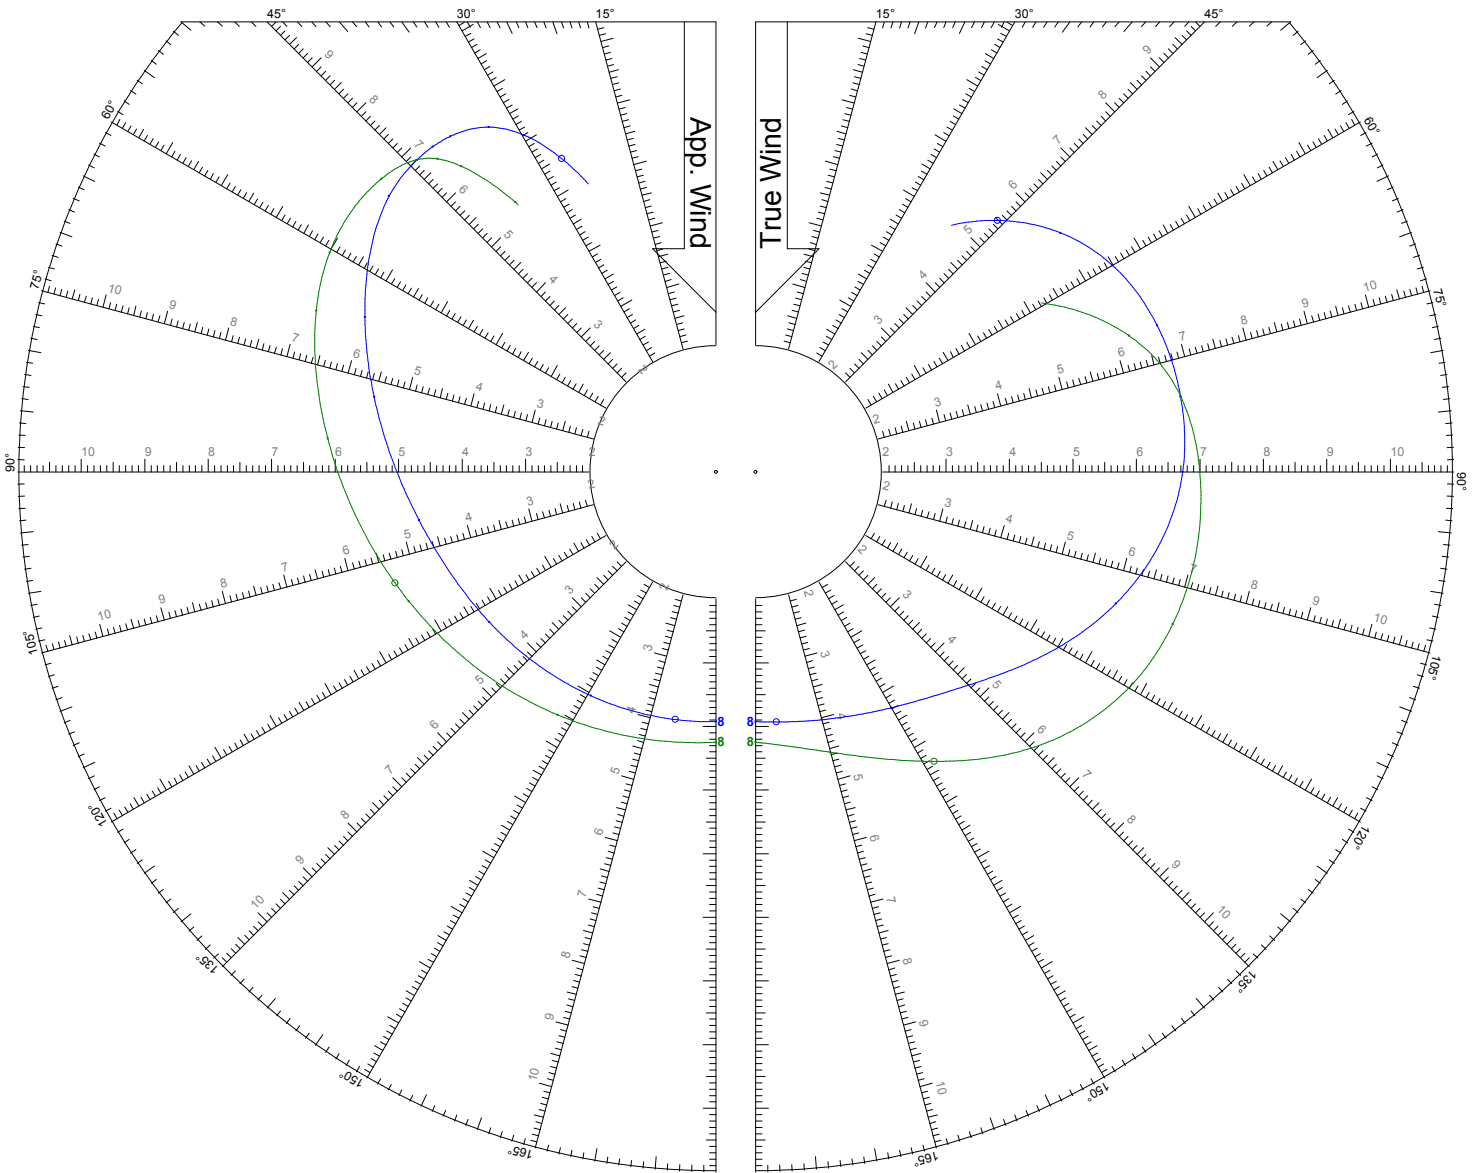

## LEGEND

TWS: 6 kts

Jib

Symmetric Spinnaker

**Hanse**  
BREAKING RULES . SETTING TRENDS

World Leader in Rating Technology