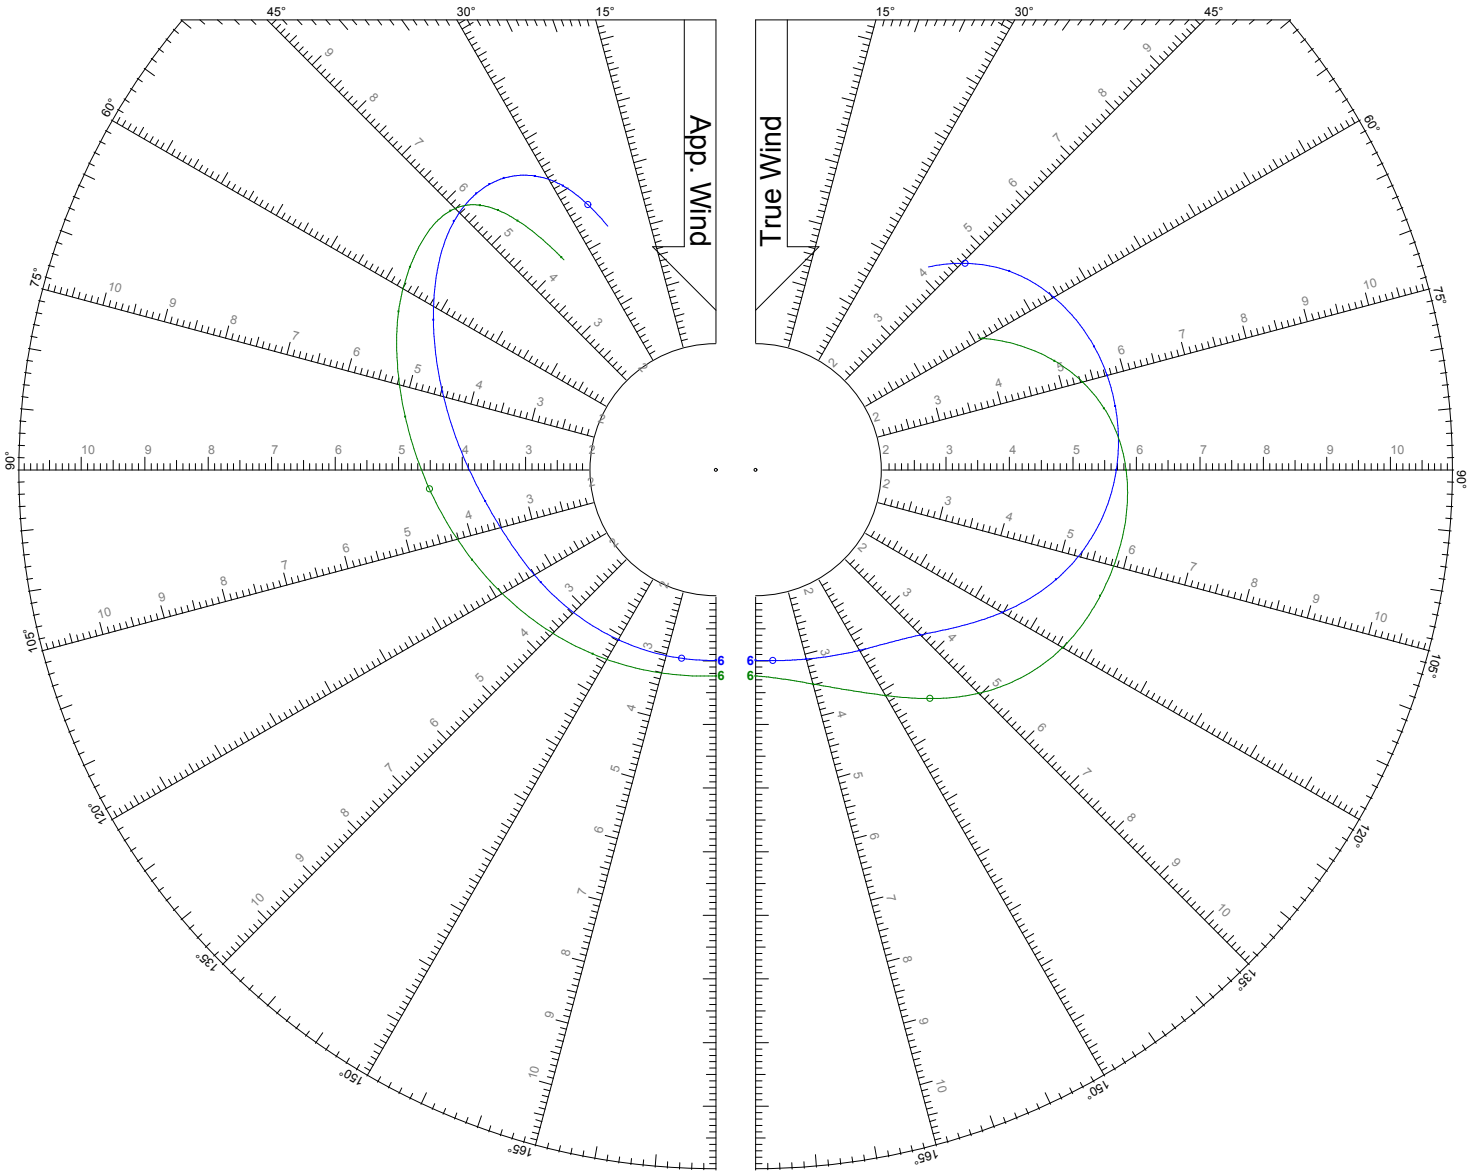

SPEED GUIDE

HANSE

415

World Leader in Rating Technology

LEGEND

TWS: 6 kts

Jib

Symmetric Spinnaker

Hanse
BREAKING RULES . SETTING TRENDS