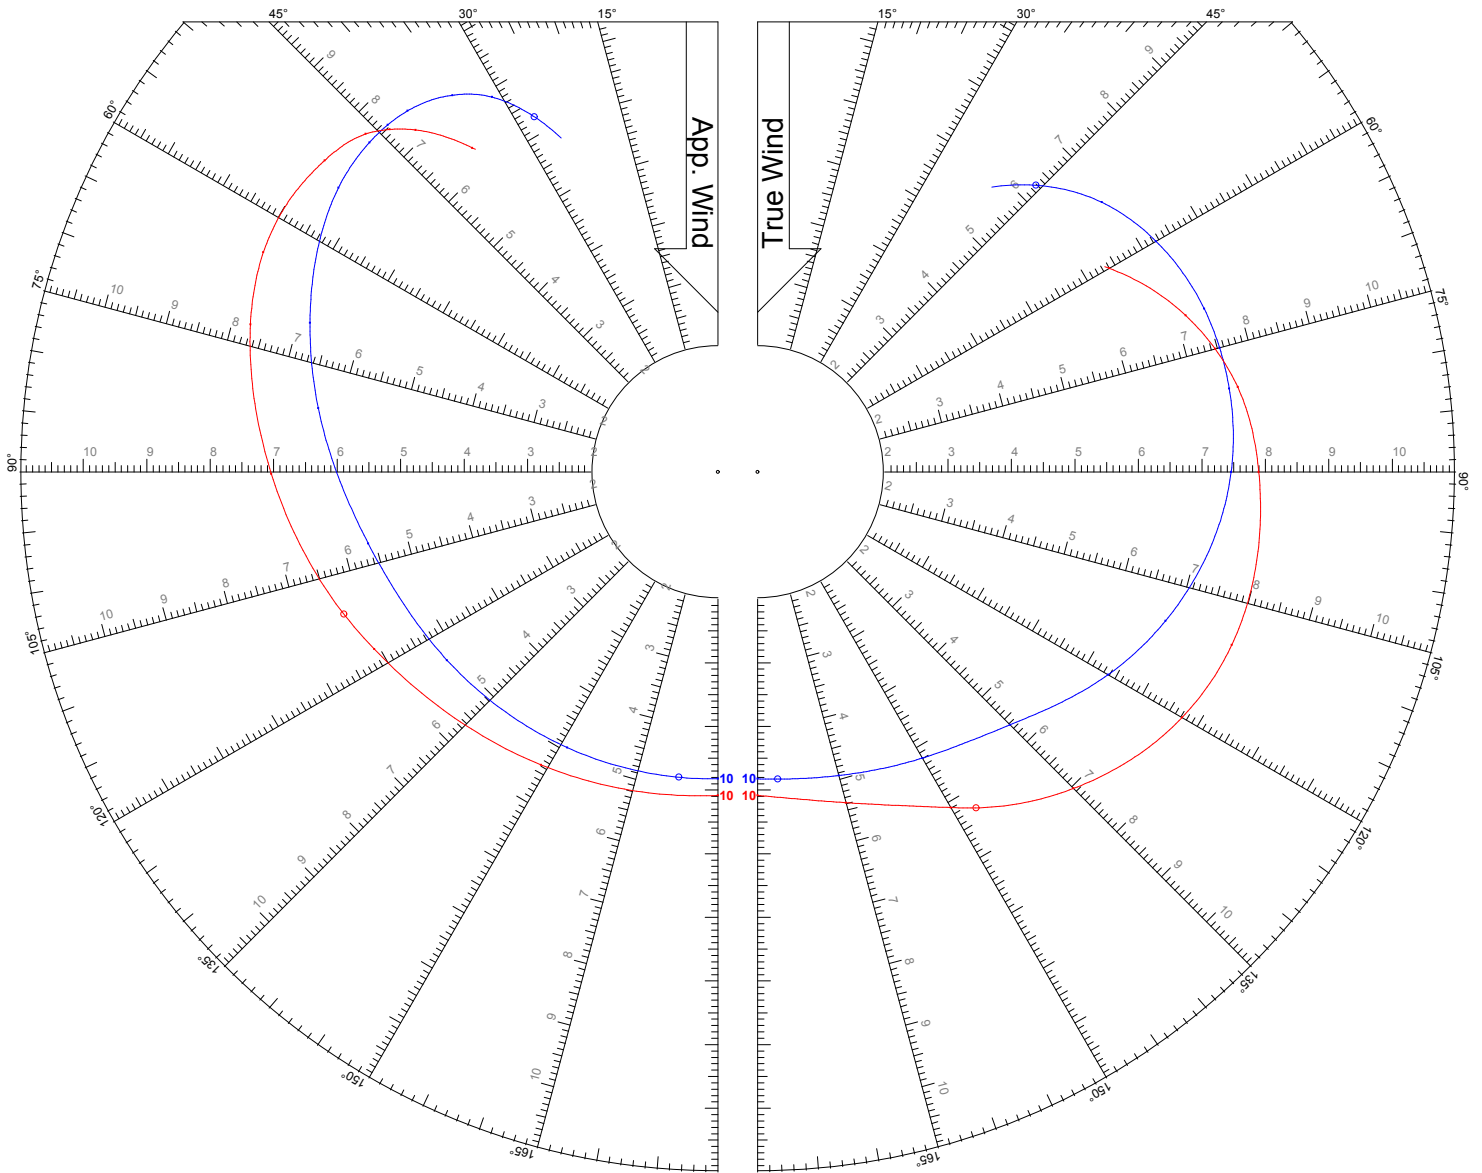

## LEGEND

TWS: 8 kts

Jib

Asymmetric Spinnaker on Centerline

**Hanse**  
BREAKING RULES · SETTING TRENDS