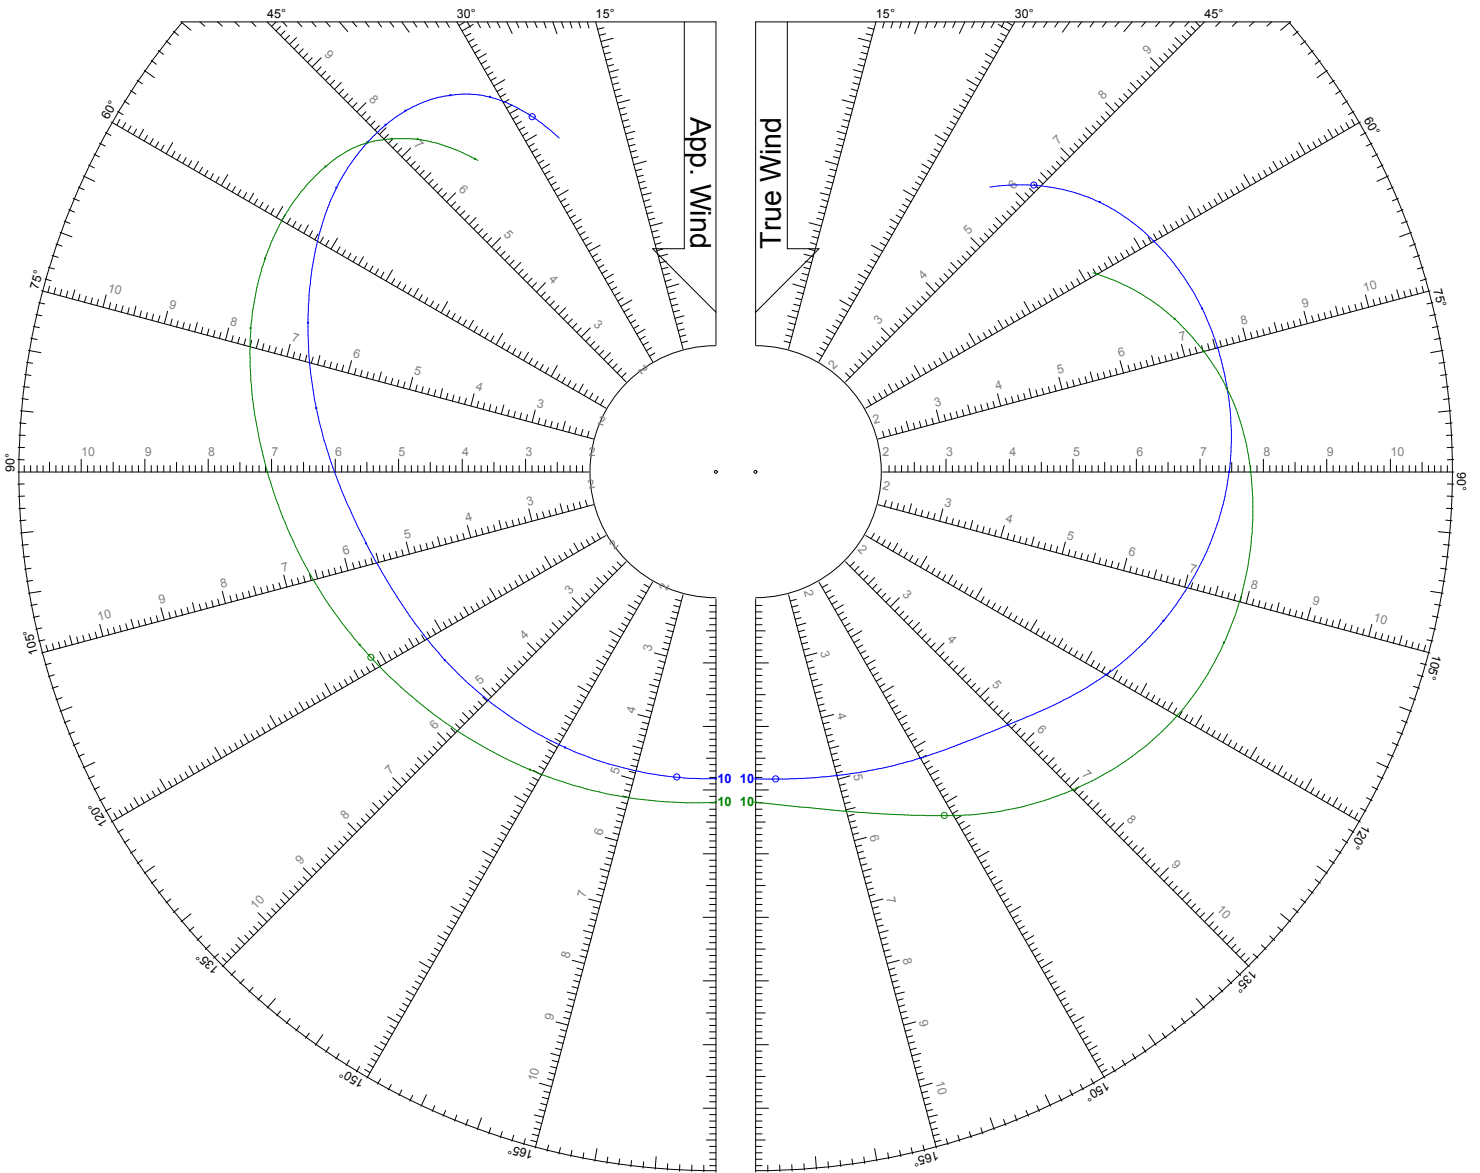

LEGEND

TWS: 6 kts

Jib

Symmetric Spinnaker

SPEED GUIDE

HANSE

415

World Leader in Rating Technology

LEGEND

TWS: 8 kts

Jib

Symmetric Spinnaker

LEGEND

TWS: 10 kts

Jib

Symmetric Spinnaker