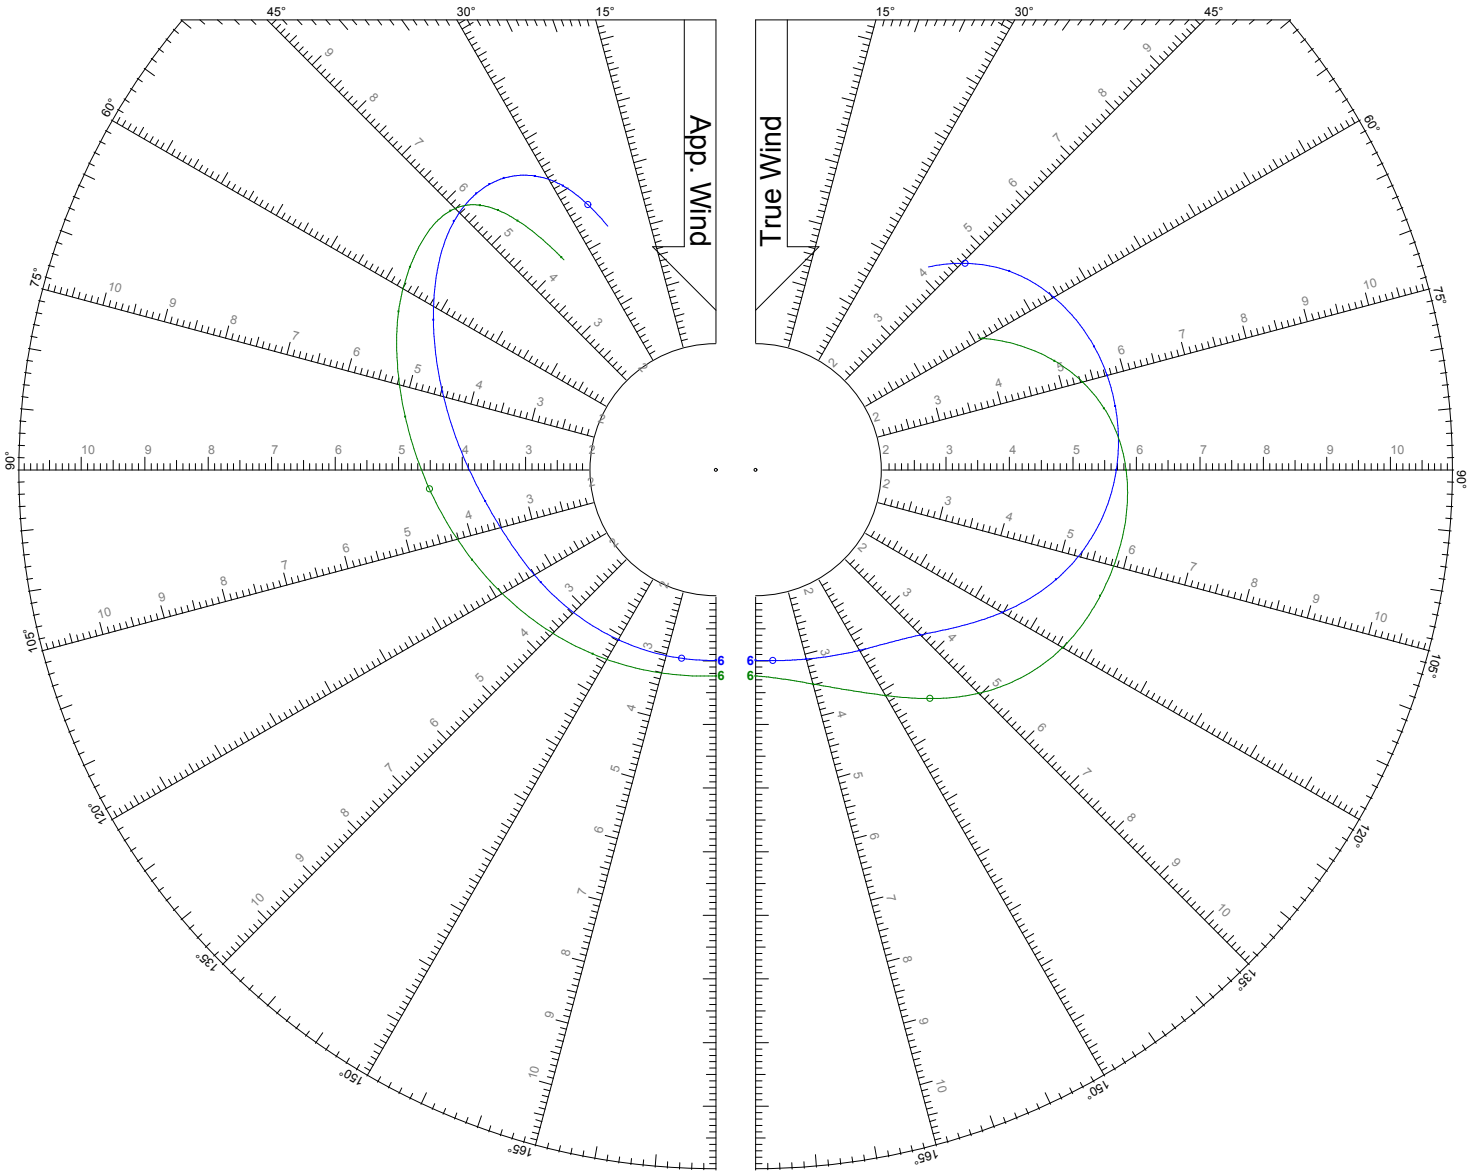

LEGEND

TWS: 6, 8, 10, 12, 14, 16, 20 kts

Jib

Symmetric Spinnaker

SPEED GUIDE

HANSE

415

World Leader in Rating Technology

LEGEND

TWS: 8 kts

Jib

Symmetric Spinnaker

LEGEND

TWS: 10 kts

Jib

Symmetric Spinnaker