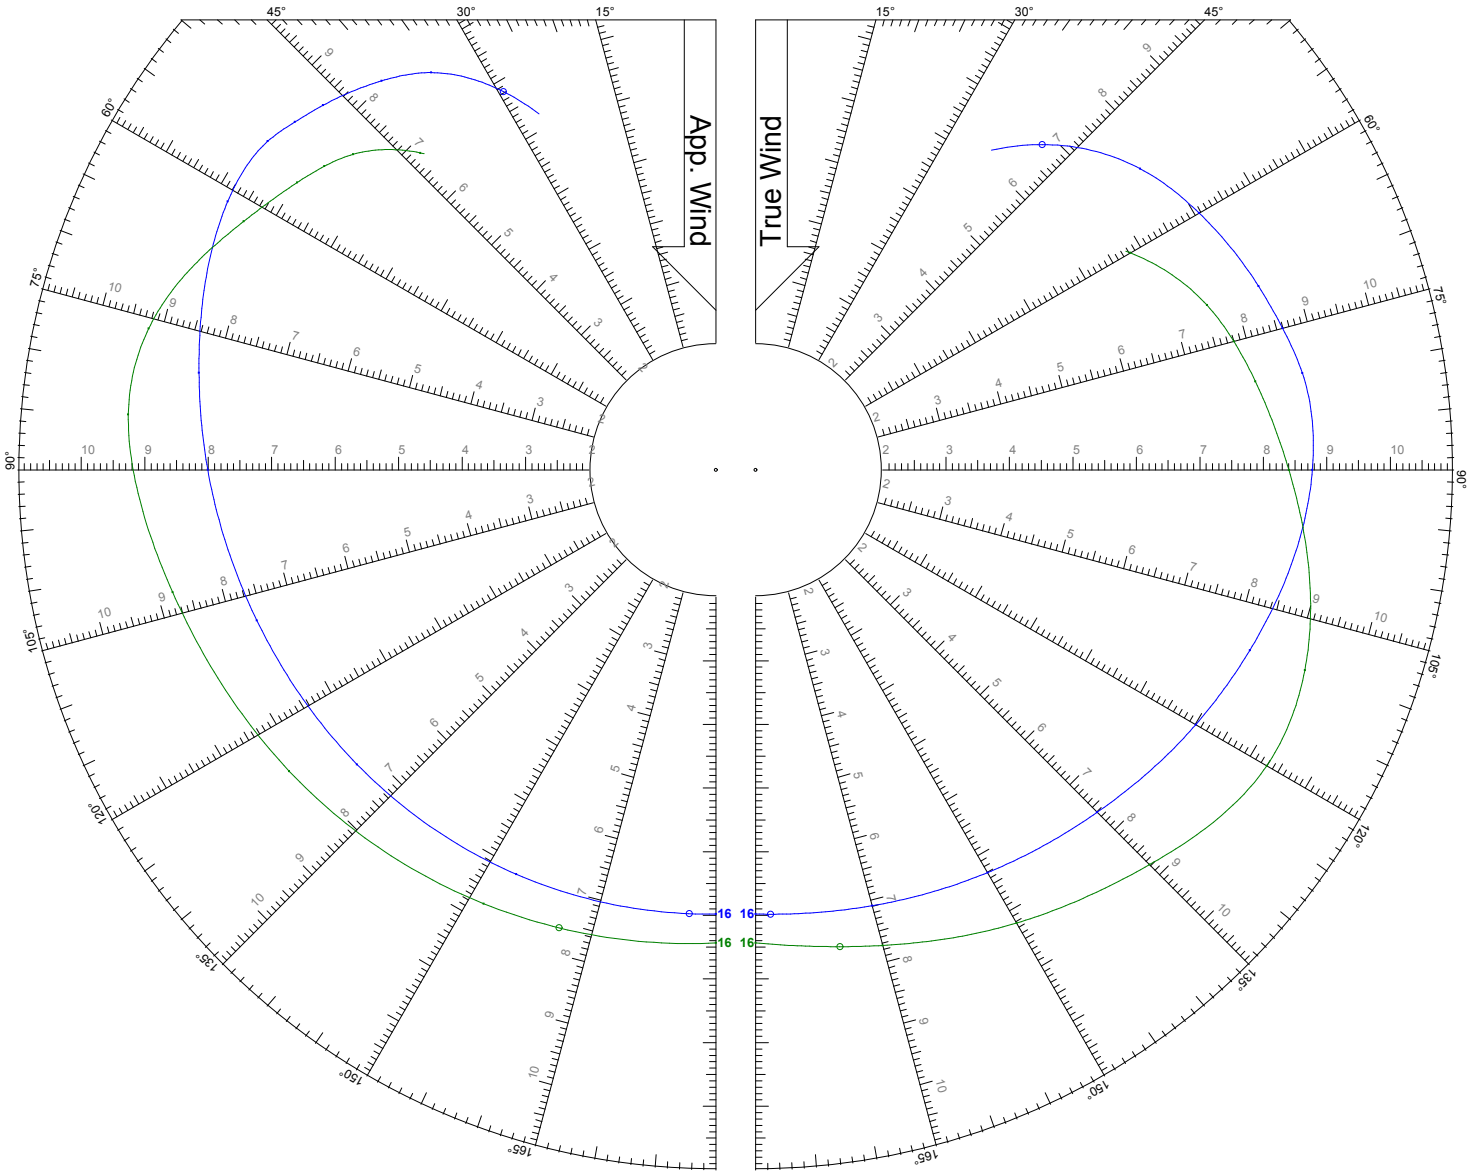

LEGEND

TWS: 16 kts

Jib

Symmetric Spinnaker