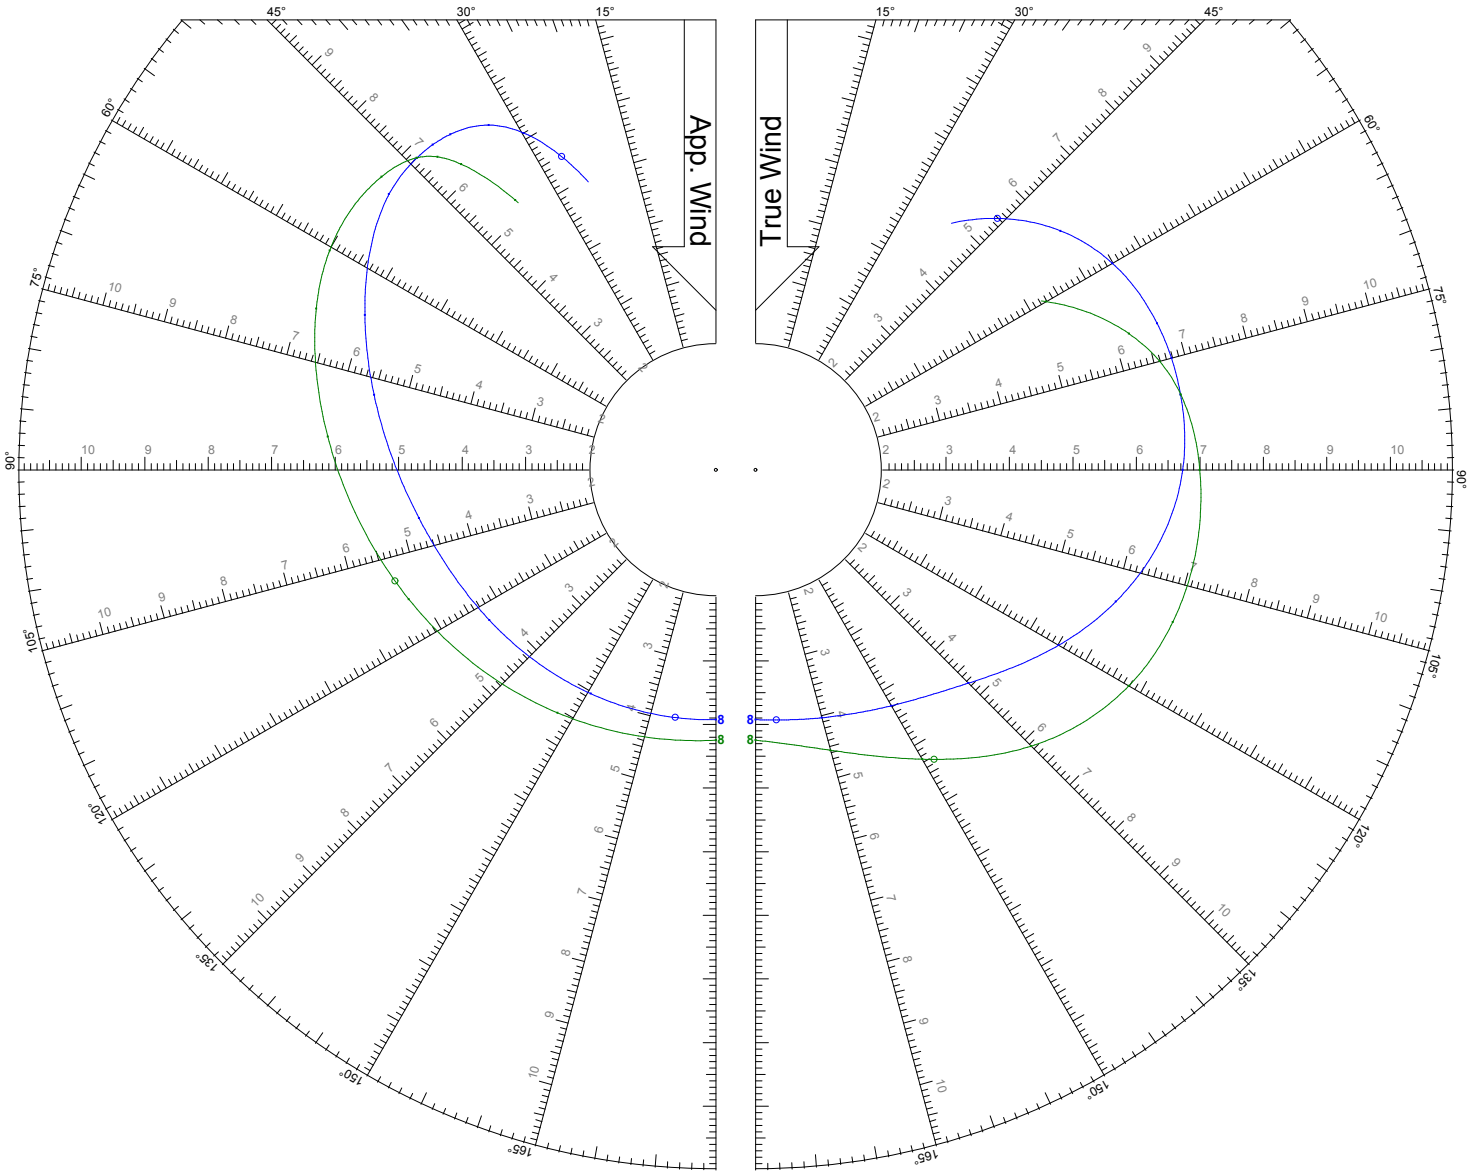

LEGEND

TWS: 6 kts

Jib

Symmetric Spinnaker

SPEED GUIDE

HANSE

415

World Leader in Rating Technology

LEGEND

TWS: 8 kts

Jib

Symmetric Spinnaker

LEGEND

TWS: 10 kts

Jib

Symmetric Spinnaker