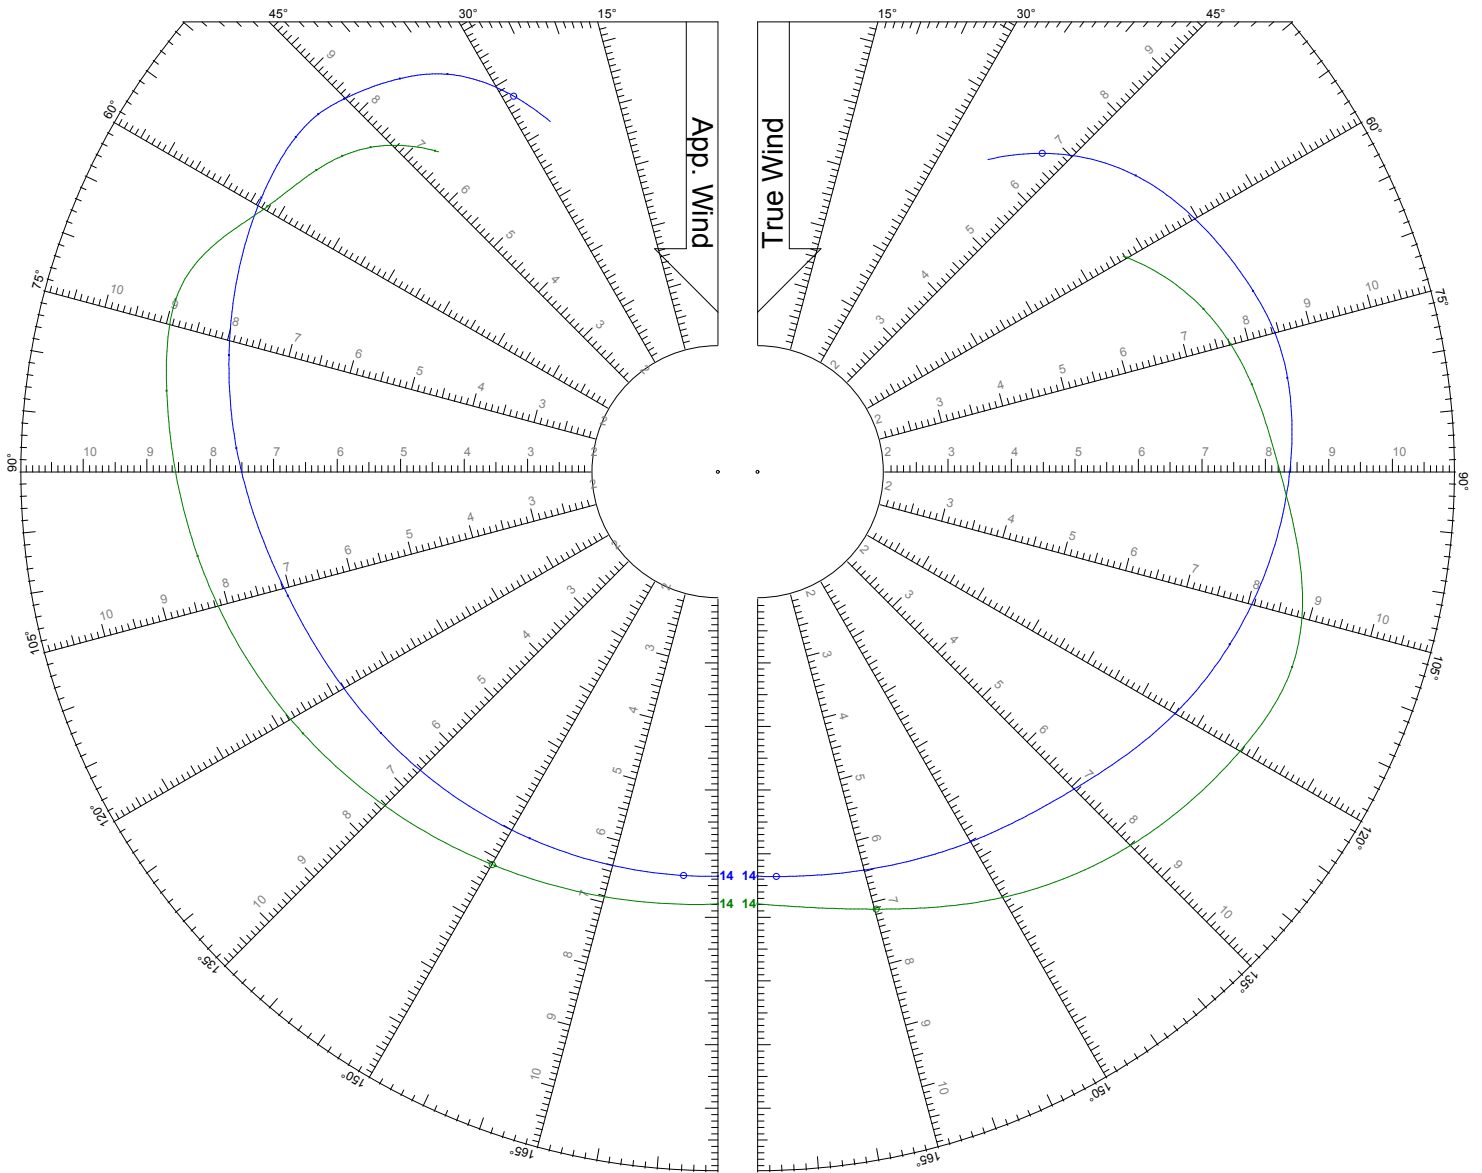

World Leader in Rating Technology

LEGEND

TWS: 12 kts

Jib

Symmetric Spinnaker

World Leader in Rating Technology

LEGEND

TWS: 14 kts