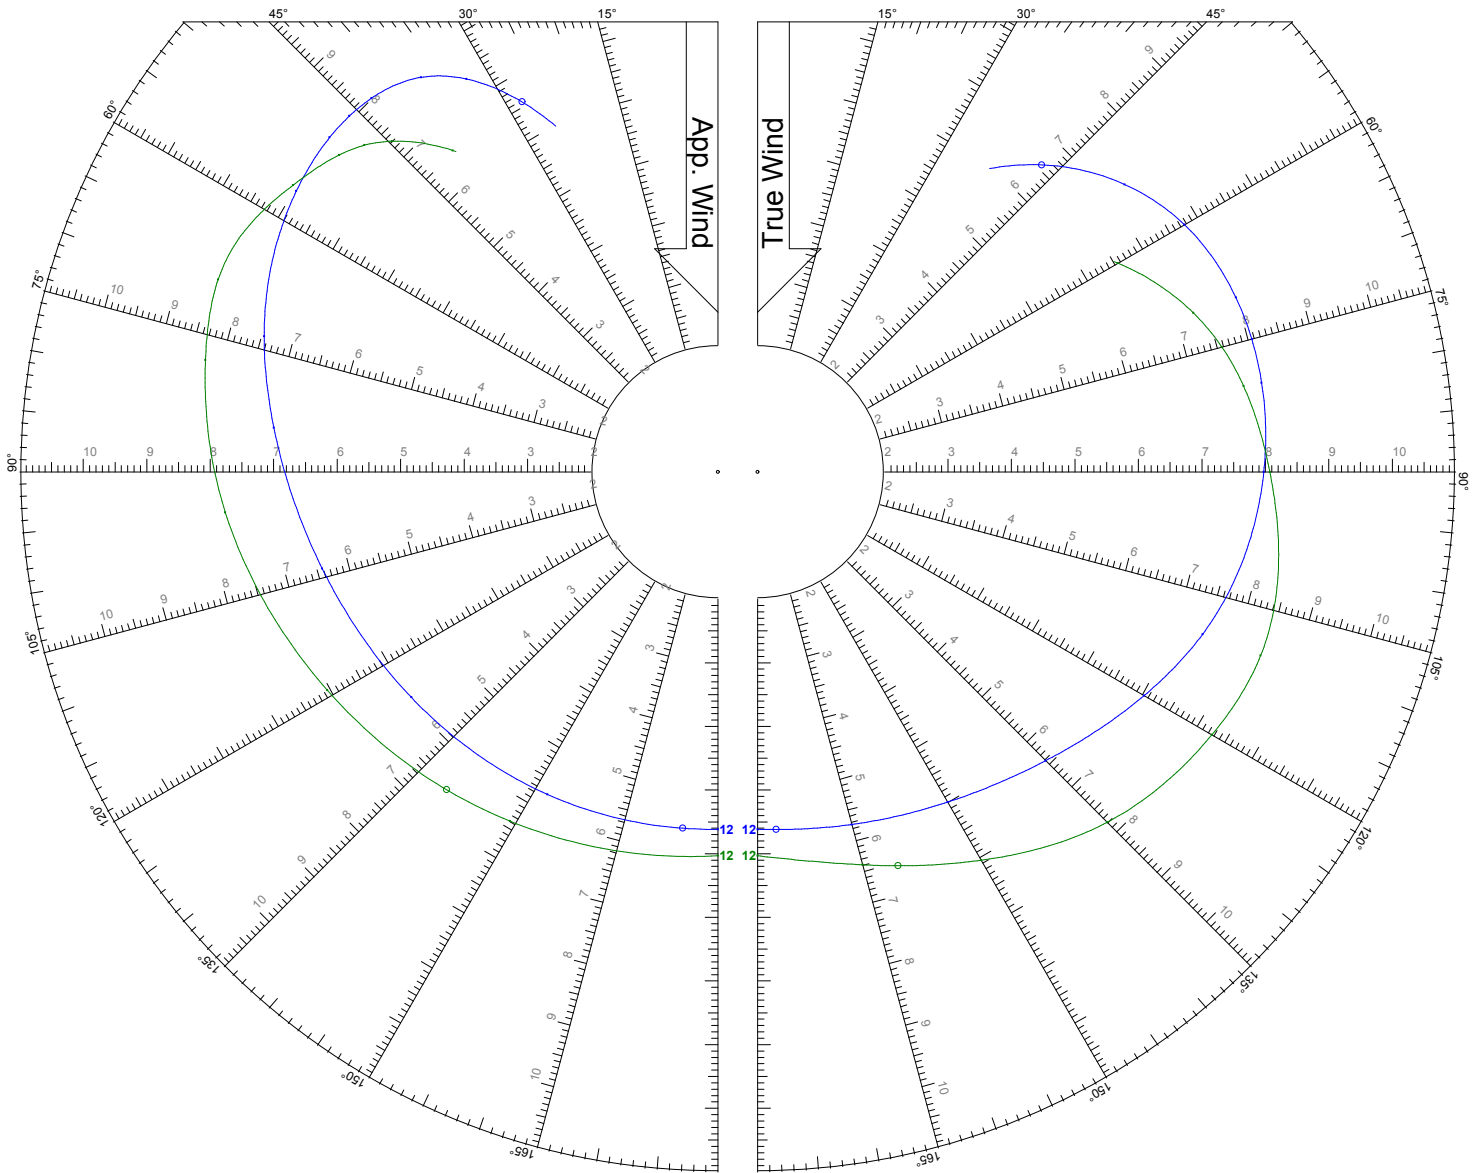

LEGEND

TWS: 8 kts

Jib

Symmetric Spinnaker

LEGEND

TWS: 10 kts

Jib

Symmetric Spinnaker