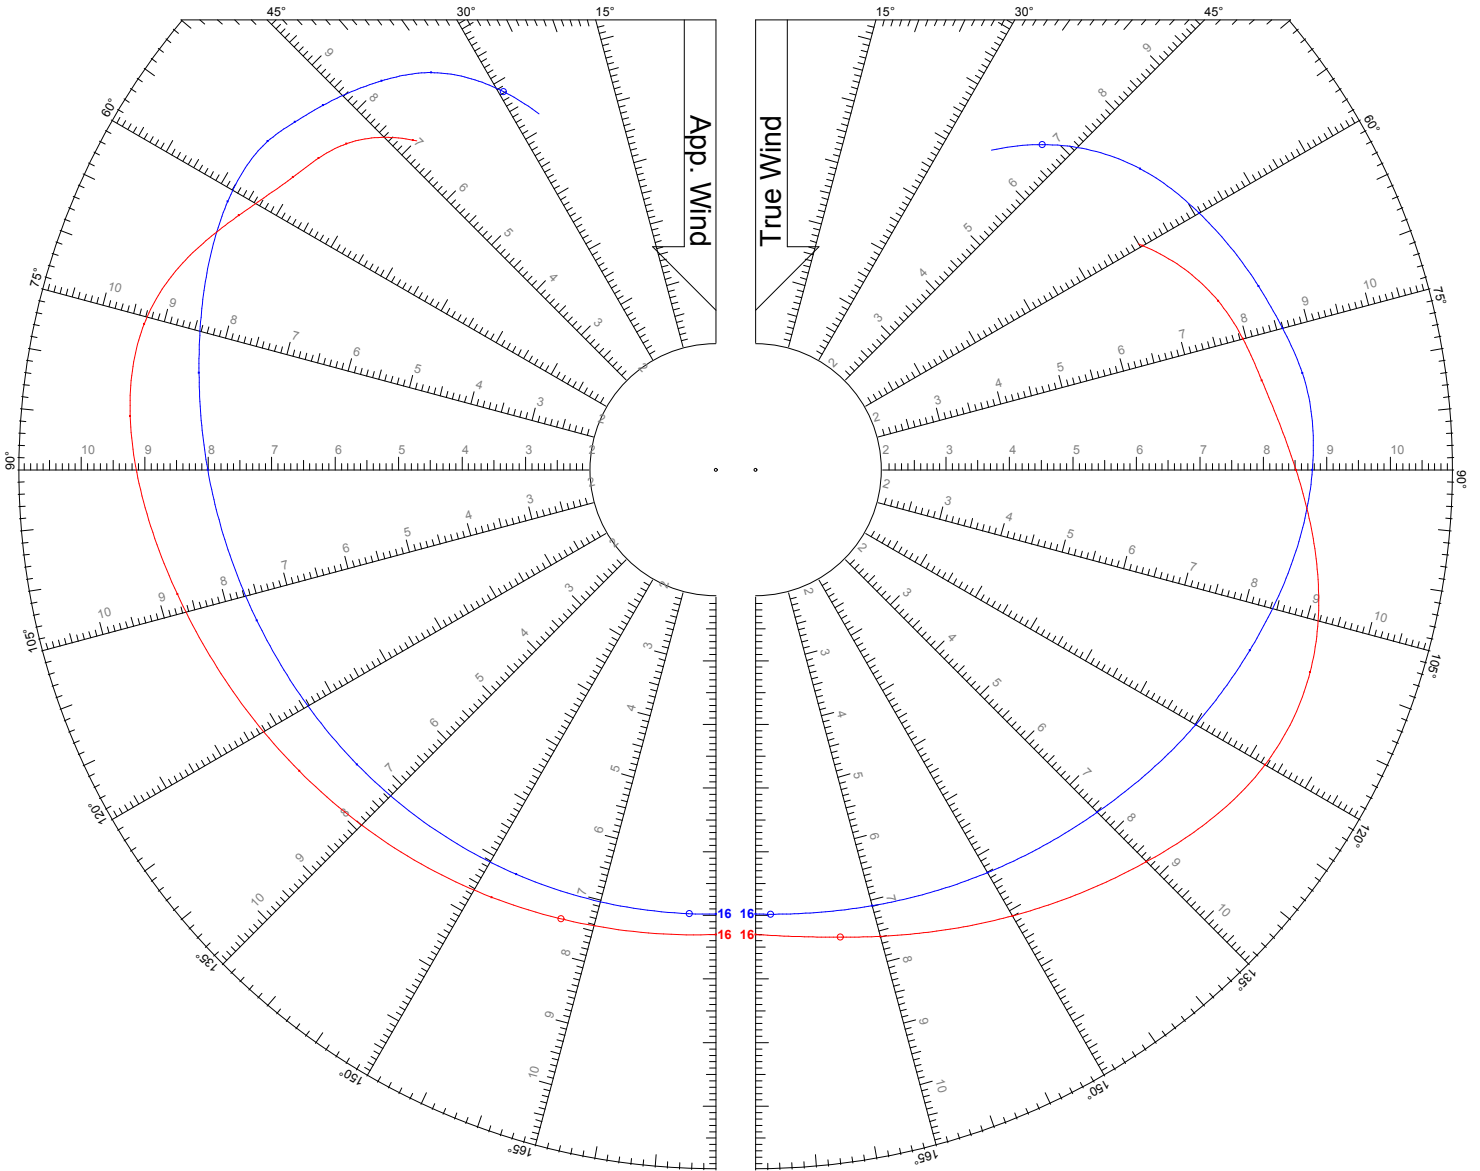

Jib

Asymmetric Spinnaker on Centerline

LEGEND

TWS: 14 kts

Jib

Asymmetric Spinnaker on Centerline

LEGEND

TWS: 16 kts

Jib

Asymmetric Spinnaker on Centerline

LEGEND

TWS: 20 kts

Jib

Asymmetric Spinnaker on Centerline