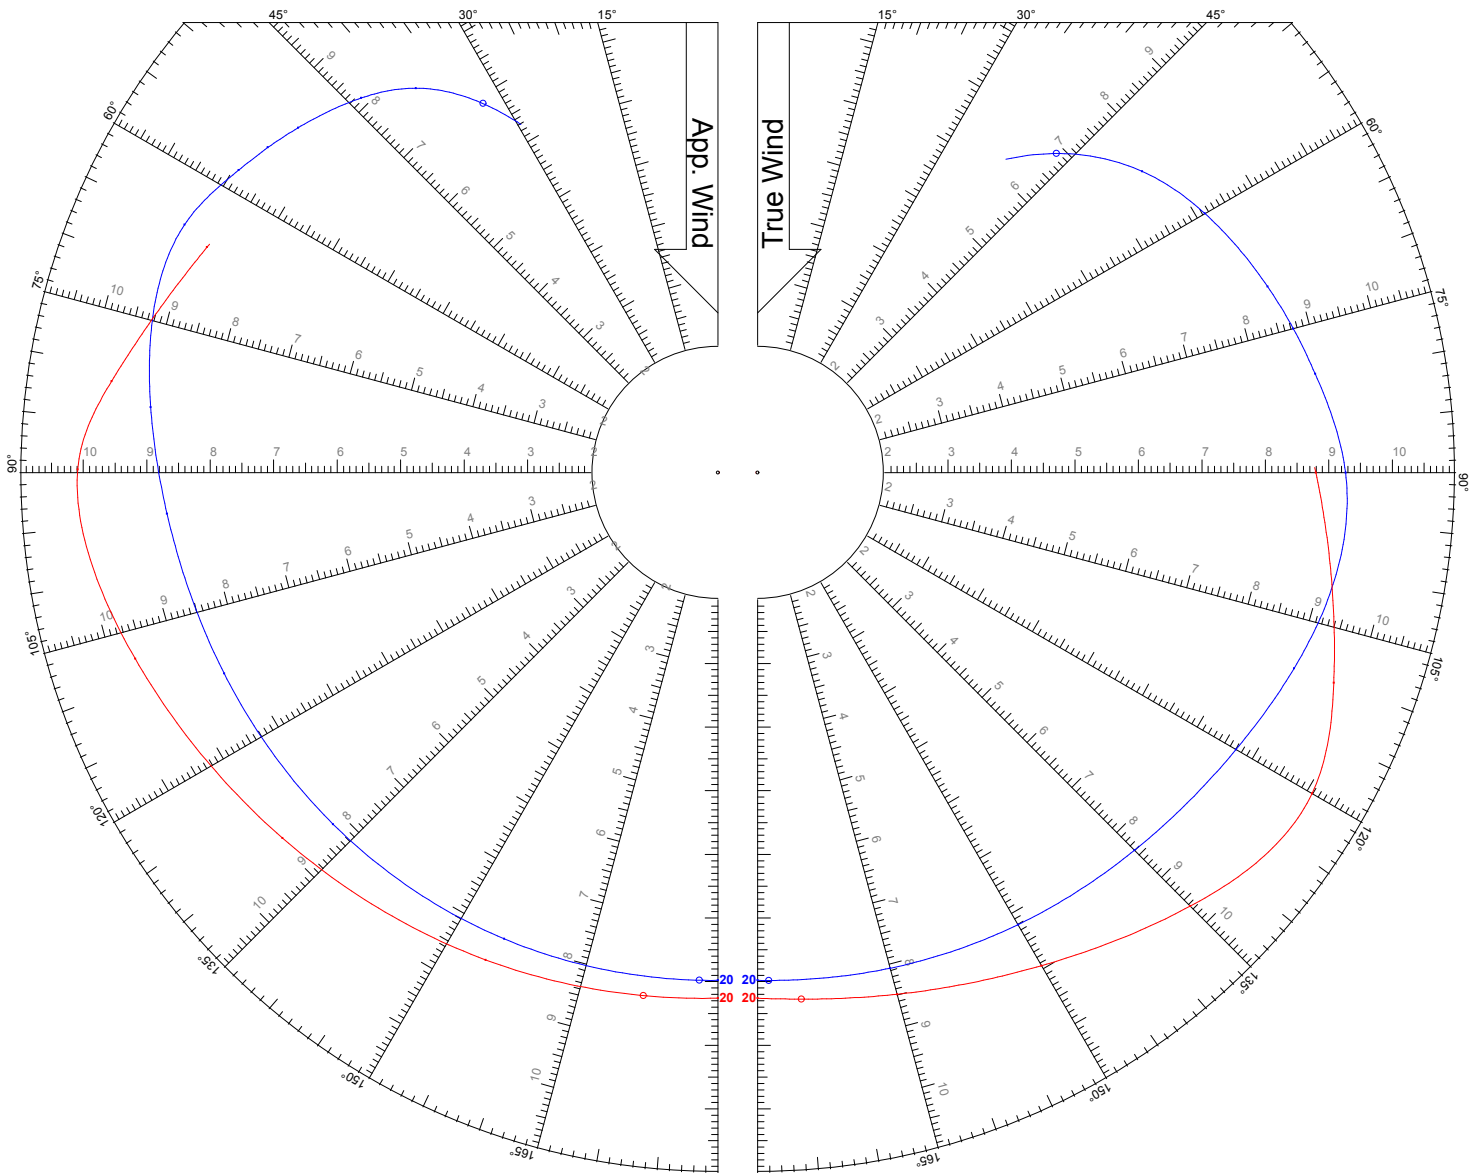

LEGEND

TWS: 20 kts

Jib

Asymmetric Spinnaker on Centerline