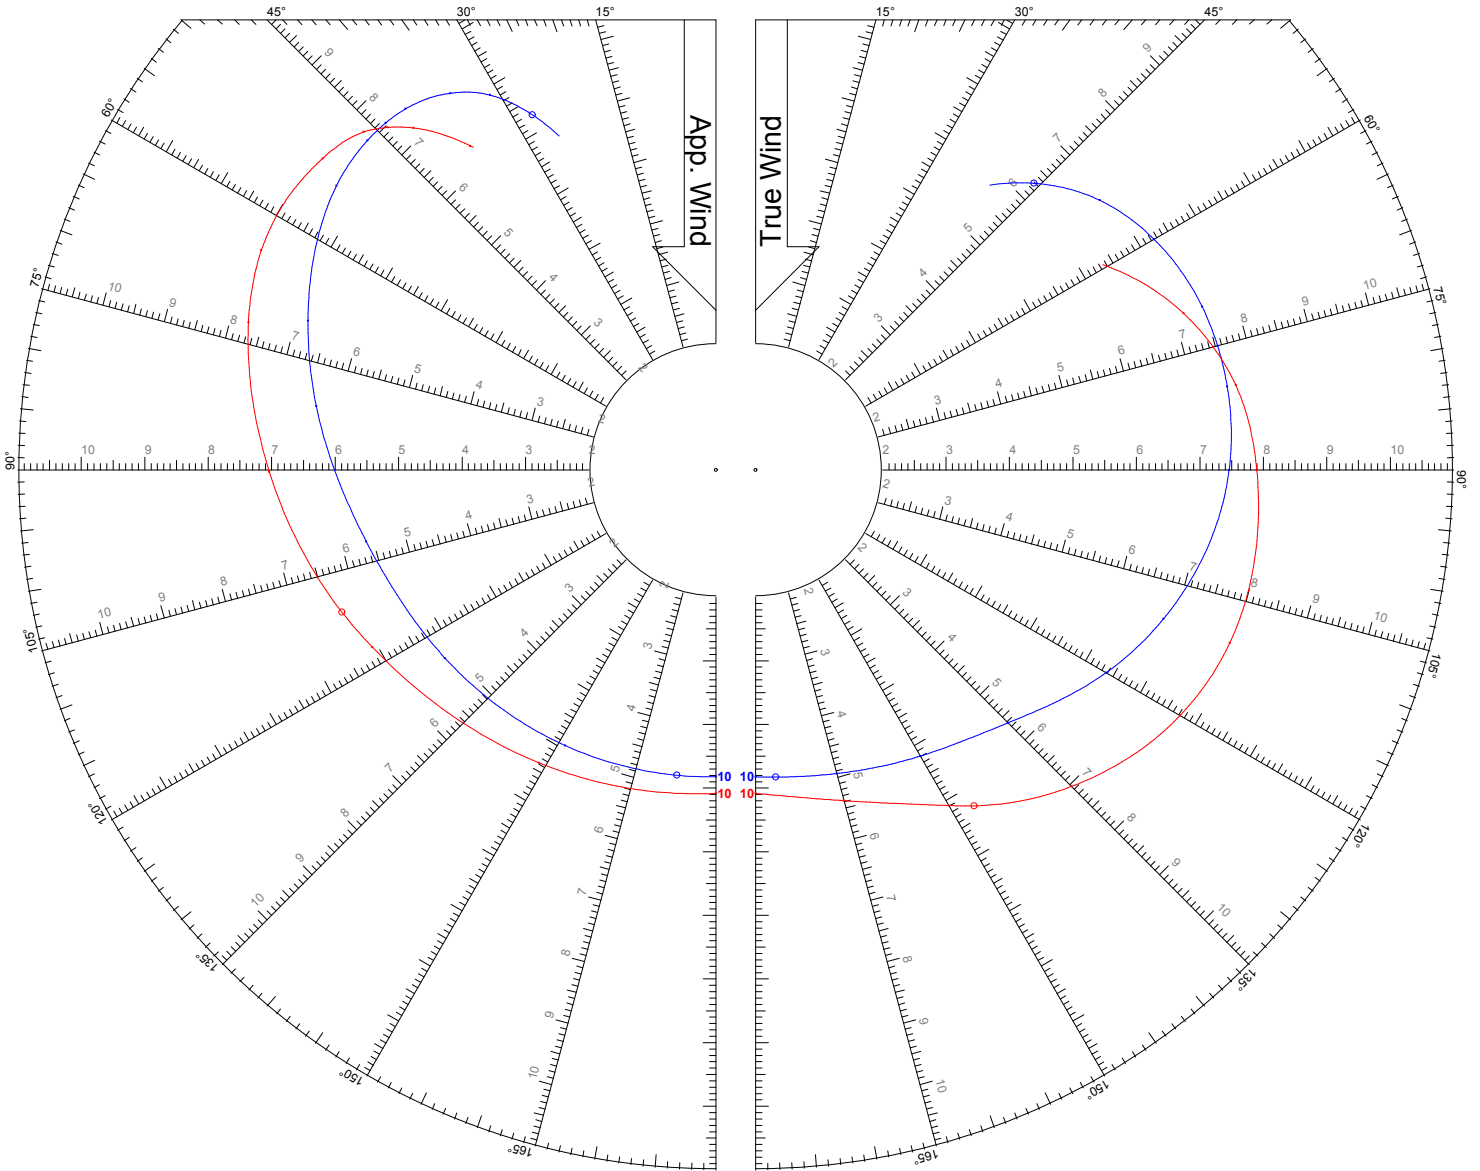

LEGEND

TWS: 6, 8, 10, 12, 14, 16, 20 kts

Jib

Asymmetric Spinnaker on Centerline

SPEED GUIDE

HANSE

415

LEGEND

TWS: 6 kts

Jib

Asymmetric Spinnaker on Centerline

SPEED GUIDE

HANSE

415

LEGEND

TWS: 8 kts

Jib

Asymmetric Spinnaker on Centerline

LEGEND

TWS: 10 kts

Jib

Asymmetric Spinnaker on Centerline

LEGEND

TWS: 12 kts