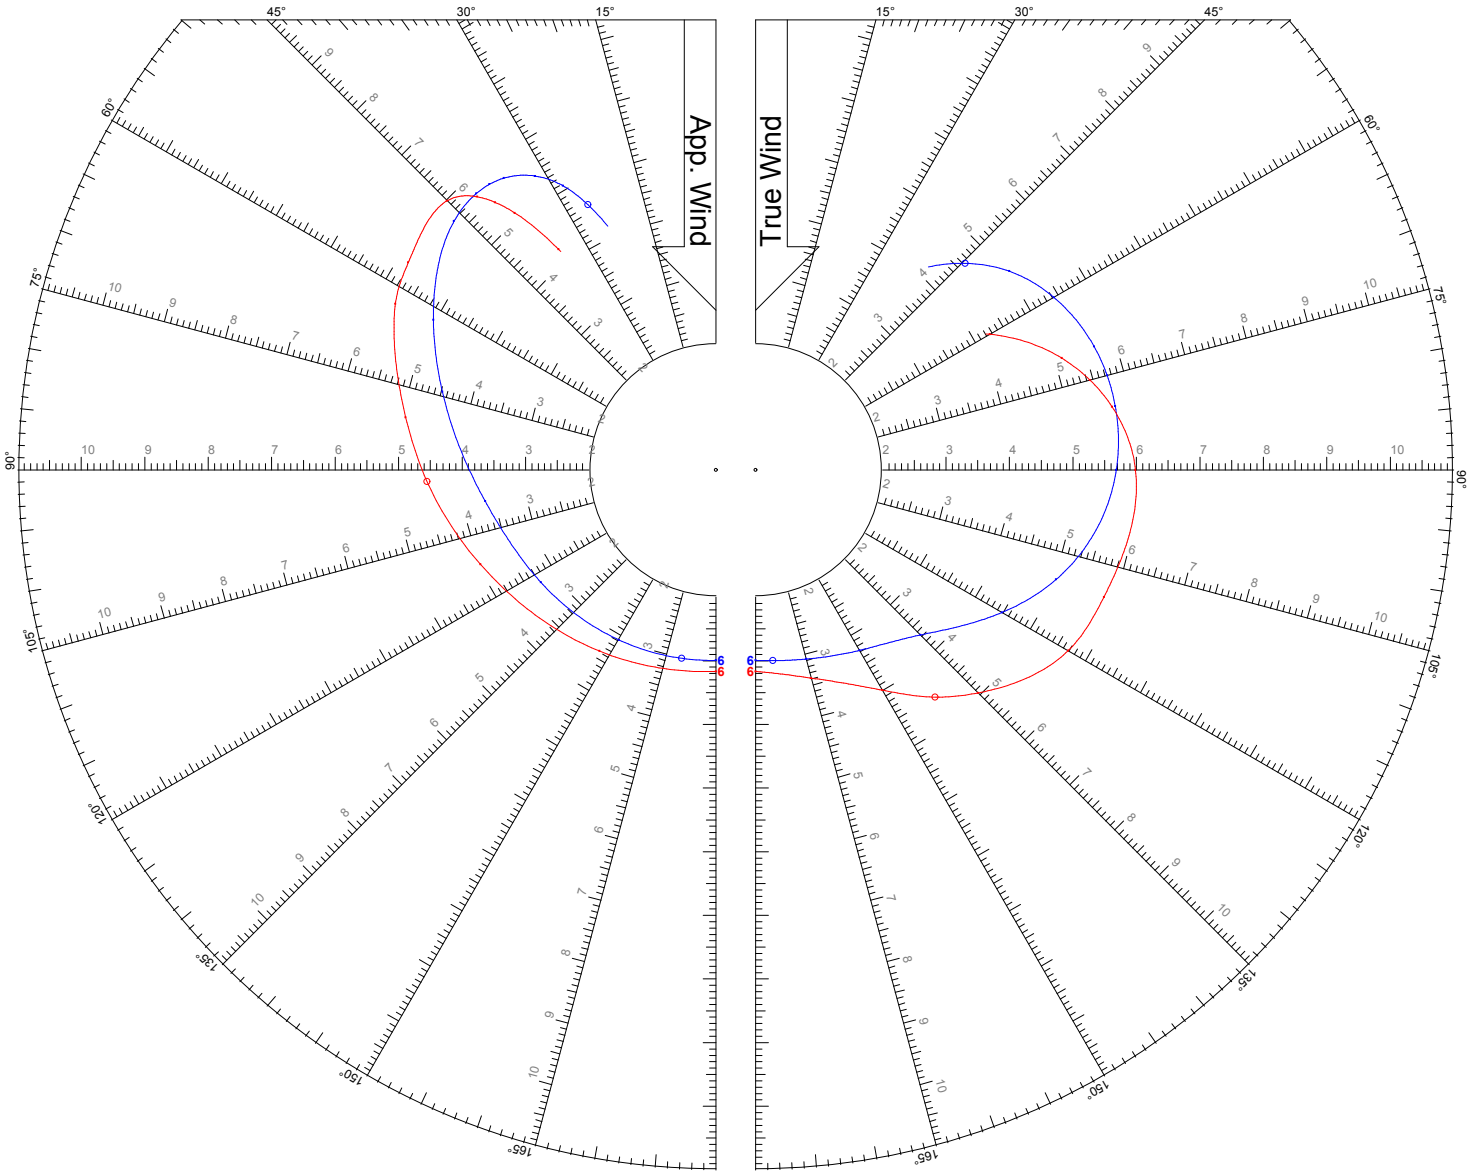

LEGEND

TWS: 6, 8, 10, 12, 14, 16, 20 kts

Jib

Asymmetric Spinnaker on Centerline

SPEED GUIDE

HANSE

415

LEGEND

TWS: 6 kts

Jib

Asymmetric Spinnaker on Centerline

SPEED GUIDE

HANSE

415

LEGEND

TWS: 8 kts

Jib

Asymmetric Spinnaker on Centerline

LEGEND

TWS: 10 kts

Jib

Asymmetric Spinnaker on Centerline

LEGEND

TWS: 12 kts

Jib

Asymmetric Spinnaker on Centerline

LEGEND

TWS: 20 kts

Jib

Asymmetric Spinnaker on Centerline