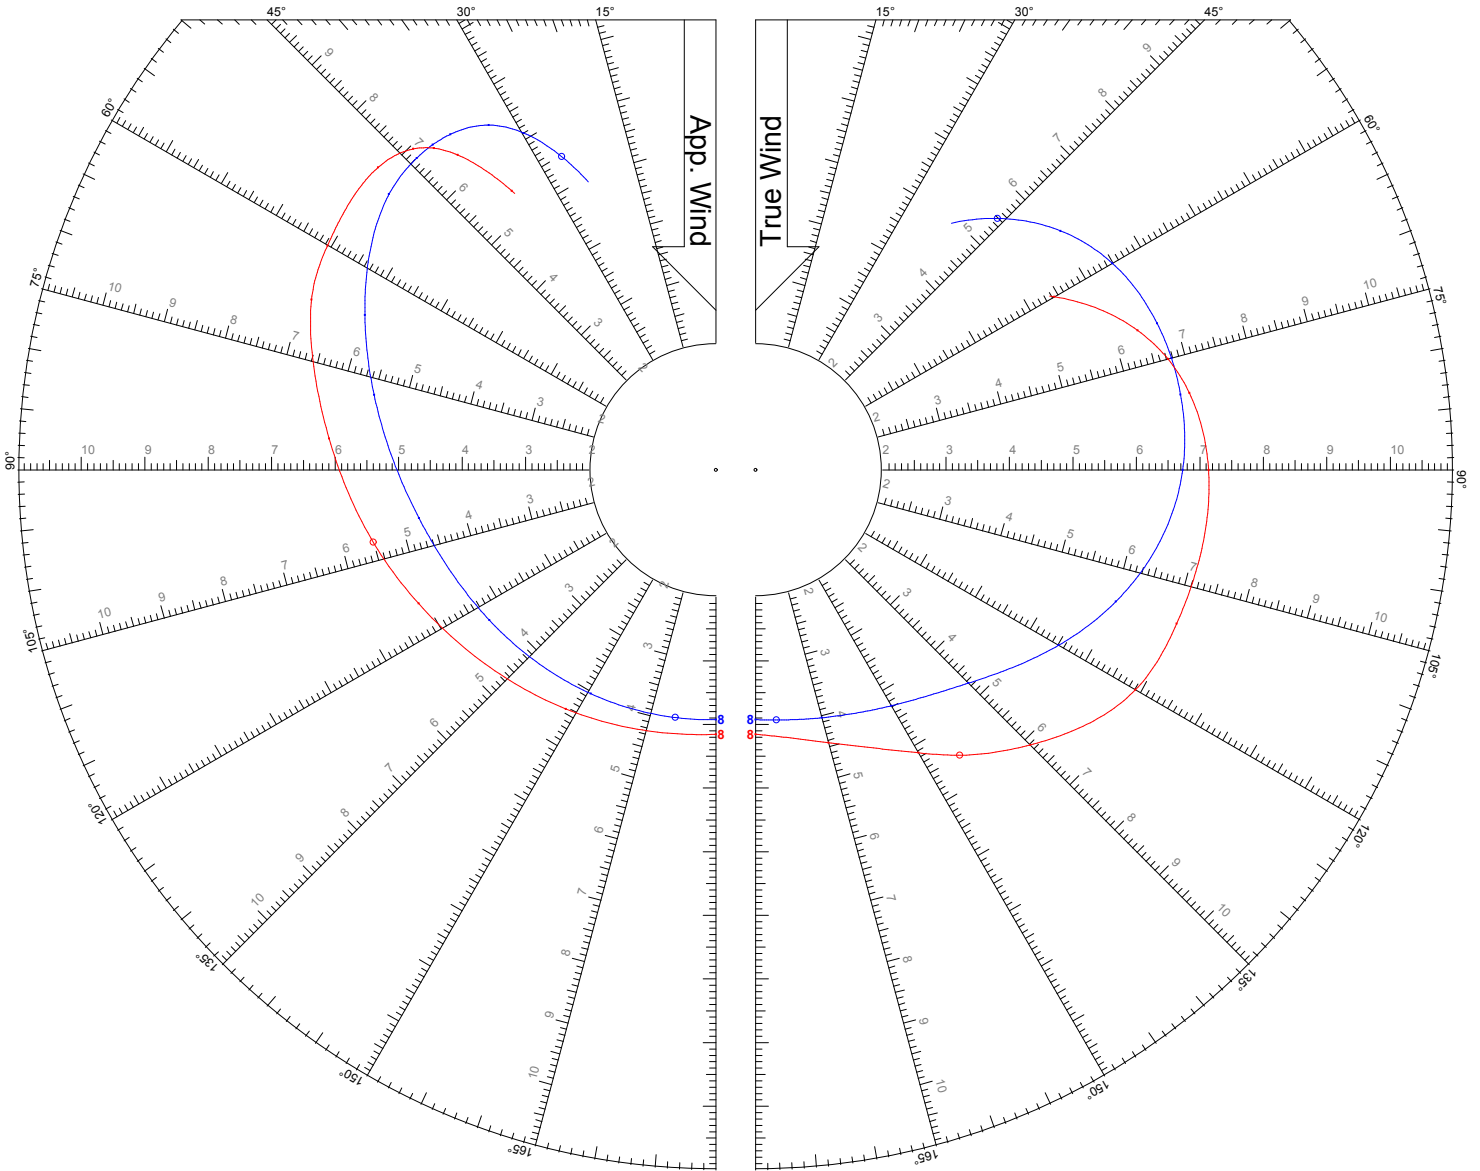

LEGEND

TWS: 6, 8, 10, 12, 14, 16, 20 kts

Jib

Asymmetric Spinnaker on Centerline

SPEED GUIDE

HANSE

415

LEGEND

TWS: 6 kts

Jib

Asymmetric Spinnaker on Centerline

SPEED GUIDE

HANSE

415

LEGEND

TWS: 8 kts

Jib

Asymmetric Spinnaker on Centerline

LEGEND

TWS: 10 kts

Jib

Asymmetric Spinnaker on Centerline

LEGEND

TWS: 12 kts