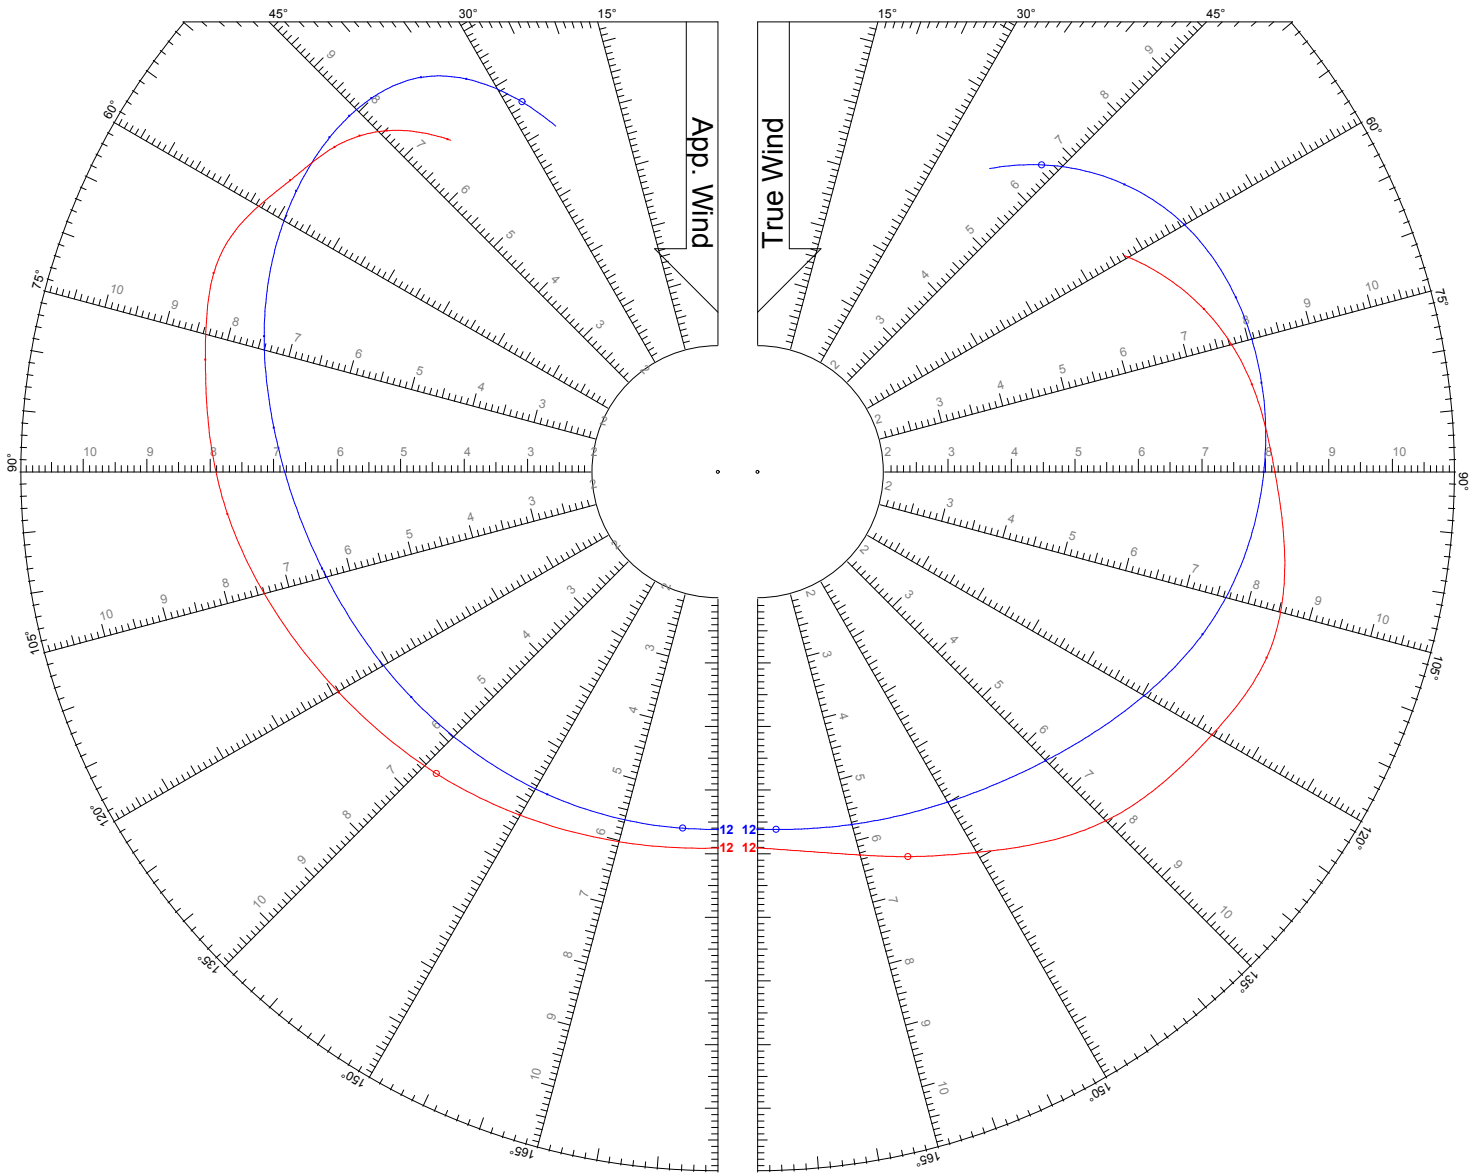

Jib

Asymmetric Spinnaker on Centerline

LEGEND

TWS: 10 kts

Jib

Asymmetric Spinnaker on Centerline

LEGEND

TWS: 12 kts

Jib

Asymmetric Spinnaker on Centerline

LEGEND

TWS: 14 kts

Jib

Asymmetric Spinnaker on Centerline

LEGEND

TWS: 16 kts