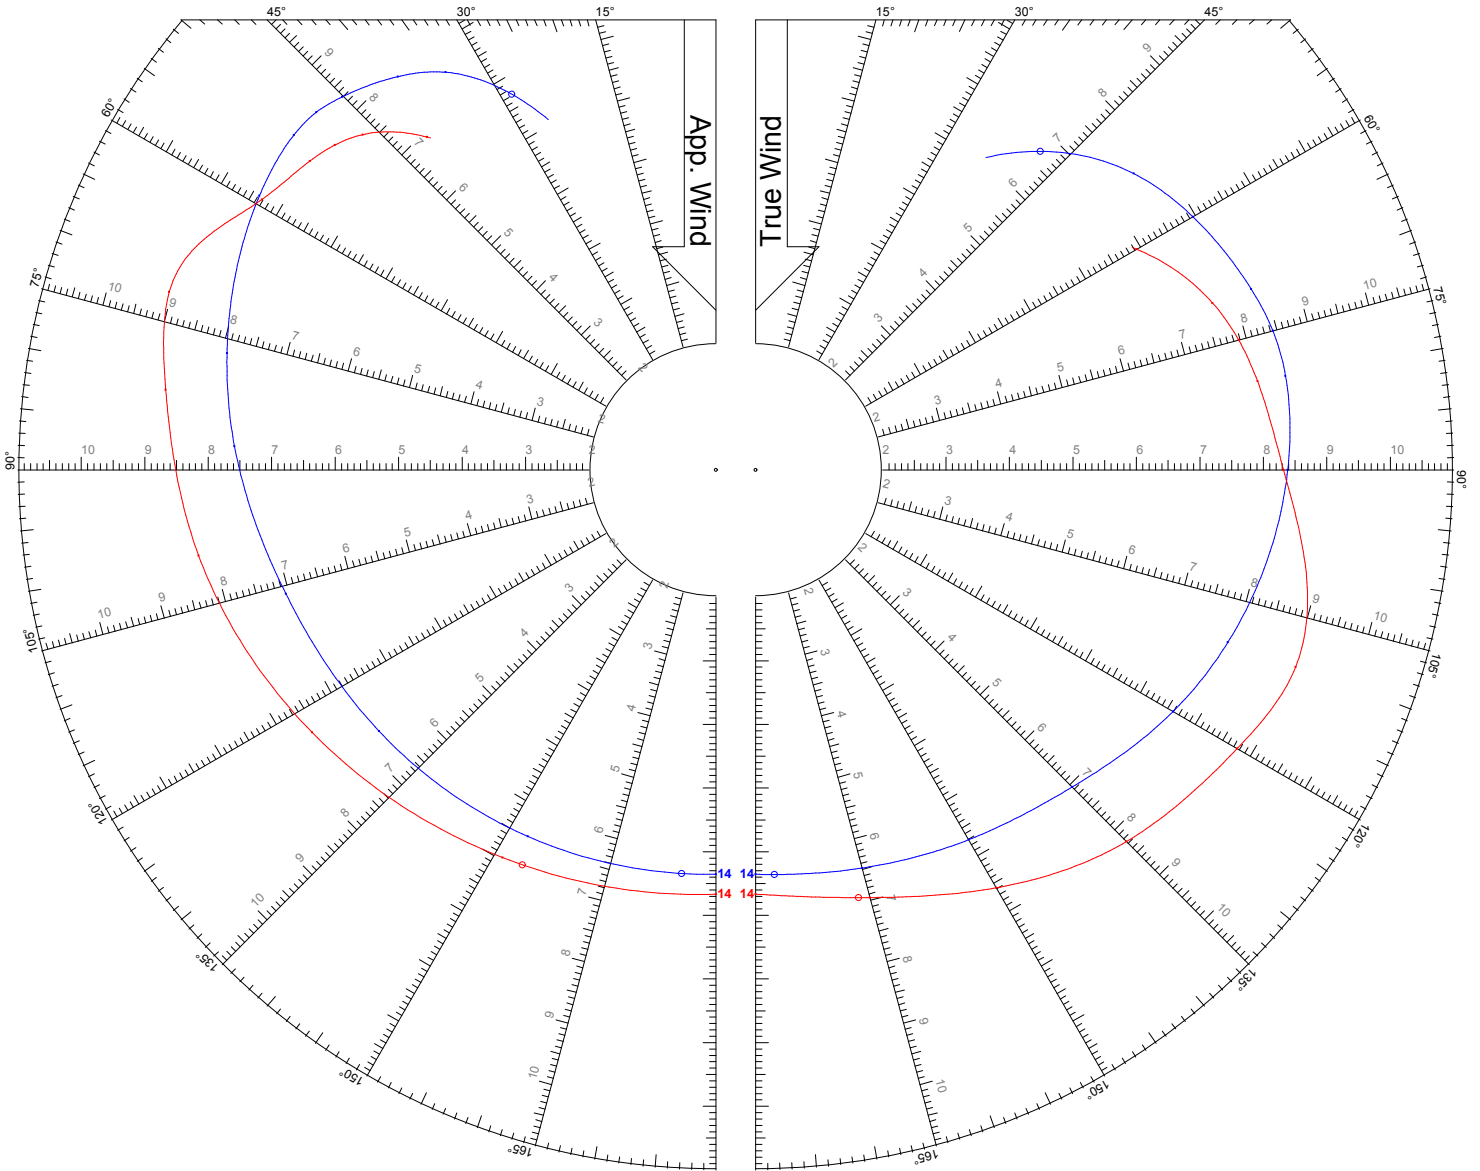

Jib

Asymmetric Spinnaker on Centerline

LEGEND

TWS: 10 kts

Jib

Asymmetric Spinnaker on Centerline

LEGEND

TWS: 12 kts

Jib

Asymmetric Spinnaker on Centerline

LEGEND

TWS: 14 kts

Jib

Asymmetric Spinnaker on Centerline

LEGEND

TWS: 16 kts