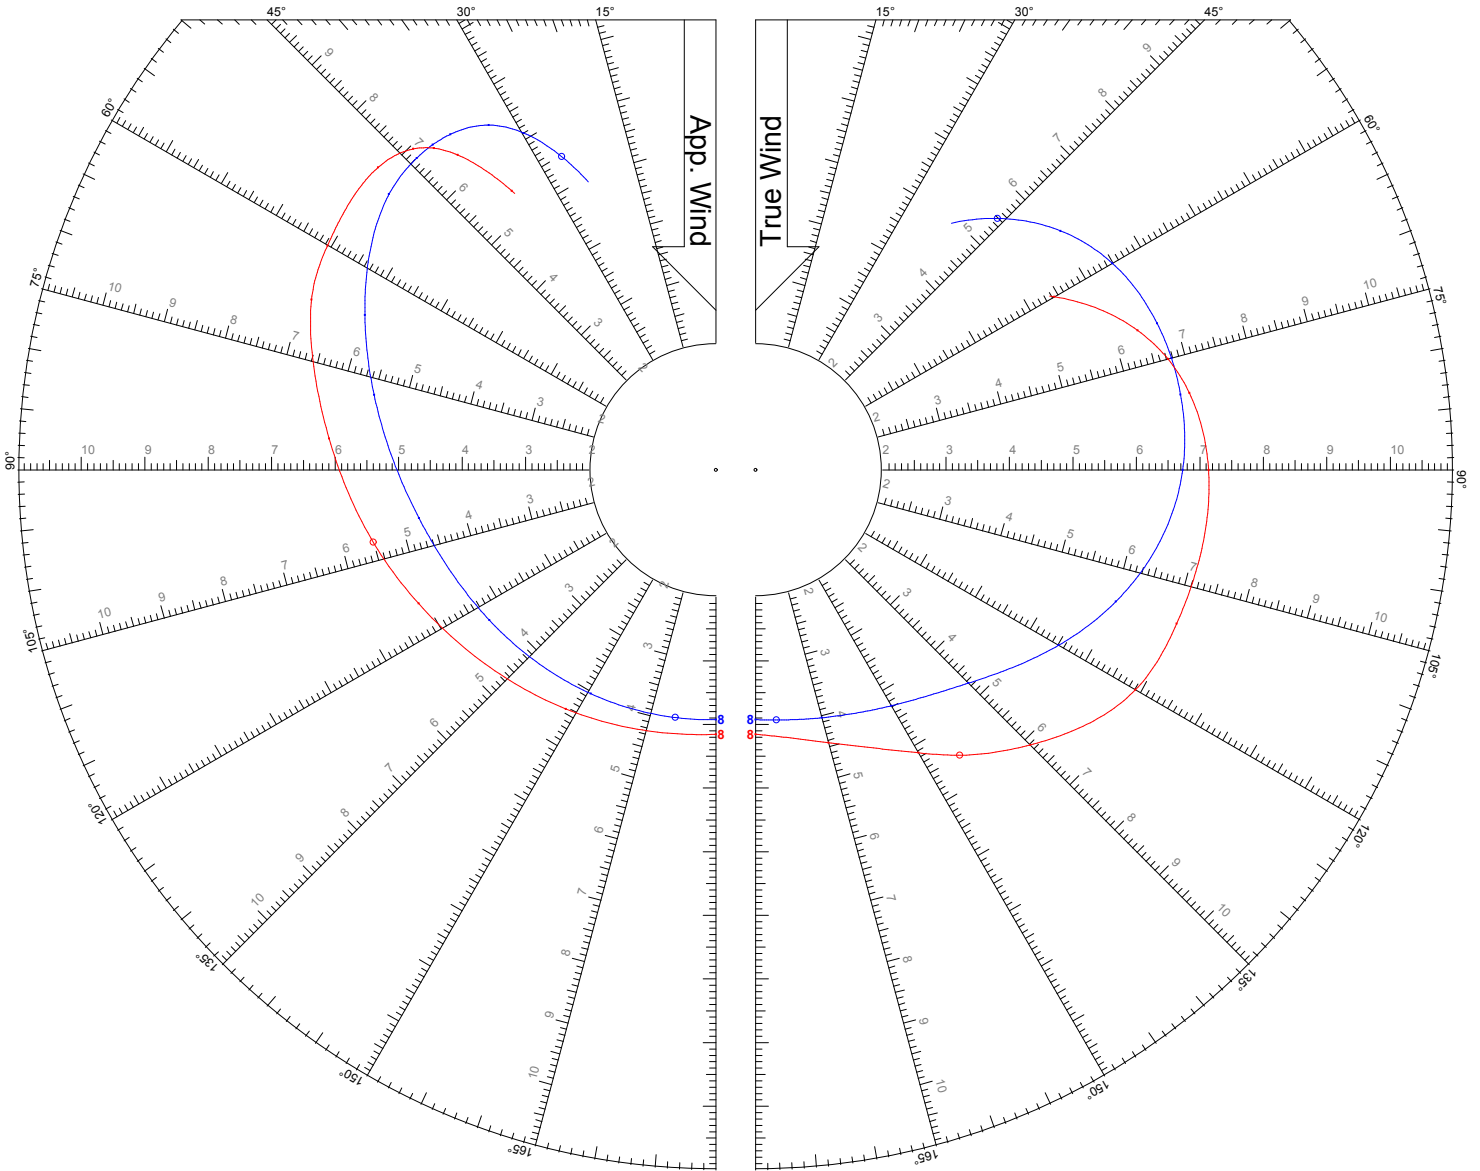

SPEED GUIDE

HANSE

415

World Leader in Rating Technology

LEGEND

TWS: 8 kts

Jib

Asymmetric Spinnaker on Centerline

Hanse
BREAKING RULES · SETTING TRENDS