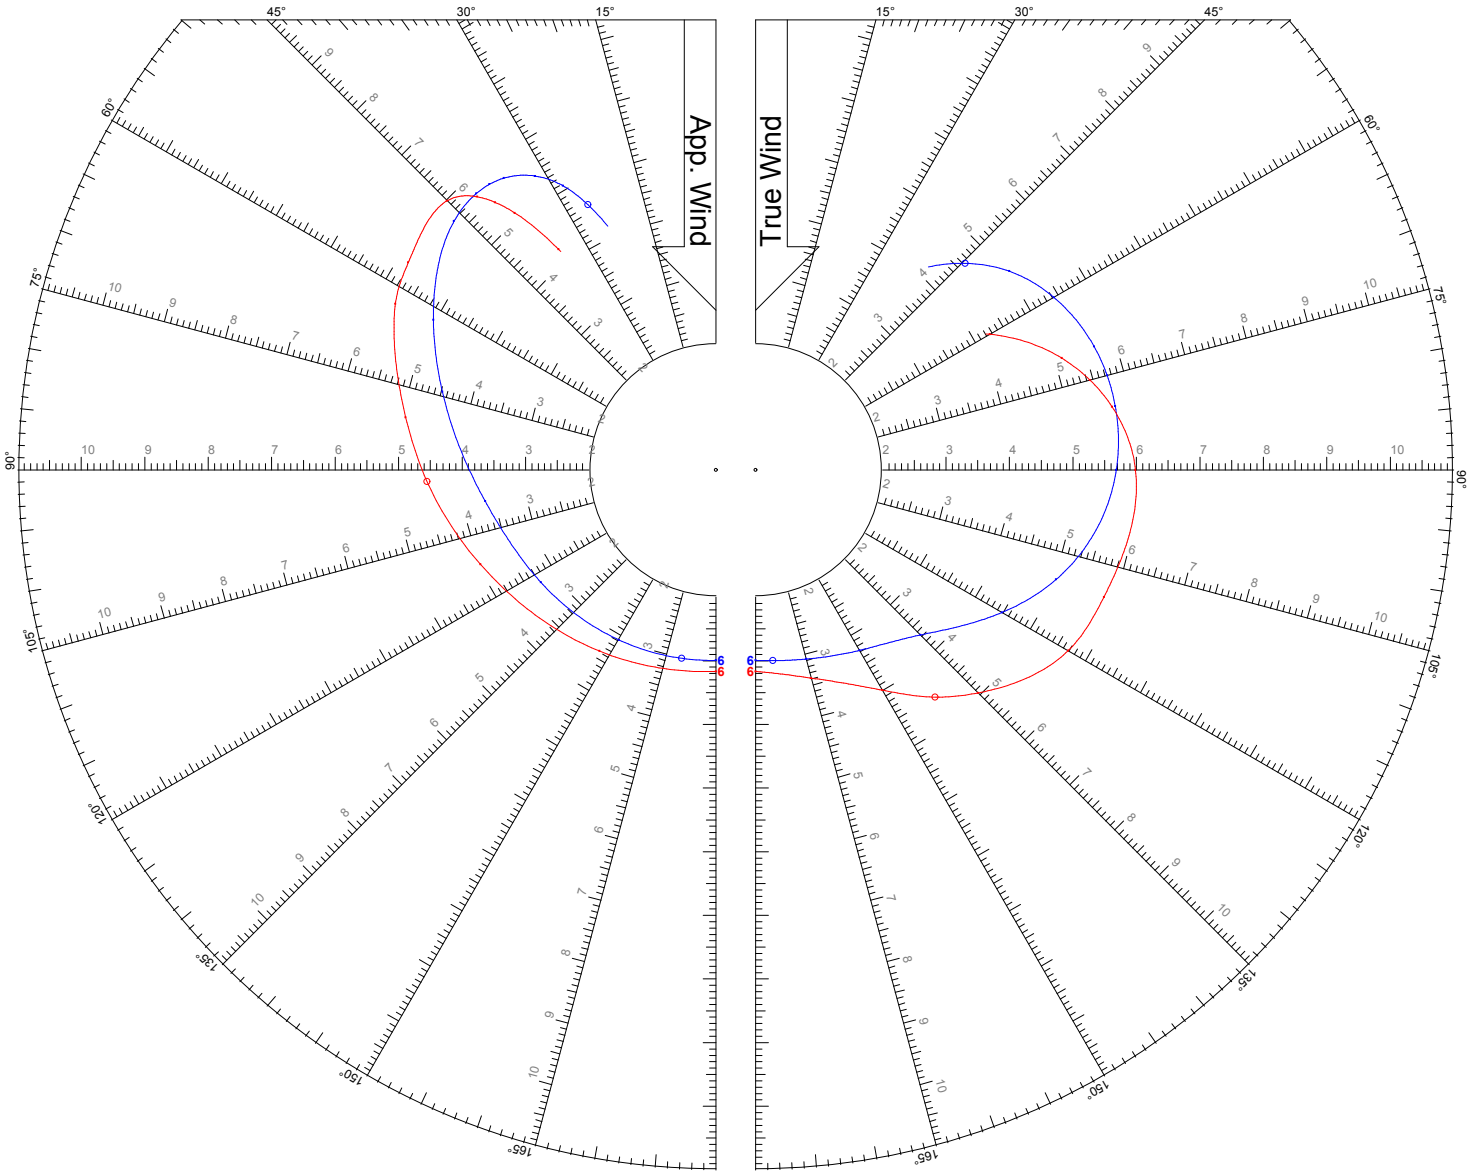

SPEED GUIDE

HANSE

415

World Leader in Rating Technology

LEGEND

TWS: 6 kts

Jib

Asymmetric Spinnaker on Centerline

Hanse
BREAKING RULES . SETTING TRENDS