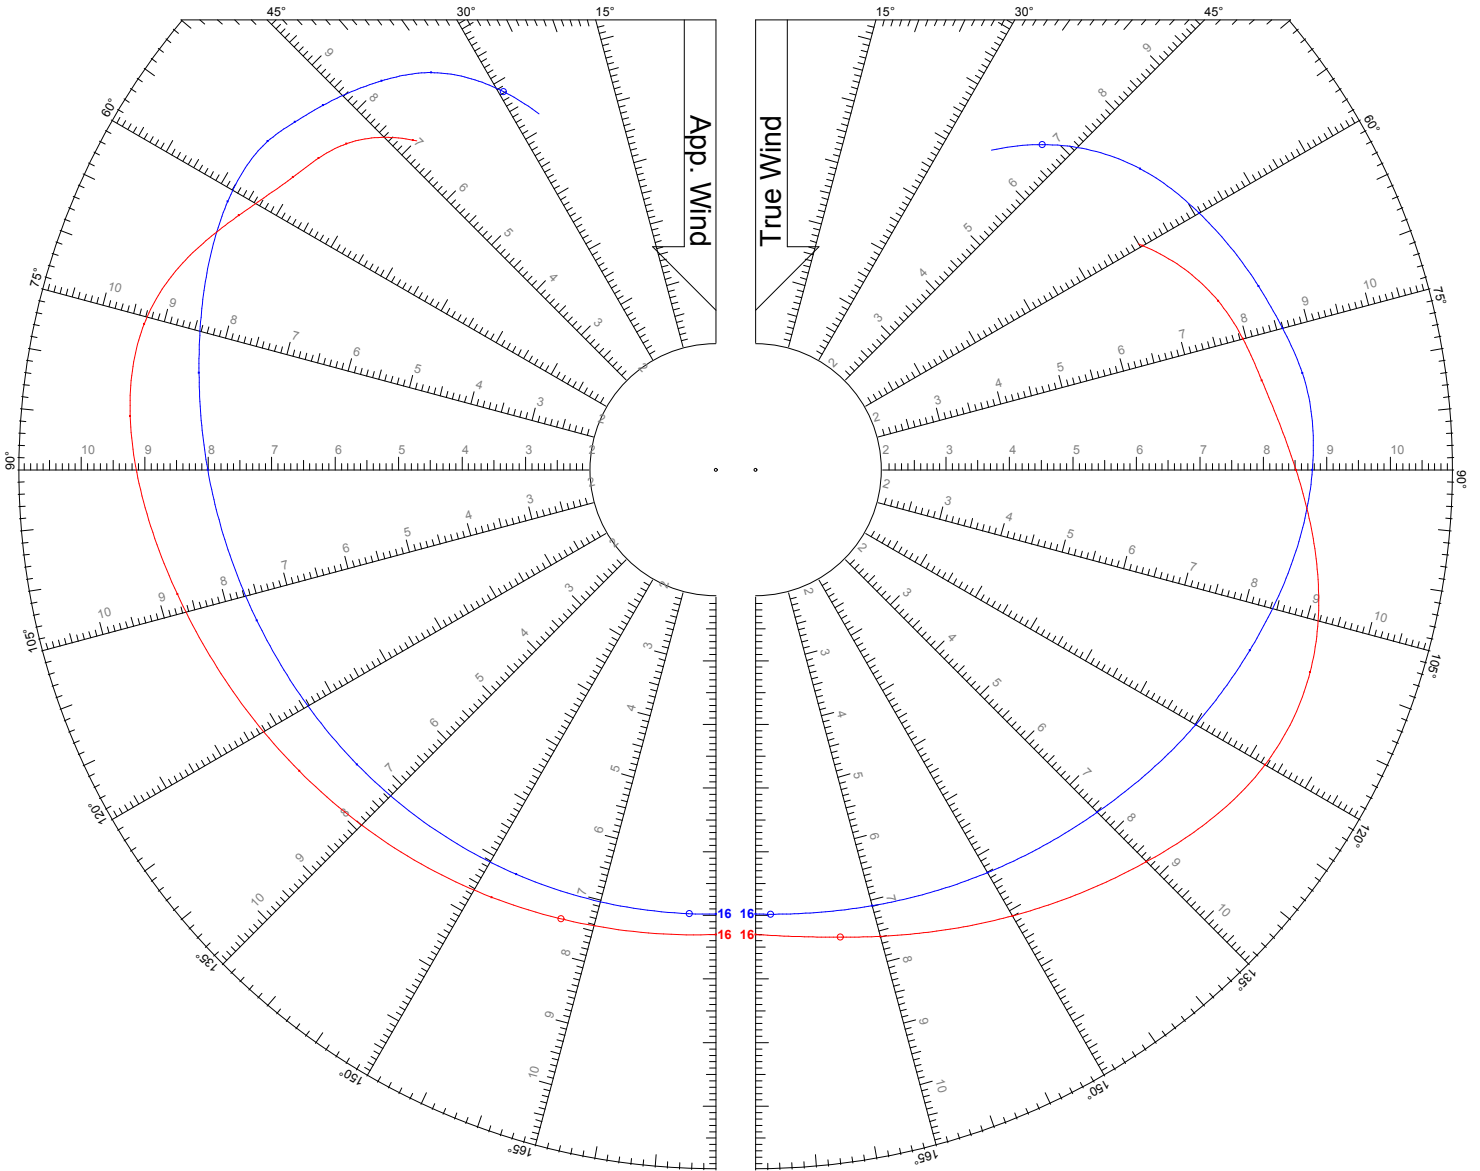

## LEGEND

TWS: 10 kts

Jib

Asymmetric Spinnaker on Centerline

## LEGEND

TWS: 12 kts

Jib

Asymmetric Spinnaker on Centerline

World Leader in Rating Technology

## LEGEND

TWS: 14 kts

Jib

Asymmetric Spinnaker on Centerline