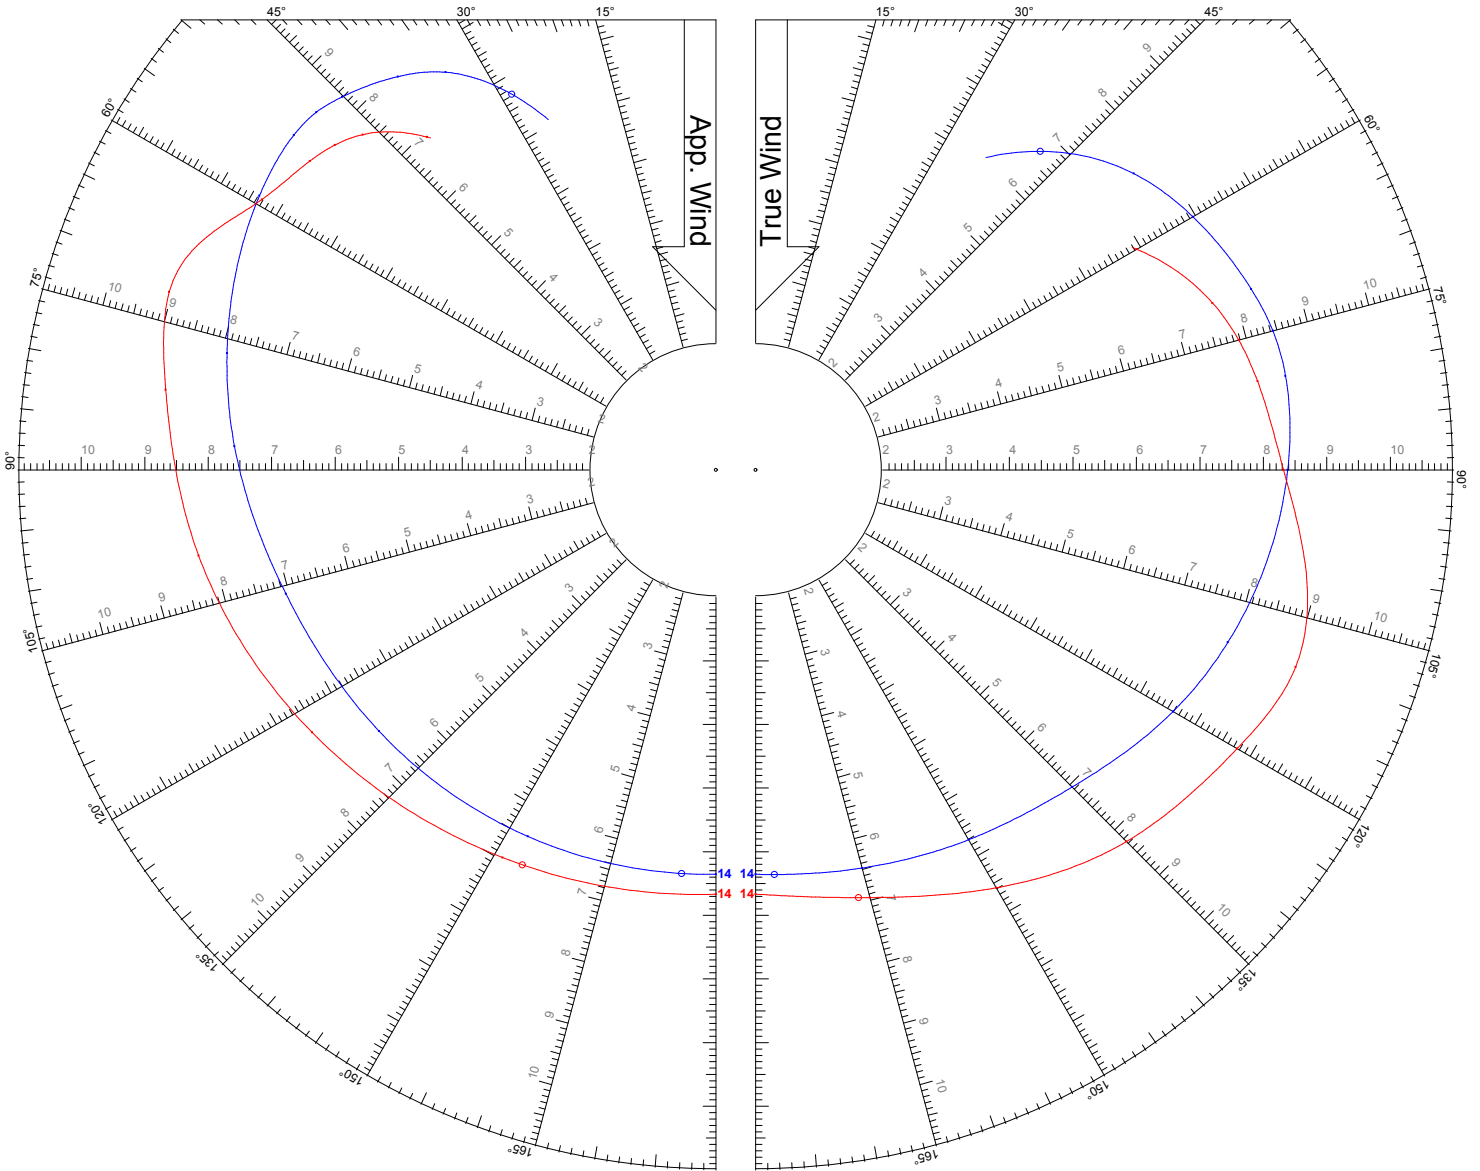

World Leader in Rating Technology

LEGEND

TWS: 14 kts

Jib

Asymmetric Spinnaker on Centerline