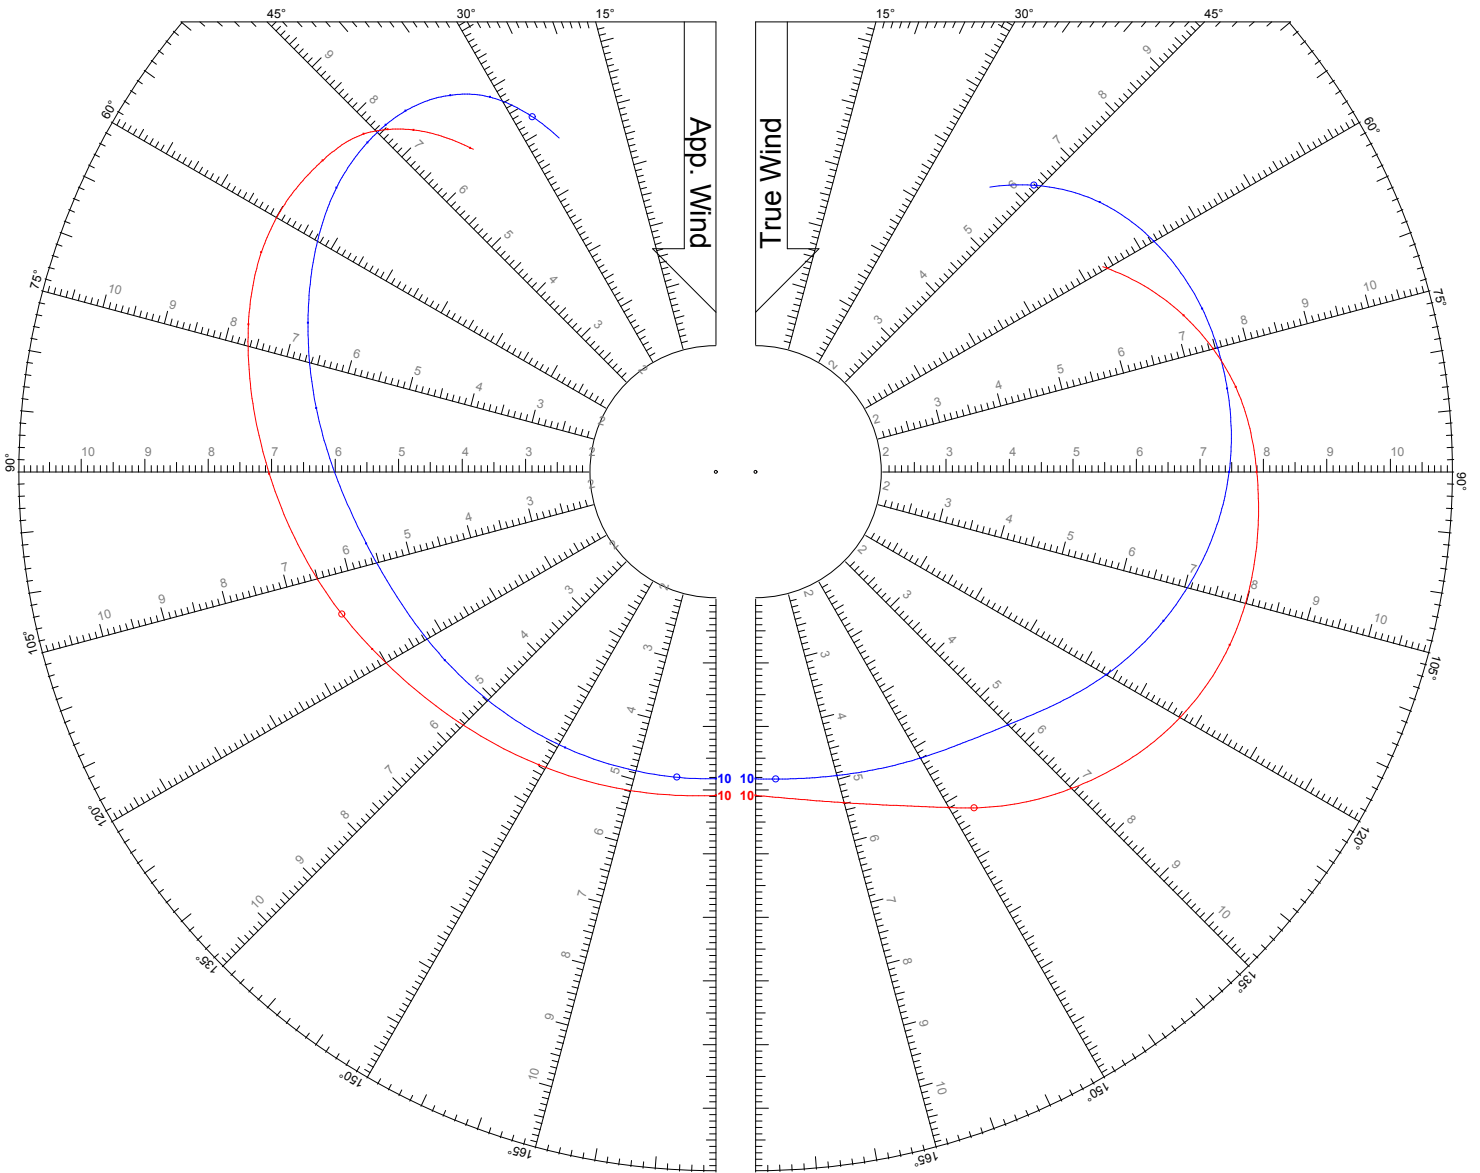

## LEGEND

TWS: 8 kts

Jib

Asymmetric Spinnaker on Centerline

**Hanse**  
BREAKING RULES · SETTING TRENDS