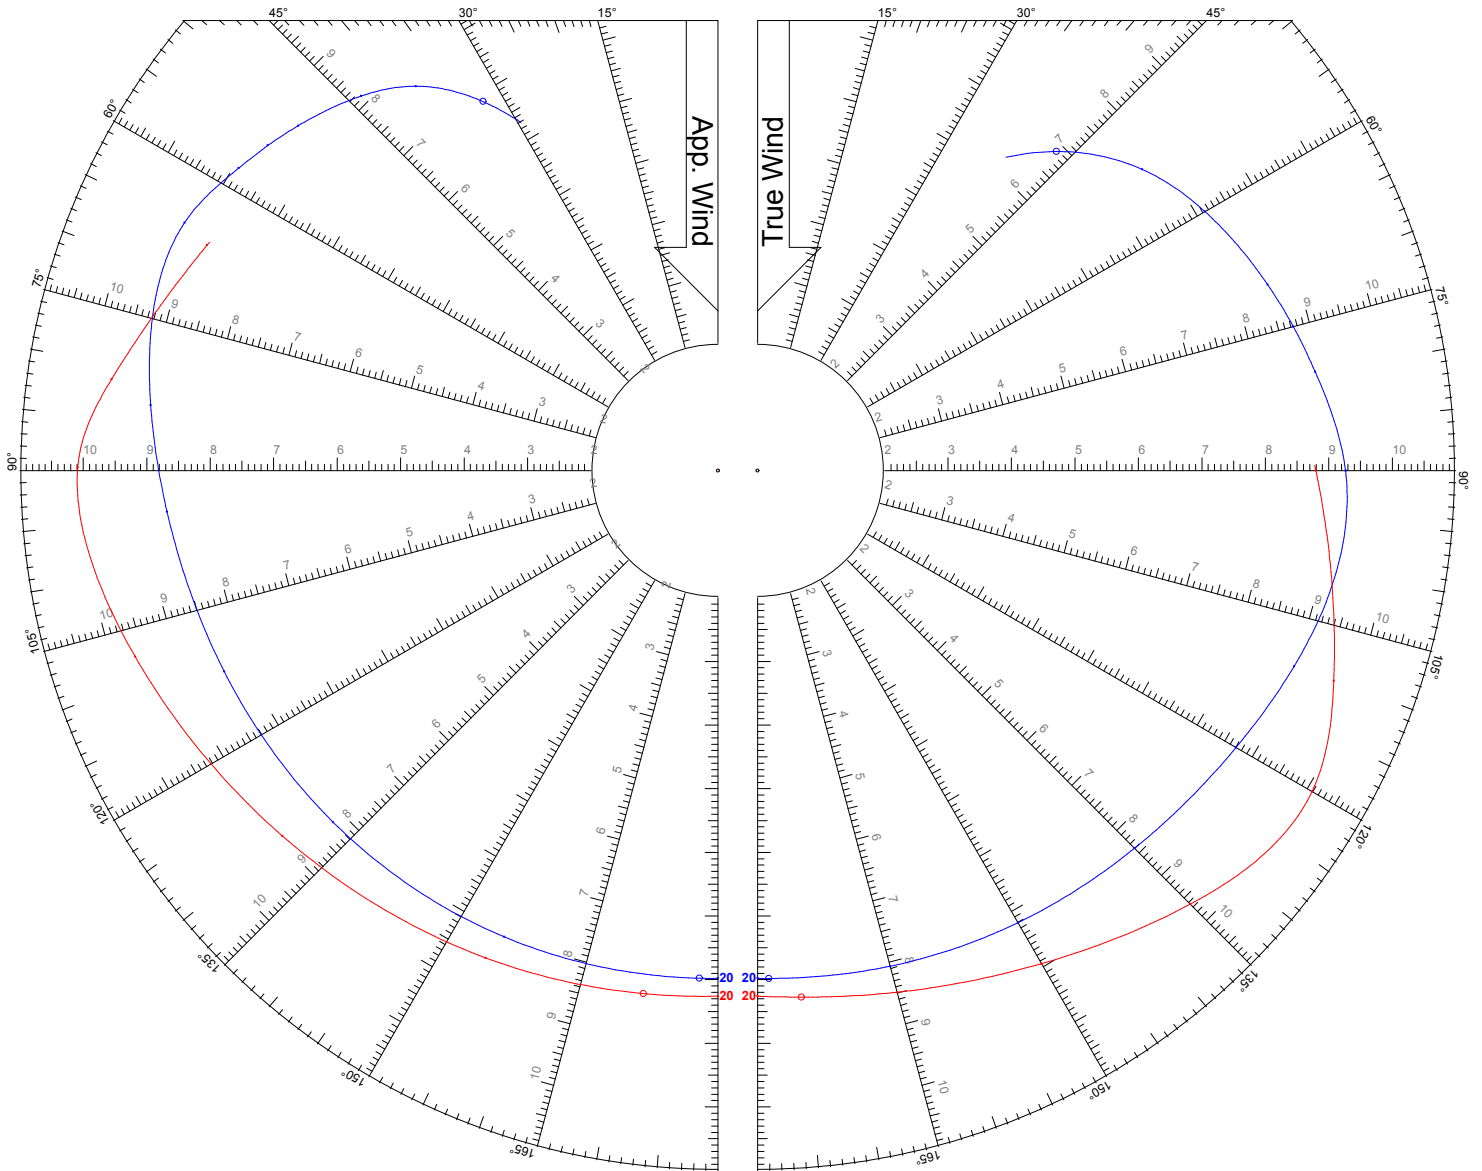

## LEGEND

TWS: 14 kts

Jib

Asymmetric Spinnaker on Centerline

## LEGEND

TWS: 16 kts

Jib

Asymmetric Spinnaker on Centerline