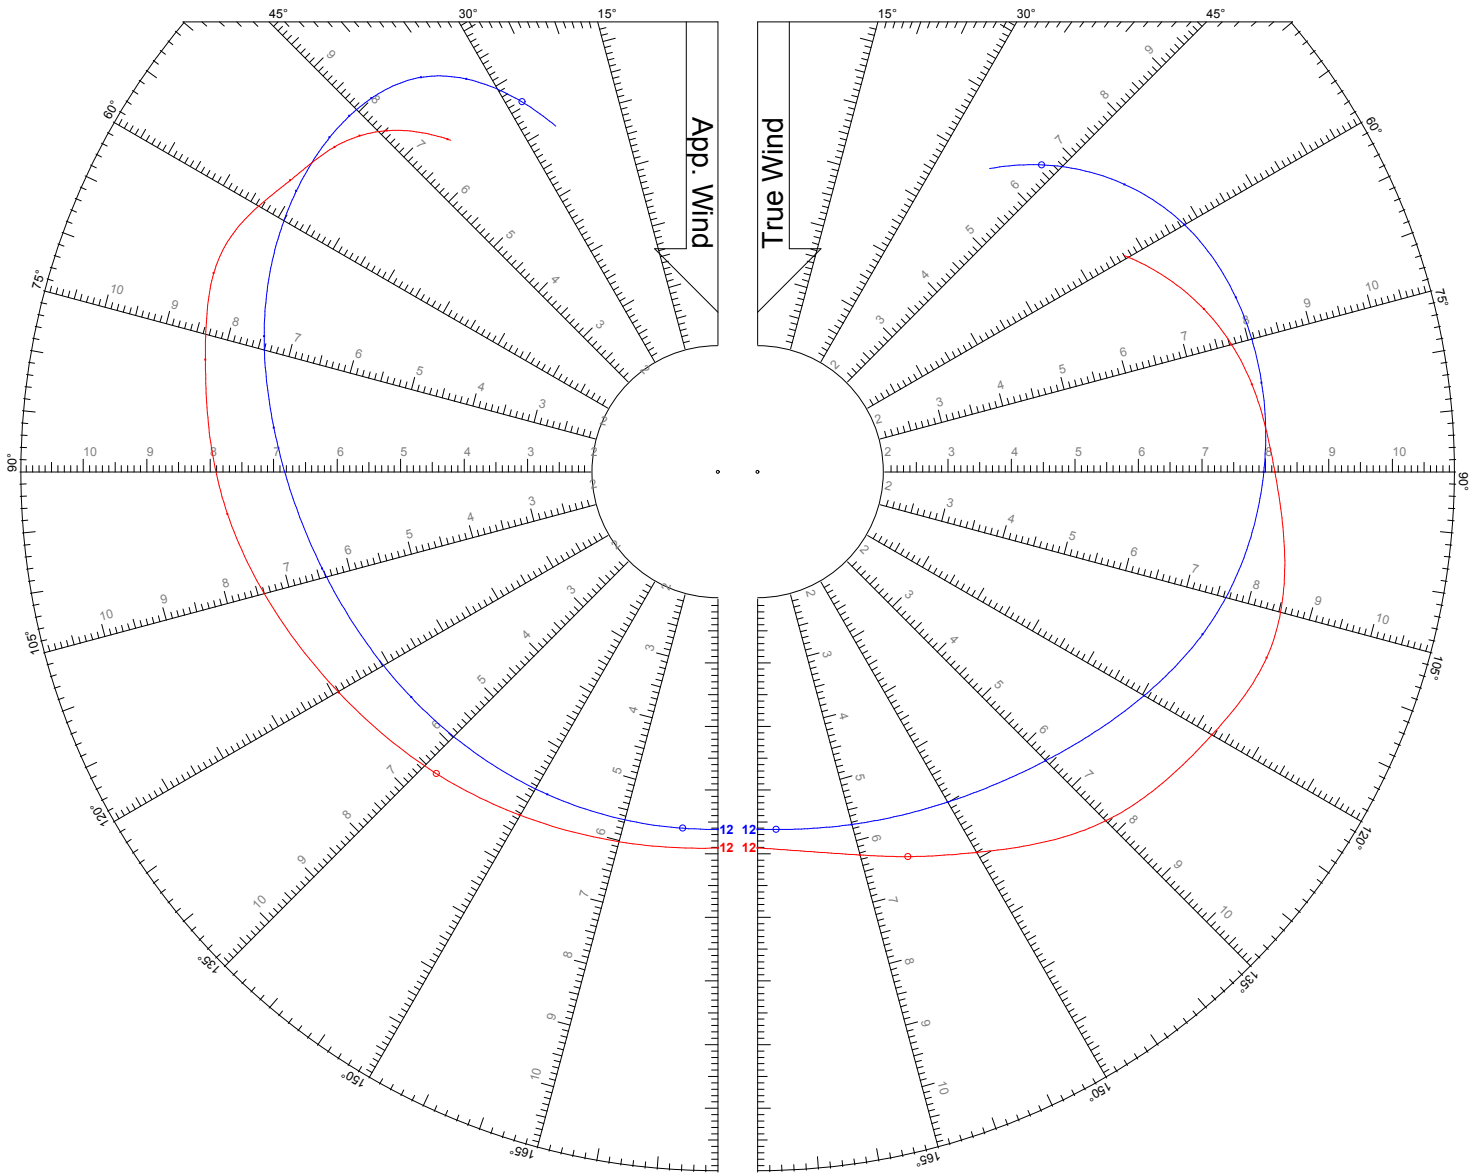

LEGEND

TWS: 12 kts

Jib

Asymmetric Spinnaker on Centerline