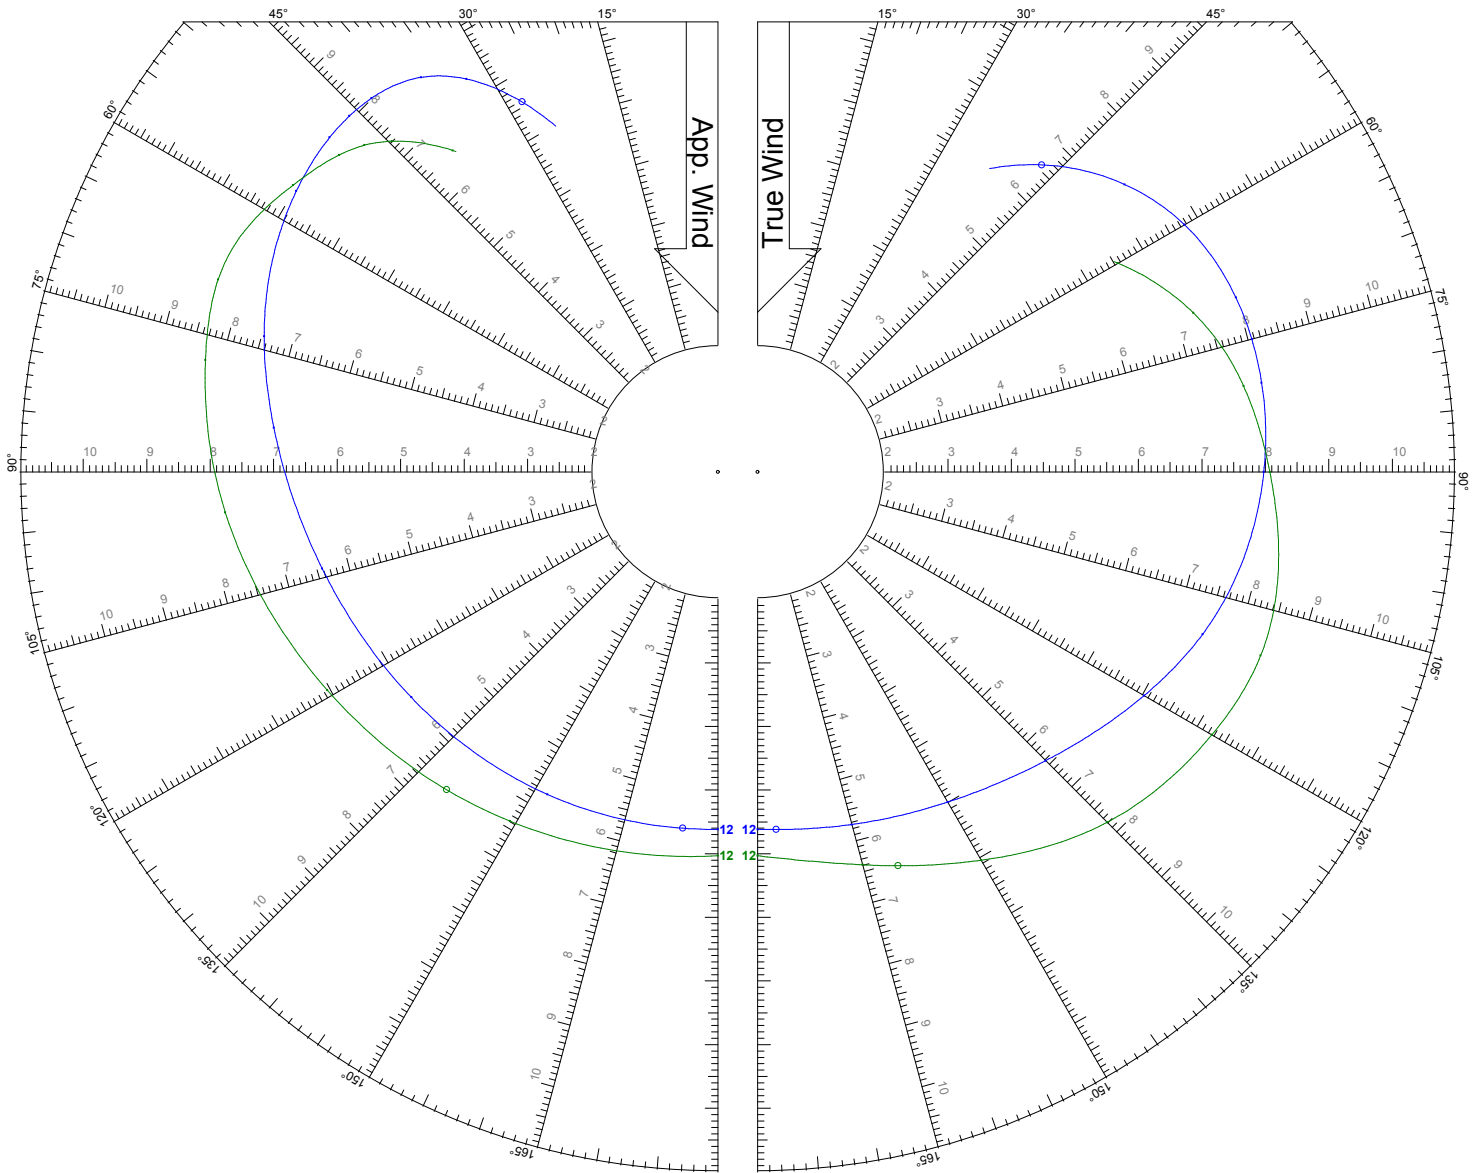

LEGEND

TWS: 12 kts

Jib

Symmetric Spinnaker