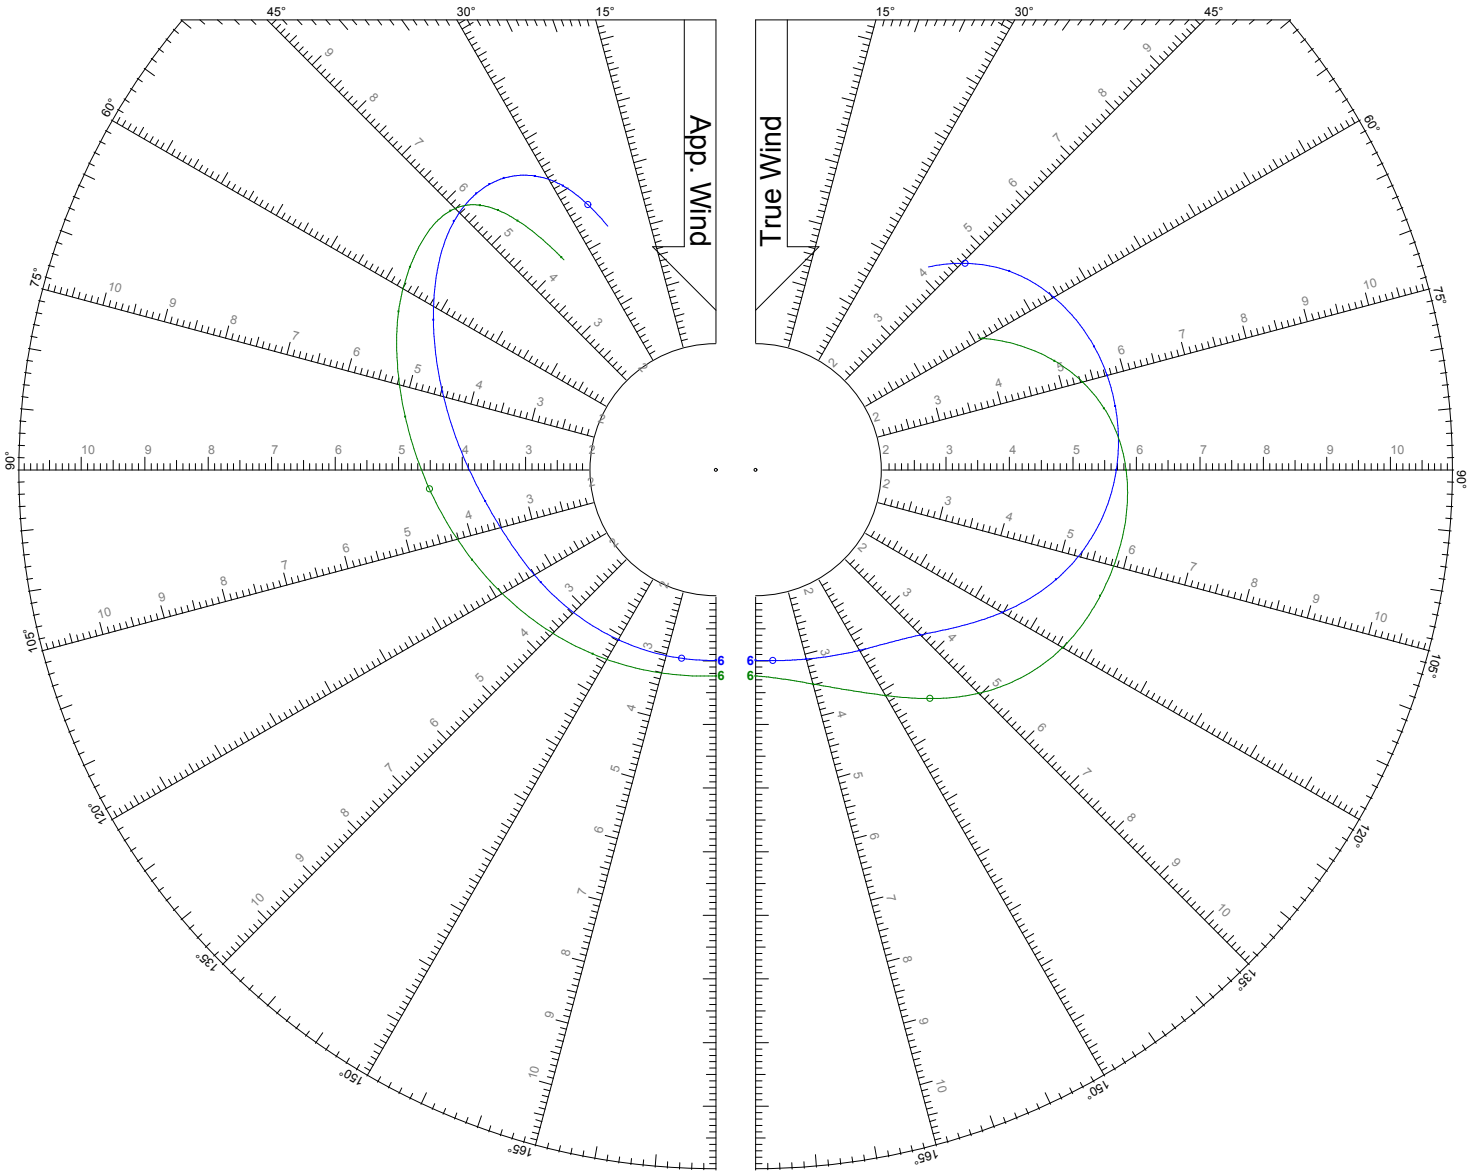

LEGEND

TWS: 6, 8, 10, 12, 14, 16, 20 kts

Jib

Symmetric Spinnaker

World Leader in Rating Technology

SPEED GUIDE

HANSE

415

LEGEND

TWS: 20 kts

Jib

Symmetric Spinnaker