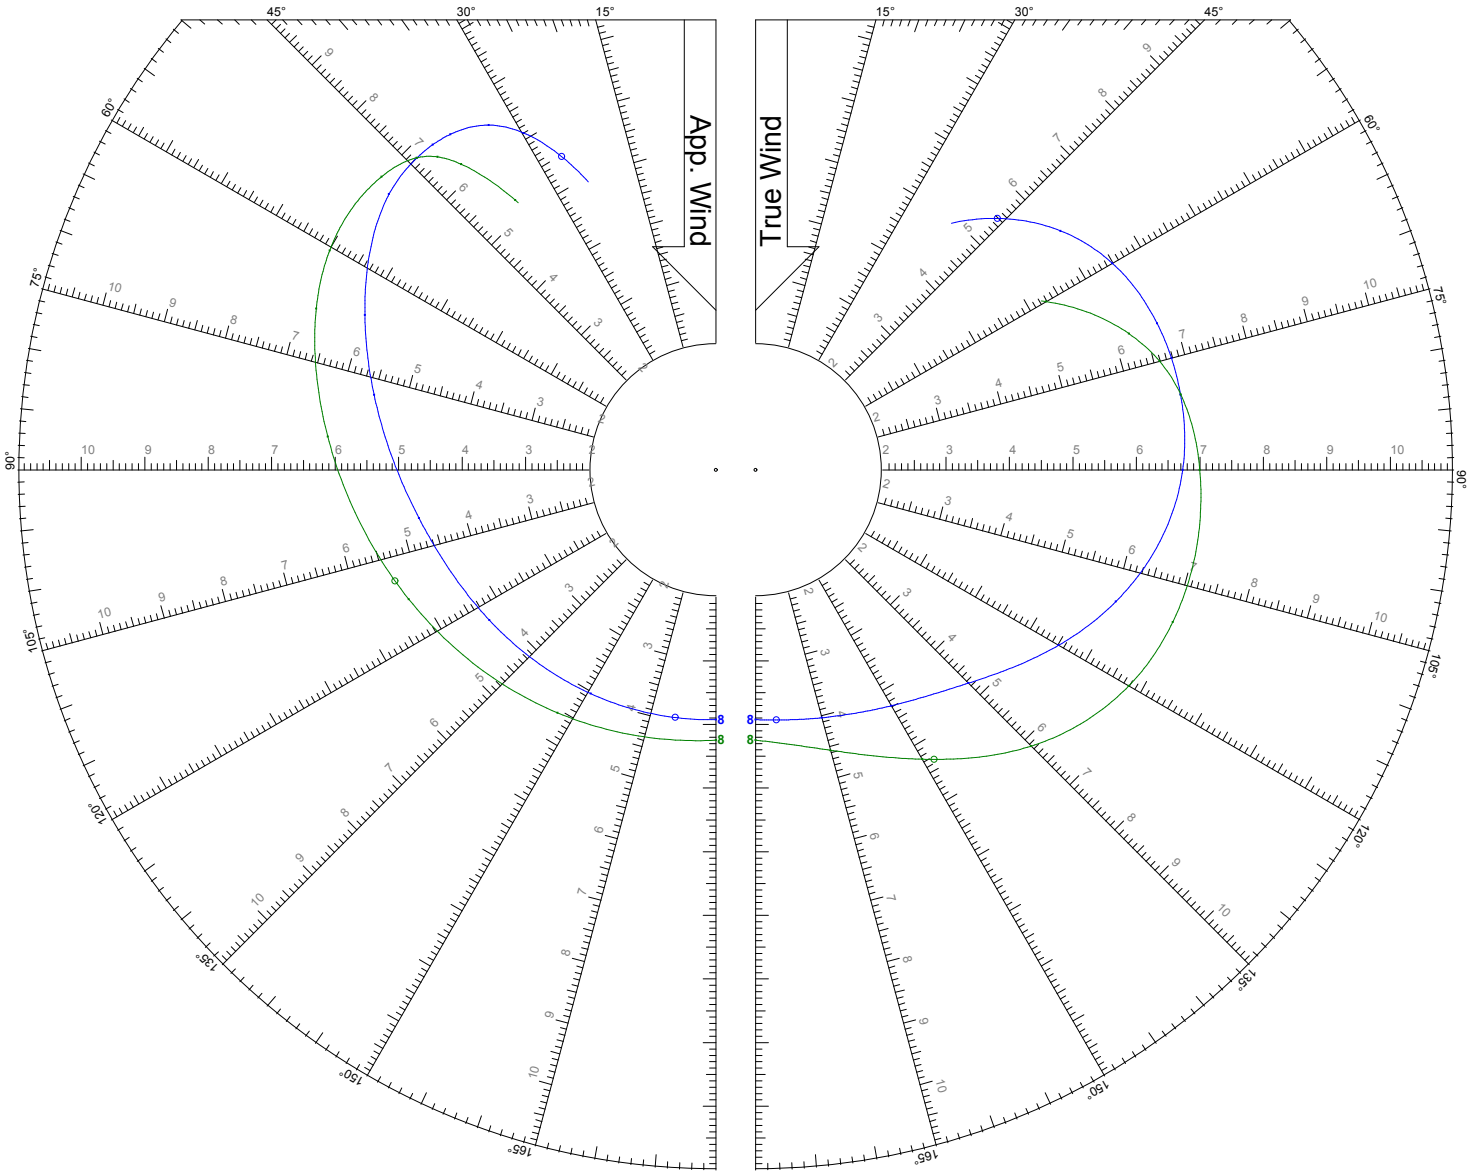

SPEED GUIDE

HANSE

415

World Leader in Rating Technology

LEGEND

TWS: 8 kts

Jib

Symmetric Spinnaker

Hanse
BREAKING RULES · SETTING TRENDS