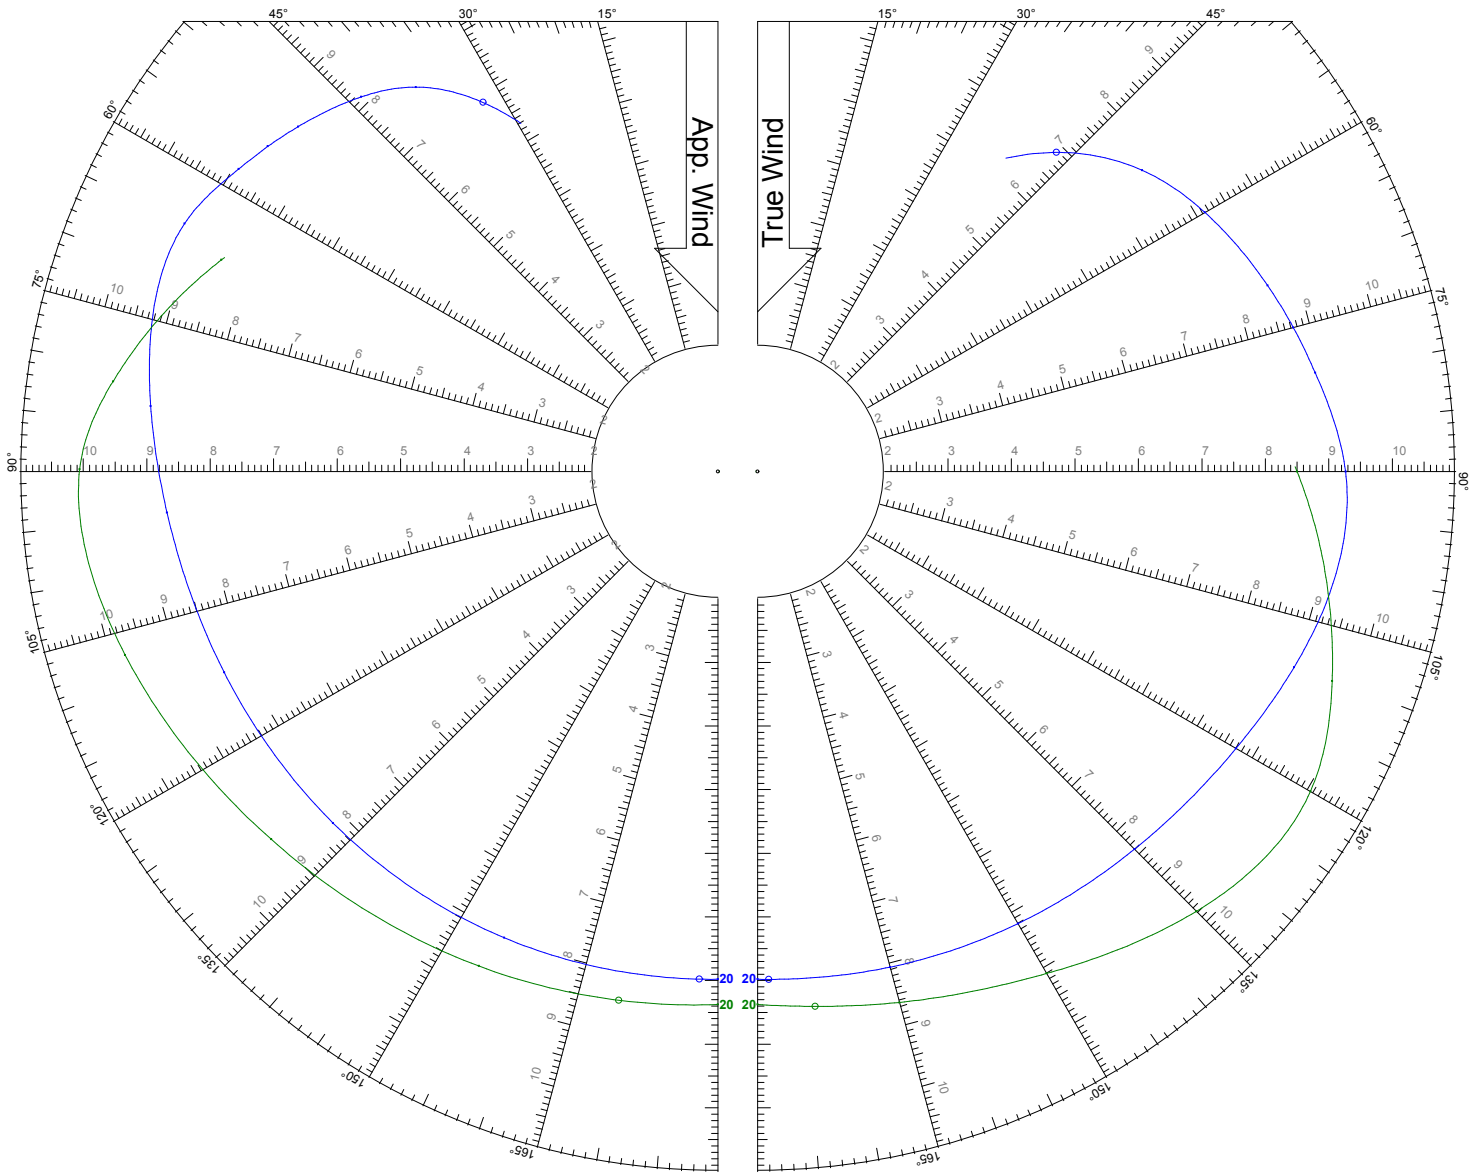

LEGEND

TWS: 14 kts

Jib

Symmetric Spinnaker

LEGEND

TWS: 16 kts

Jib

Symmetric Spinnaker