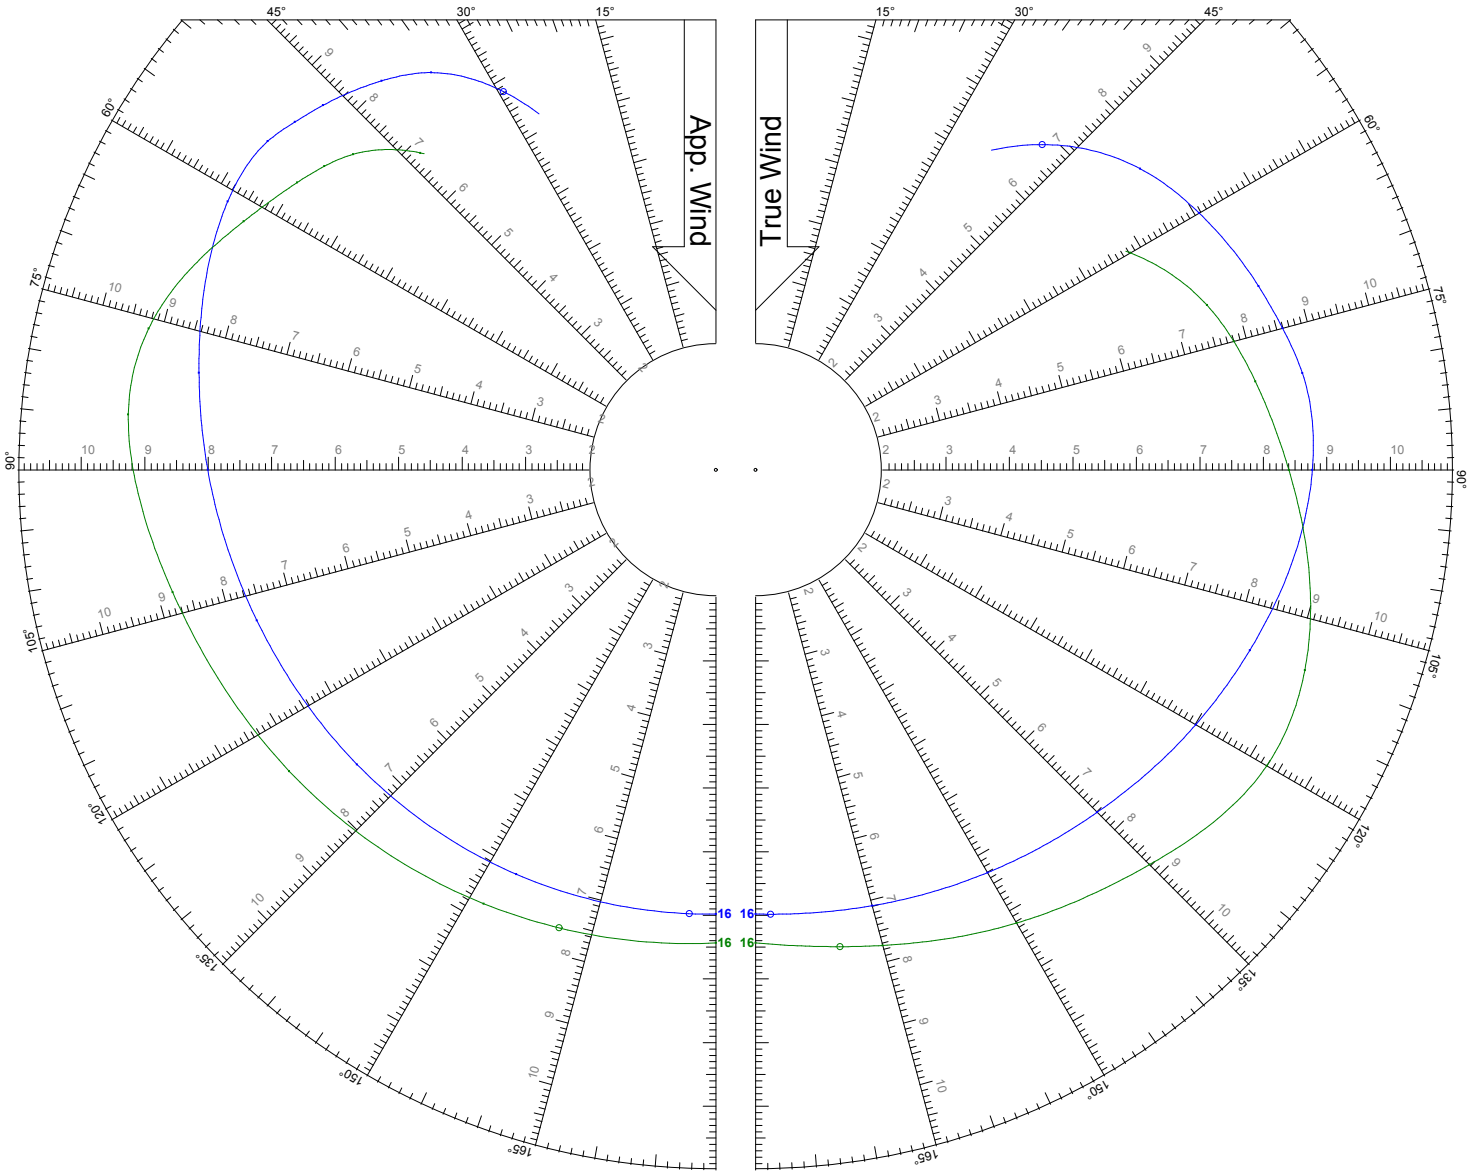

TWS: 10 kts

Jib

Symmetric Spinnaker

LEGEND

TWS: 12 kts

Jib

Symmetric Spinnaker

World Leader in Rating Technology

LEGEND

TWS: 14 kts

Jib

Symmetric Spinnaker

LEGEND

TWS: 16 kts

Jib

Symmetric Spinnaker