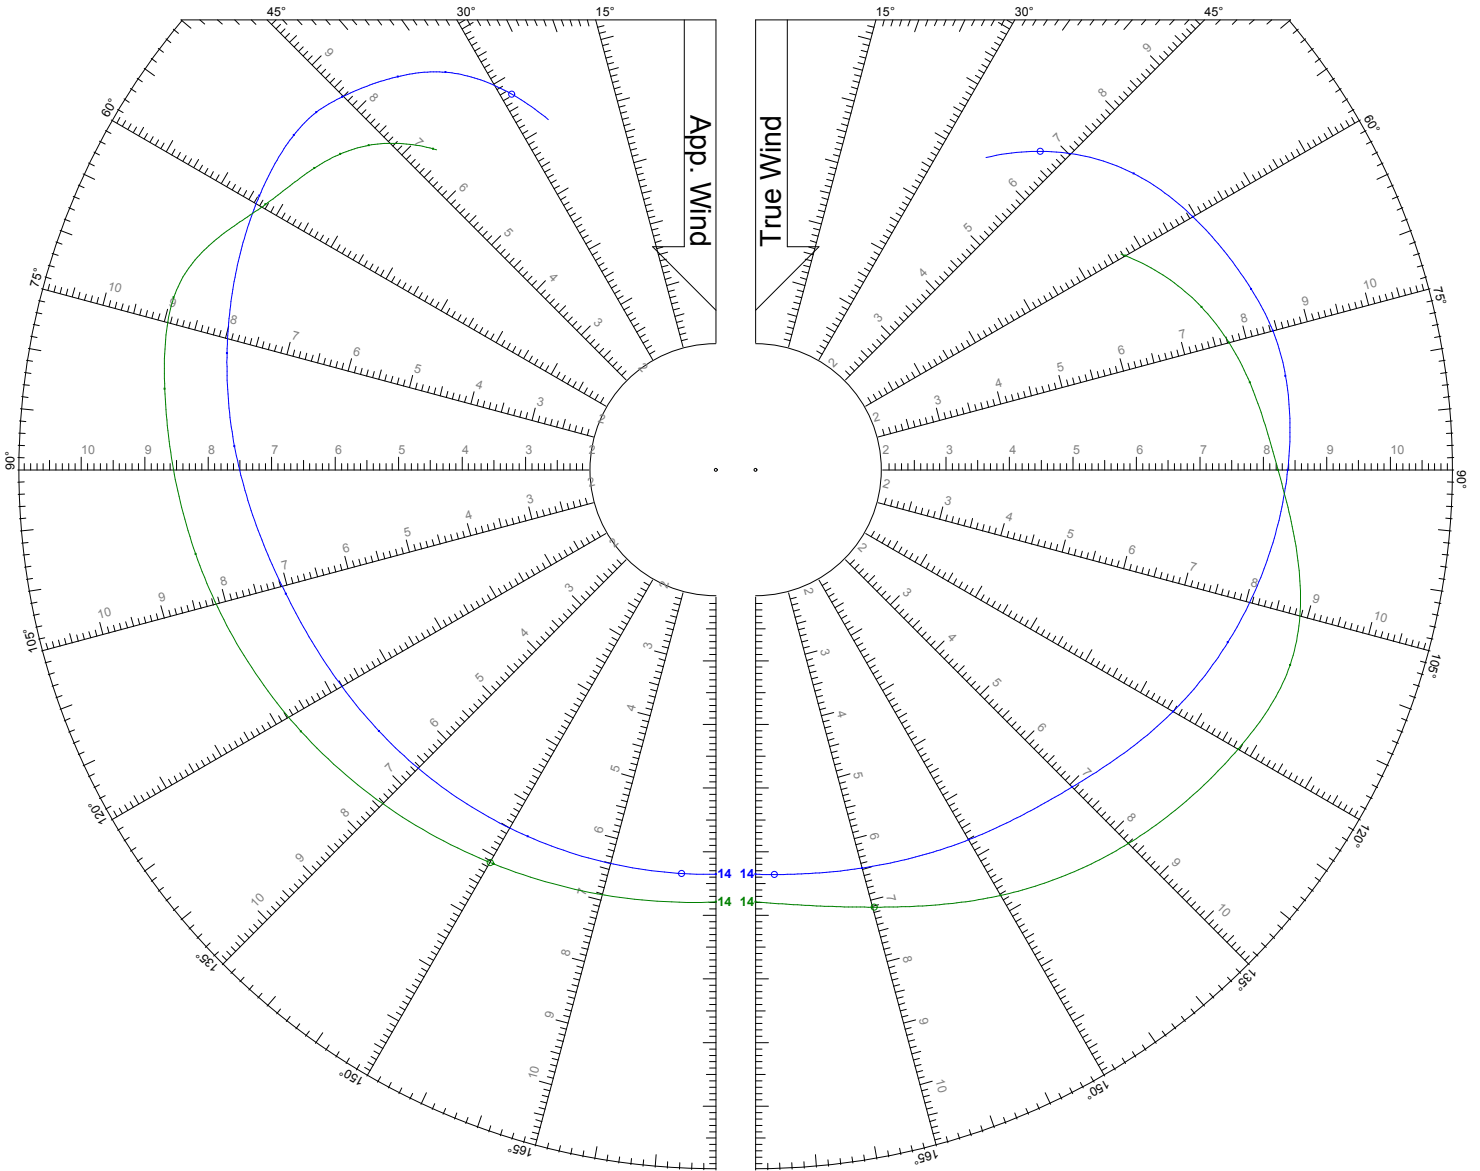

TWS: 10 kts

Jib

Symmetric Spinnaker

LEGEND

TWS: 12 kts

Jib

Symmetric Spinnaker

World Leader in Rating Technology

LEGEND

TWS: 14 kts

Jib

Symmetric Spinnaker

LEGEND

TWS: 16 kts

Jib

Symmetric Spinnaker