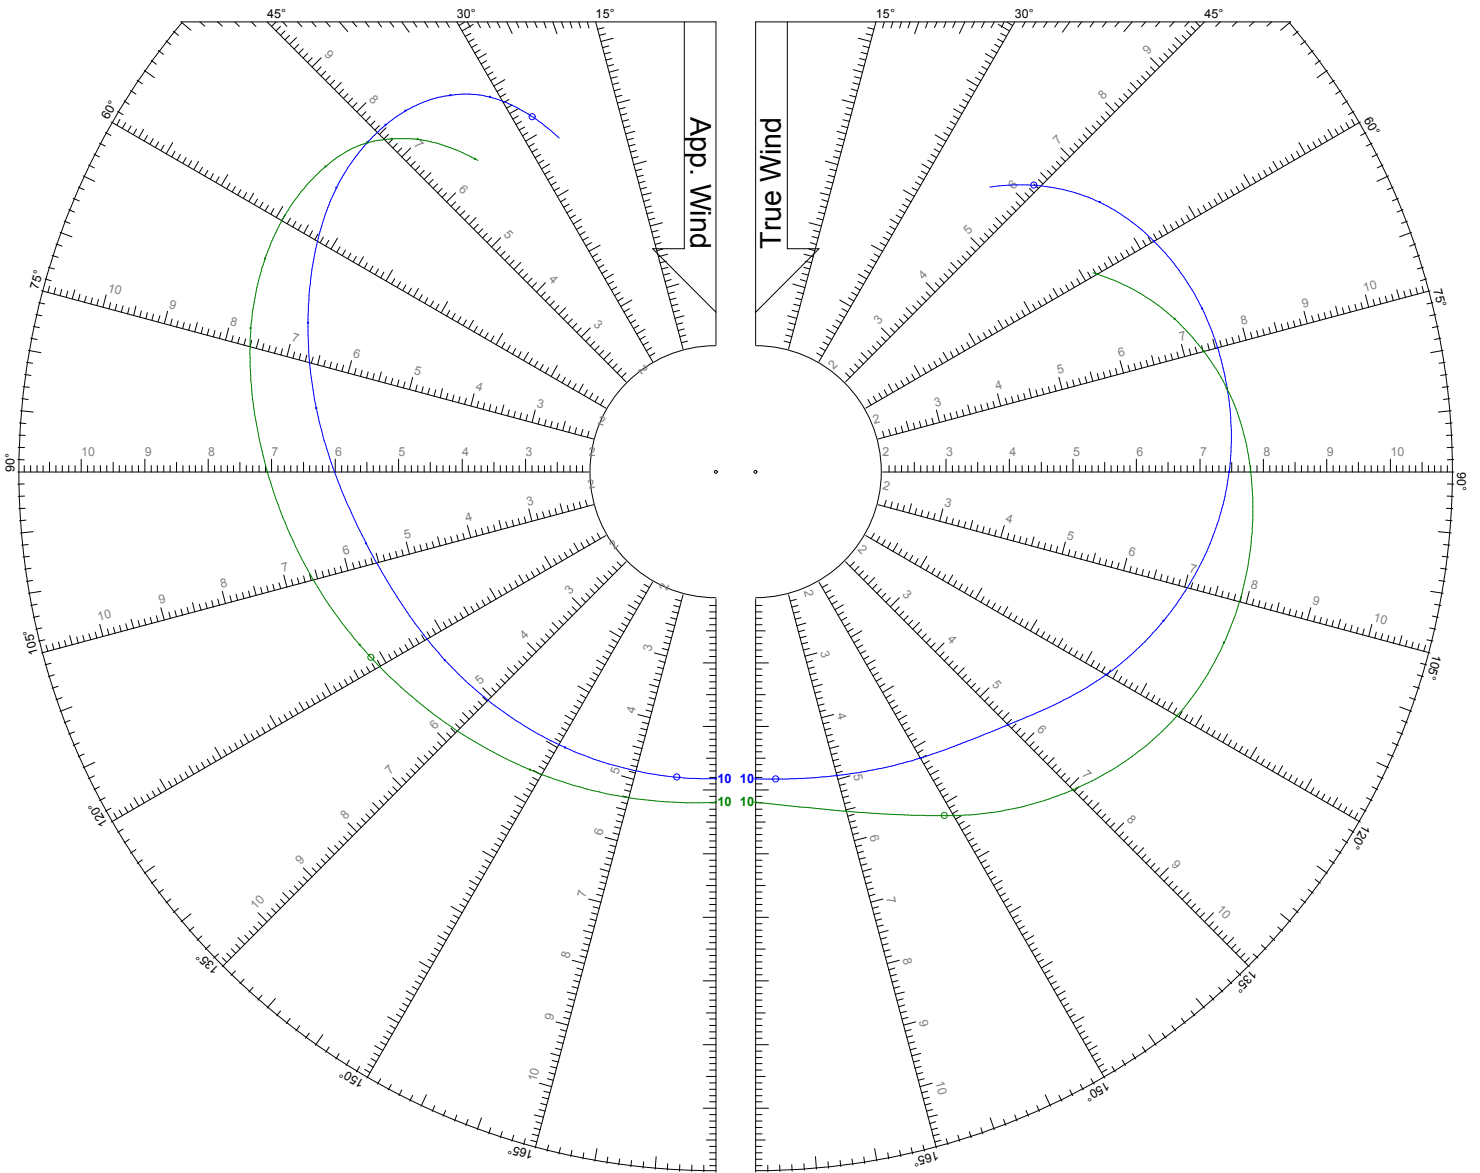

415

World Leader in Rating Technology

LEGEND

TWS: 8 kts

Jib

Symmetric Spinnaker

Hanse
BREAKING RULES · SETTING TRENDS

LEGEND