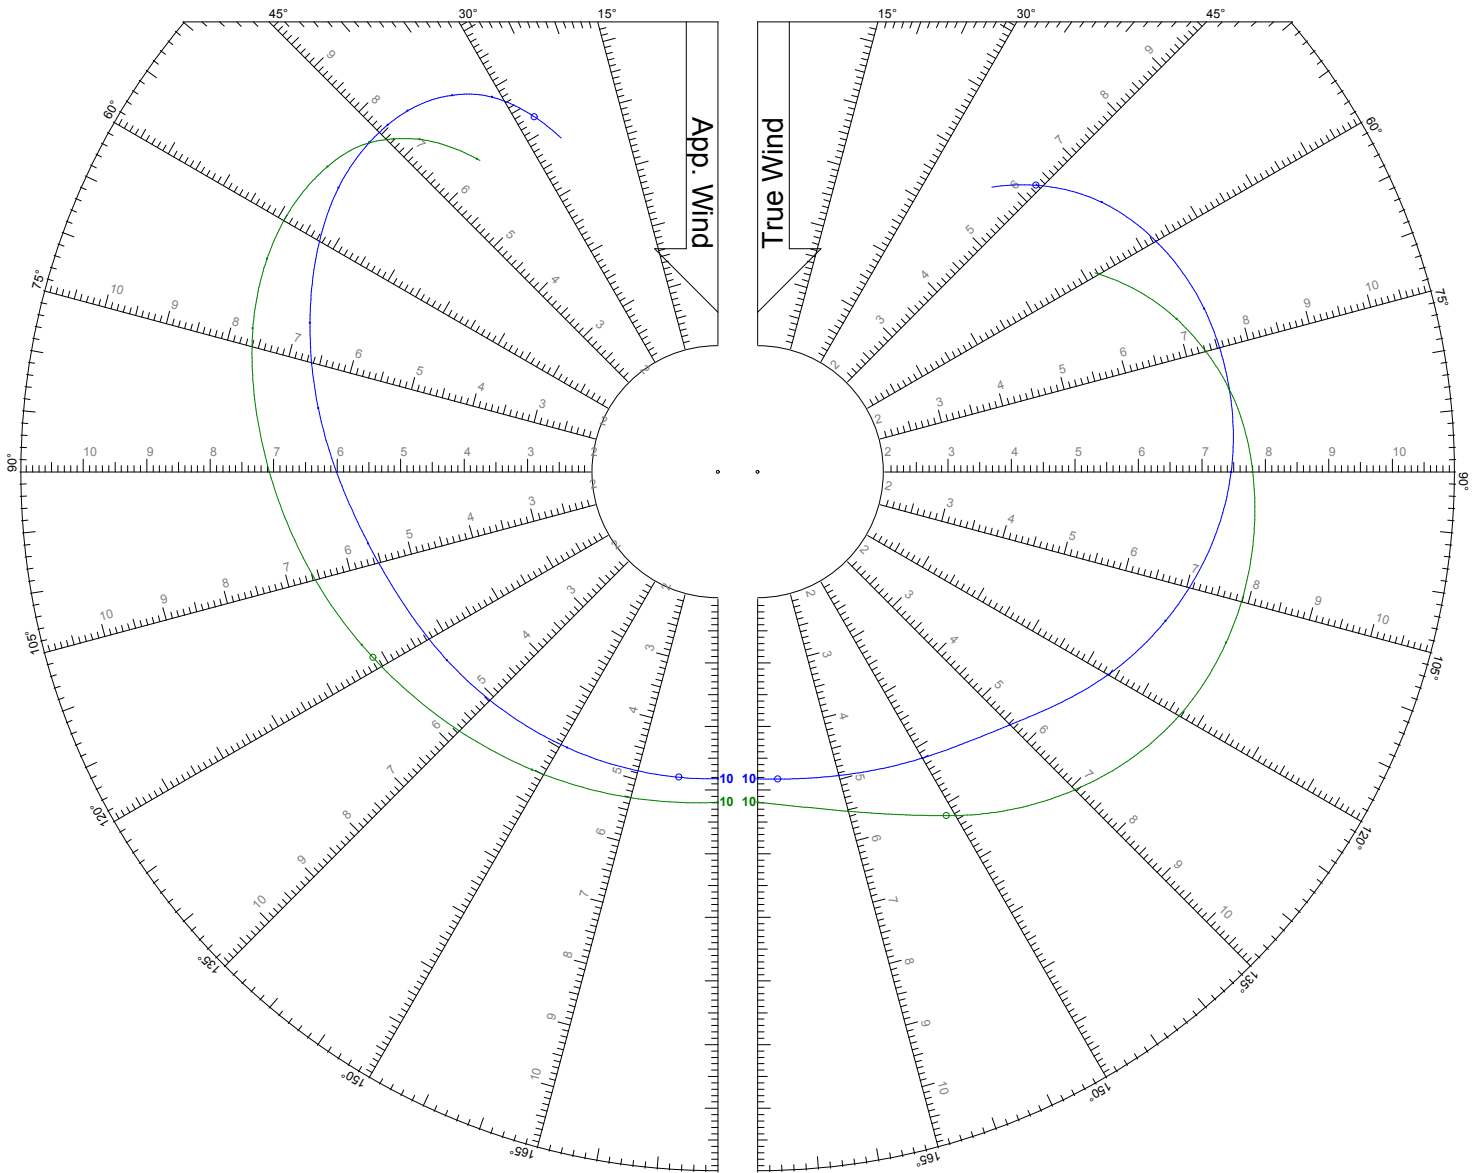

World Leader in Rating Technology

LEGEND

TWS: 6 kts

Jib

Symmetric Spinnaker

Hanse
BREAKING RULES . SETTING TRENDS

LEGEND

TWS: 8 kts

Jib

Symmetric Spinnaker

LEGEND

TWS: 10 kts

Jib

Symmetric Spinnaker

LEGEND

TWS: 12 kts