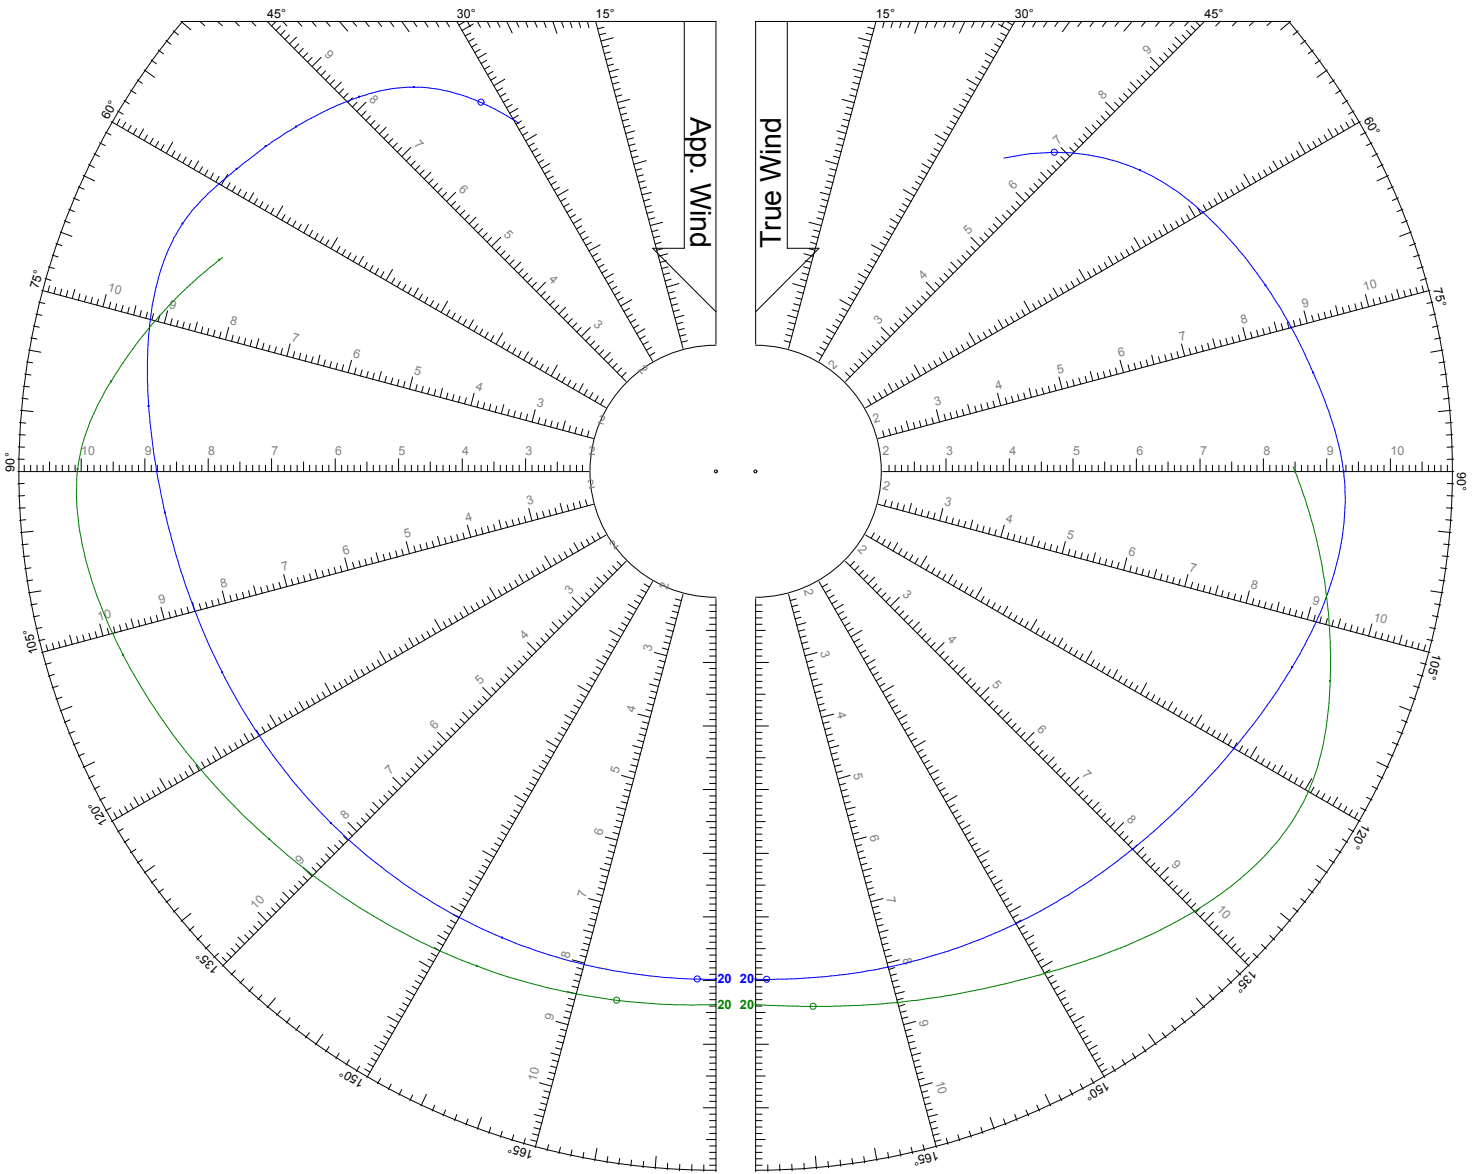

LEGEND

TWS: 20 kts

Jib

Symmetric Spinnaker