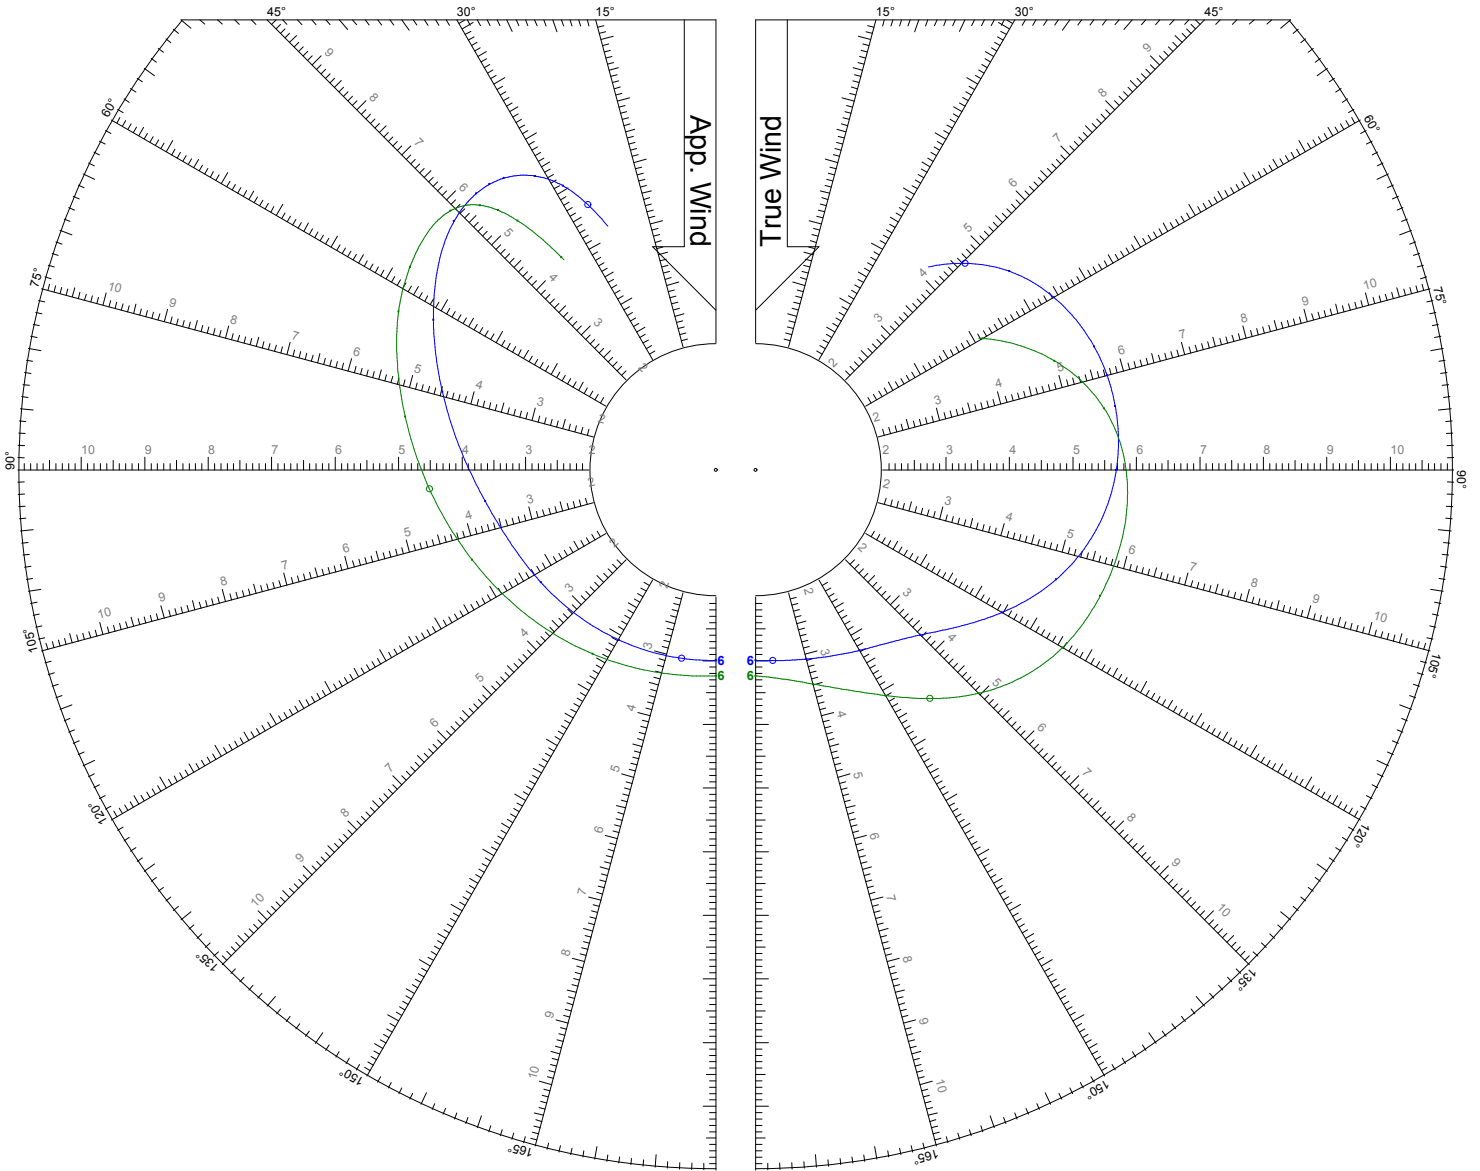

World Leader in Rating Technology

LEGEND

TWS: 6, 8, 10, 12, 14, 16, 20 kts

Jib

Symmetric Spinnaker

SPEED GUIDE

HANSE

415

World Leader in Rating Technology

LEGEND

TWS: 6 kts

Jib

Symmetric Spinnaker

Hanse
BREAKING RULES . SETTING TRENDS

LEGEND

TWS: 8 kts

Jib

Symmetric Spinnaker

LEGEND

TWS: 10 kts

Jib

Symmetric Spinnaker

LEGEND

TWS: 12 kts

TWS: 16 kts

Jib

Symmetric Spinnaker

LEGEND

TWS: 20 kts

Jib

Symmetric Spinnaker