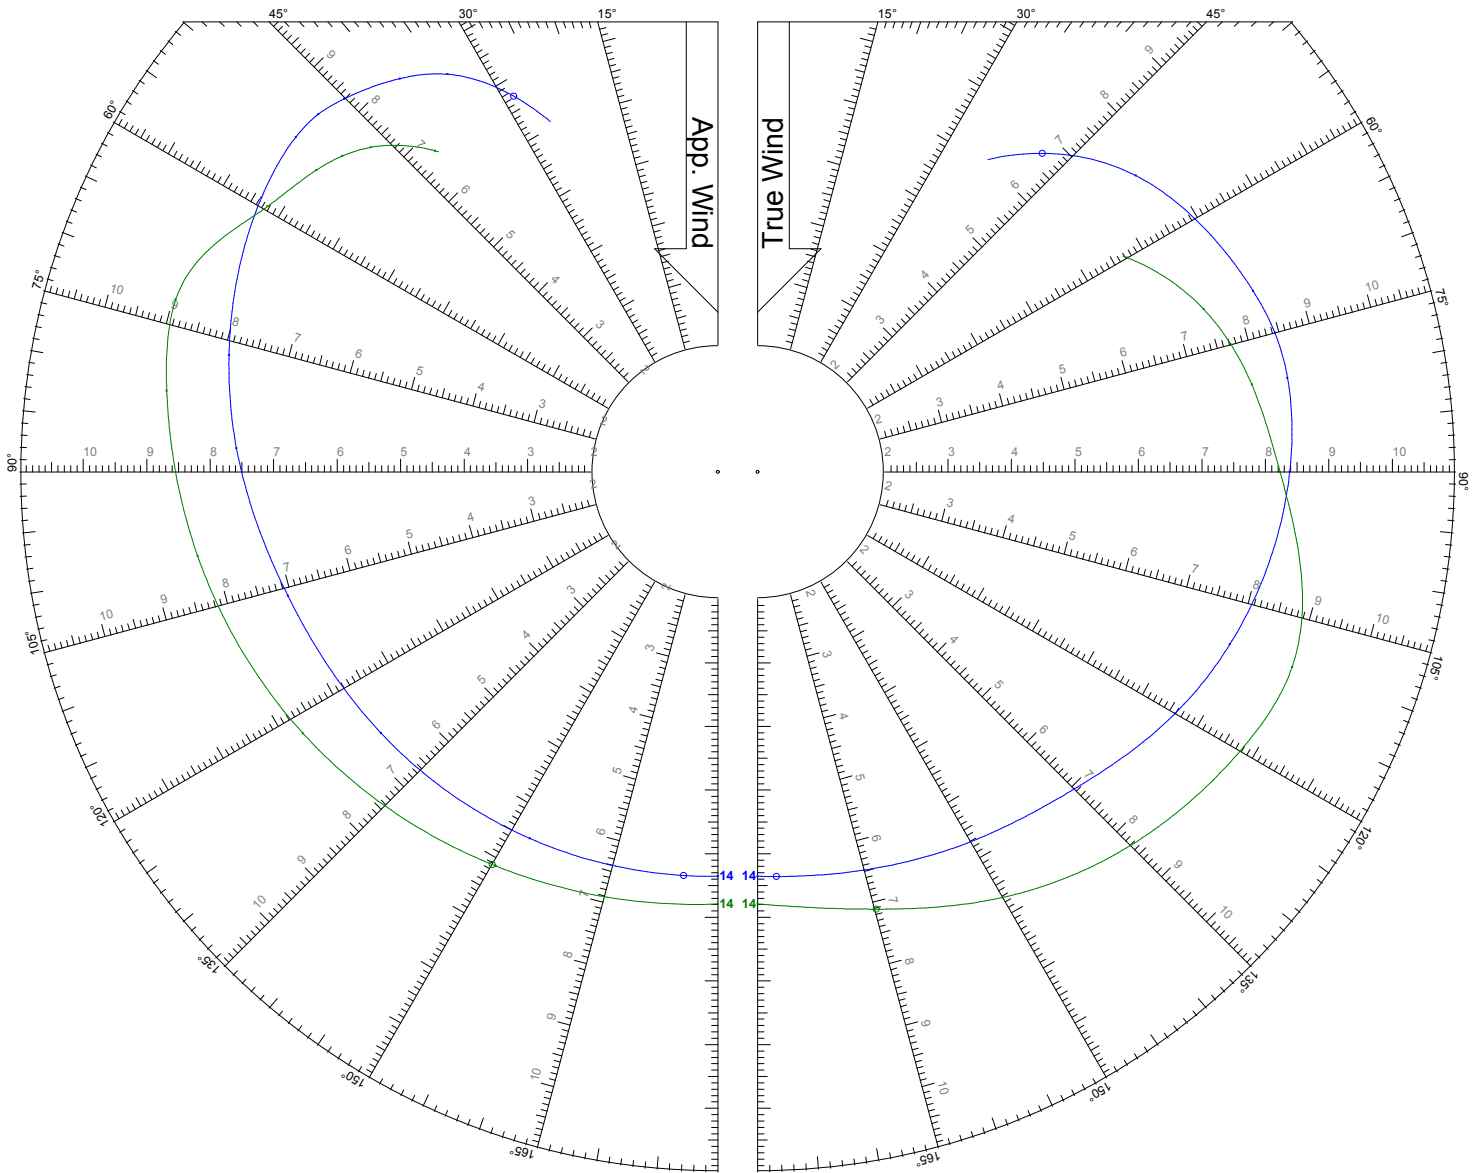

World Leader in Rating Technology

LEGEND

TWS: 14 kts

Jib

Symmetric Spinnaker