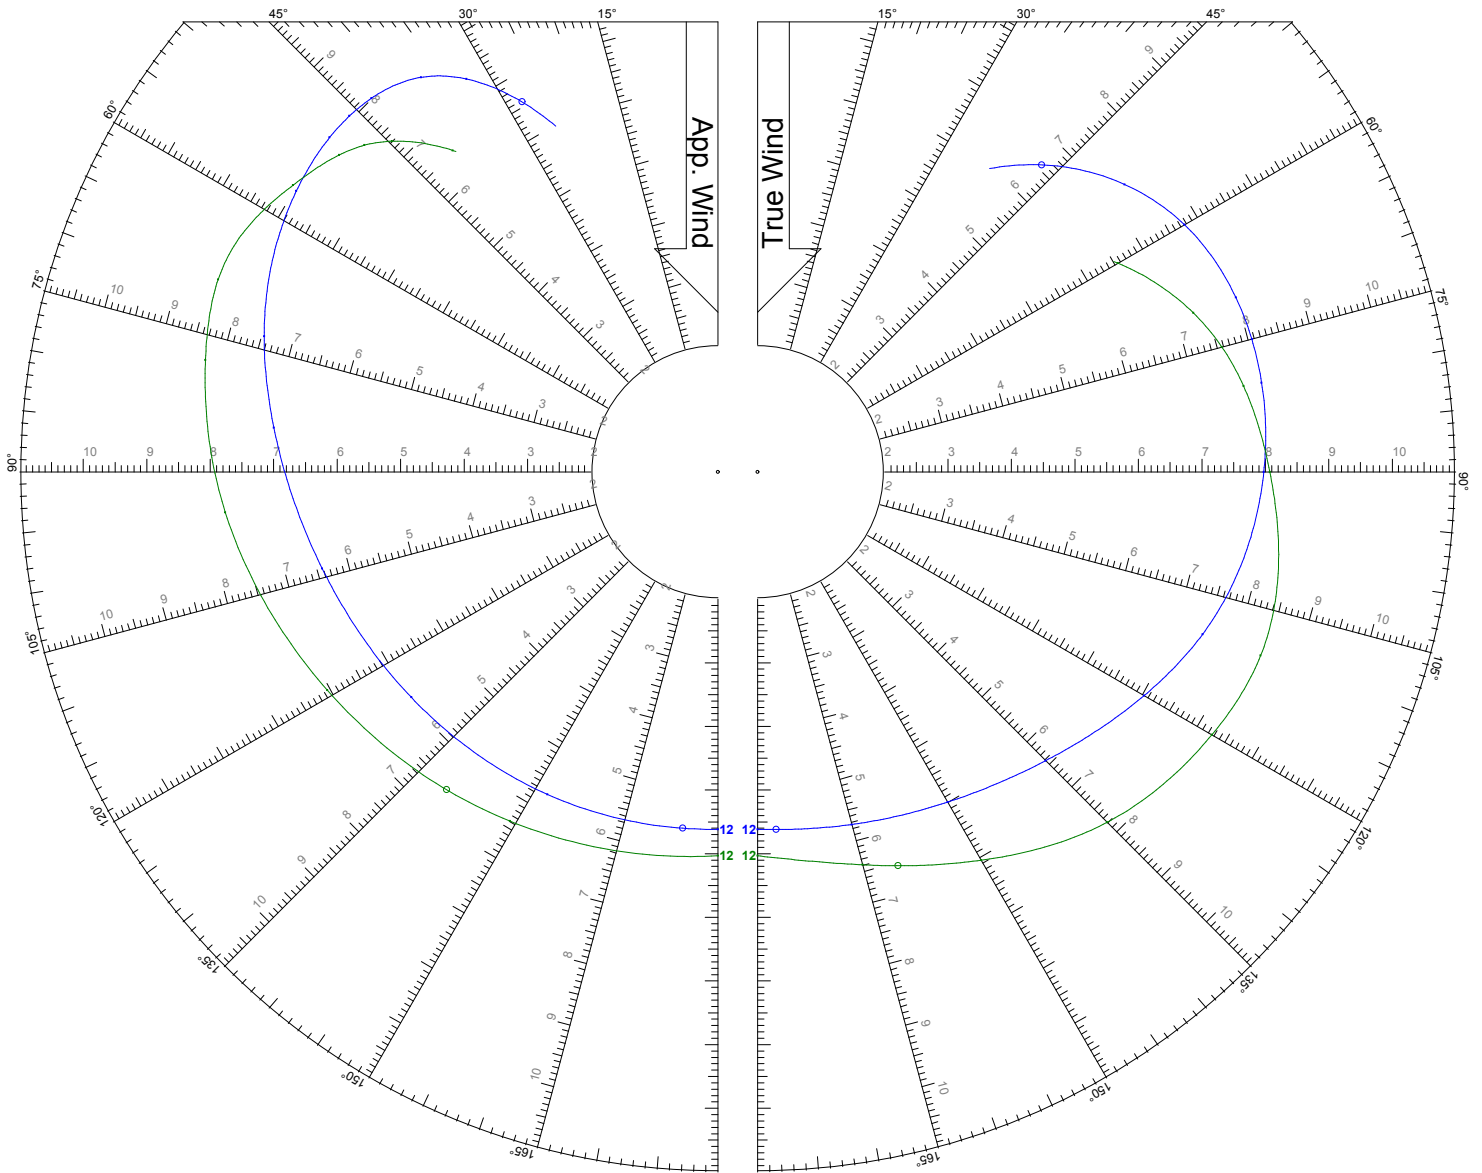

Jib

Symmetric Spinnaker

LEGEND

TWS: 10 kts

Jib

Symmetric Spinnaker

LEGEND

TWS: 12 kts