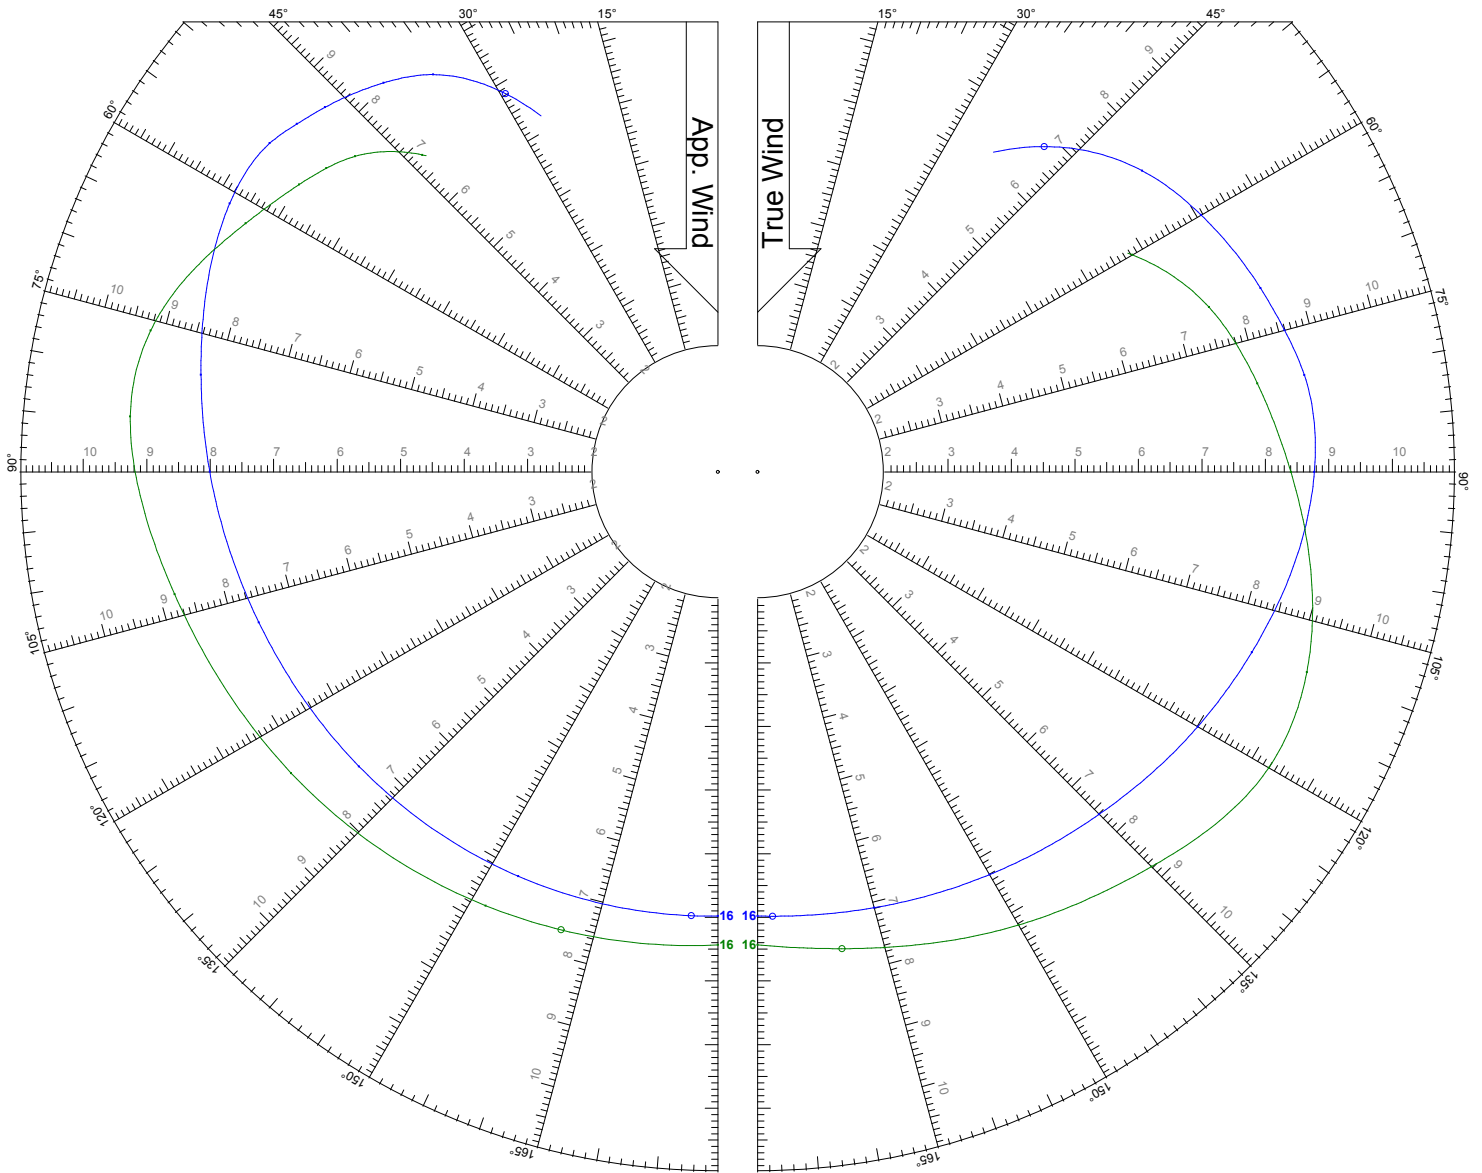

Jib

Symmetric Spinnaker

LEGEND

TWS: 10 kts

Jib

Symmetric Spinnaker

LEGEND

TWS: 12 kts

Jib

Symmetric Spinnaker

World Leader in Rating Technology

LEGEND

TWS: 14 kts

Jib

Symmetric Spinnaker

LEGEND

TWS: 16 kts

Jib

Symmetric Spinnaker

LEGEND

TWS: 20 kts

Jib

Symmetric Spinnaker