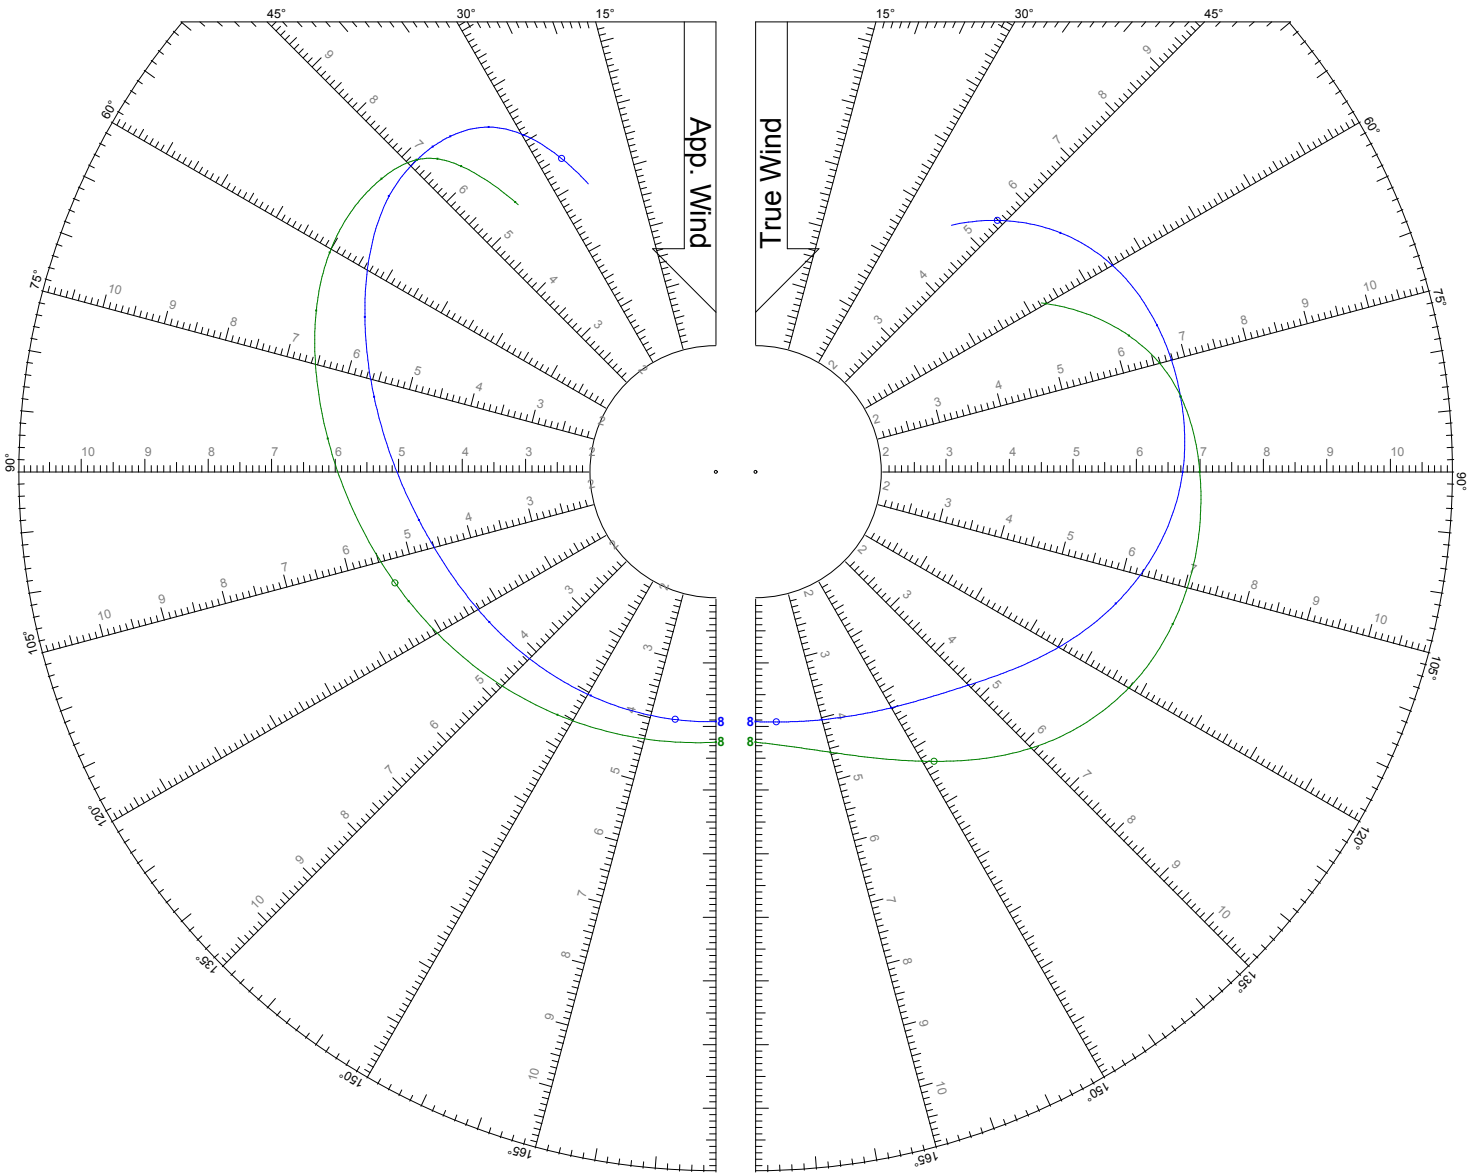

World Leader in Rating Technology

LEGEND

TWS: 6 kts

Jib

Symmetric Spinnaker

Hanse
BREAKING RULES . SETTING TRENDS

LEGEND

TWS: 8 kts

Jib

Symmetric Spinnaker

LEGEND

TWS: 10 kts

Jib

Symmetric Spinnaker

LEGEND

TWS: 12 kts