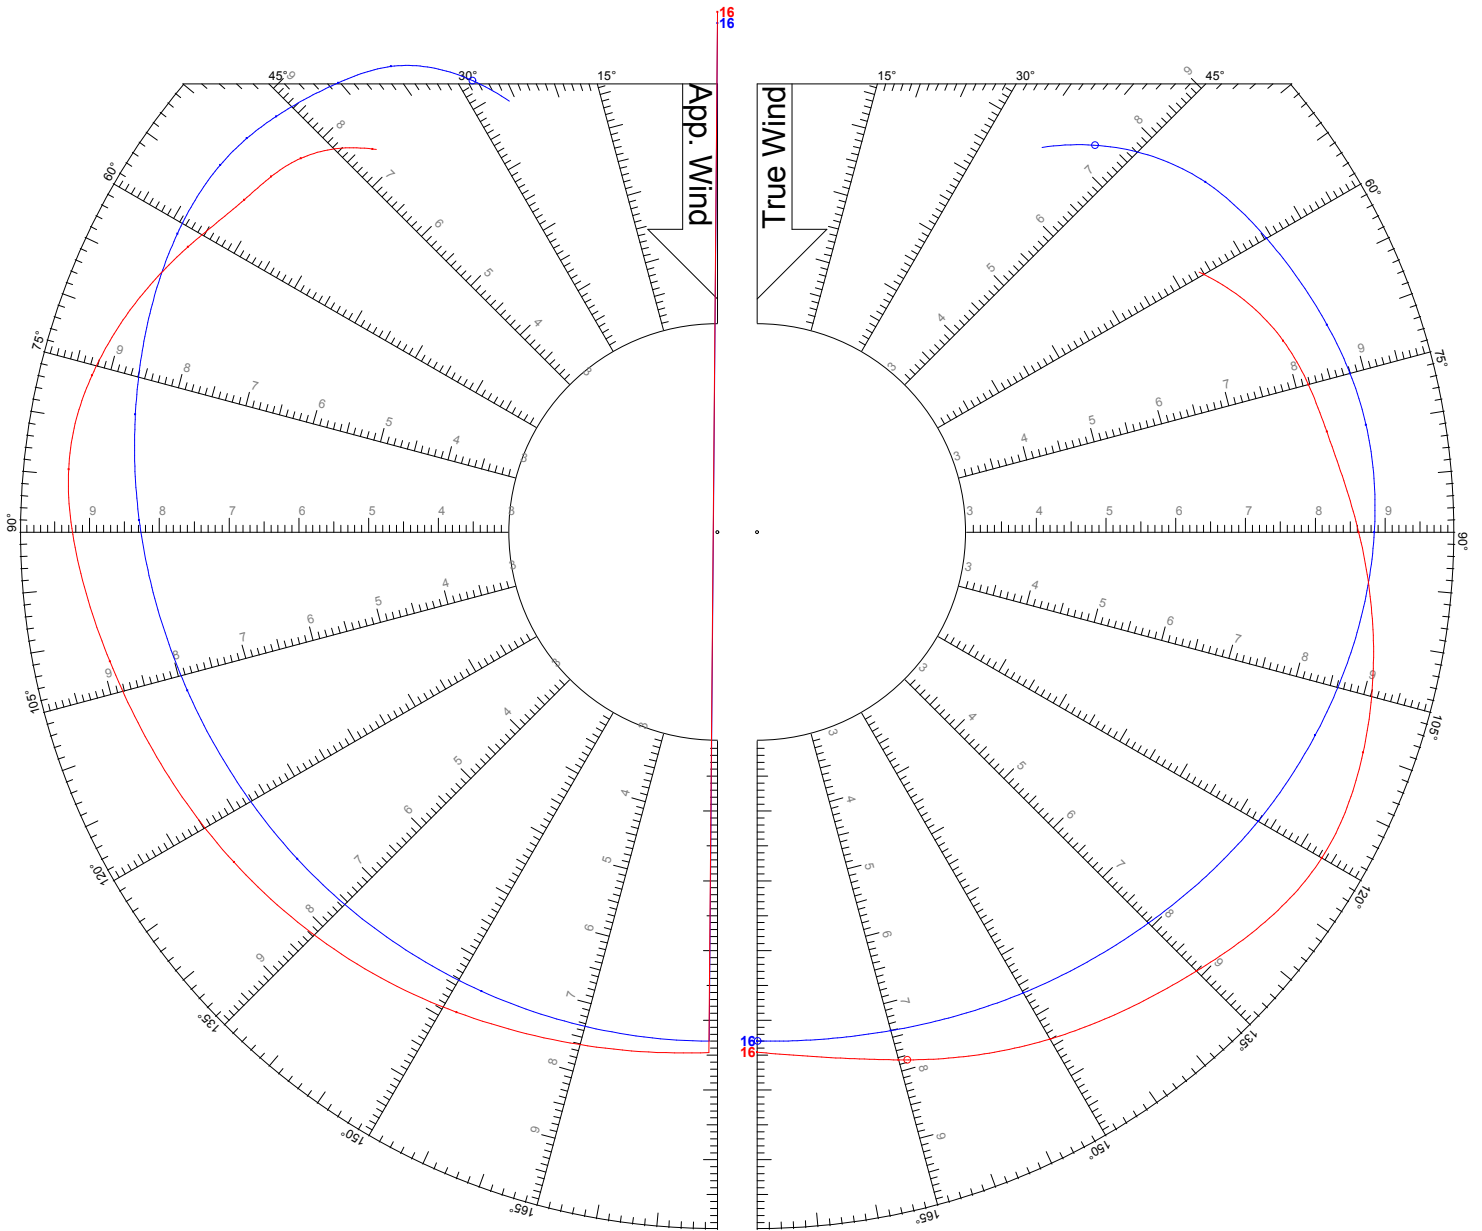

## LEGEND

TWS: 12 kts

Jib

Asymmetric Spinnaker on Centerline

World Leader in Rating Technology

## LEGEND

TWS: 14 kts

Jib

Asymmetric Spinnaker on Centerline