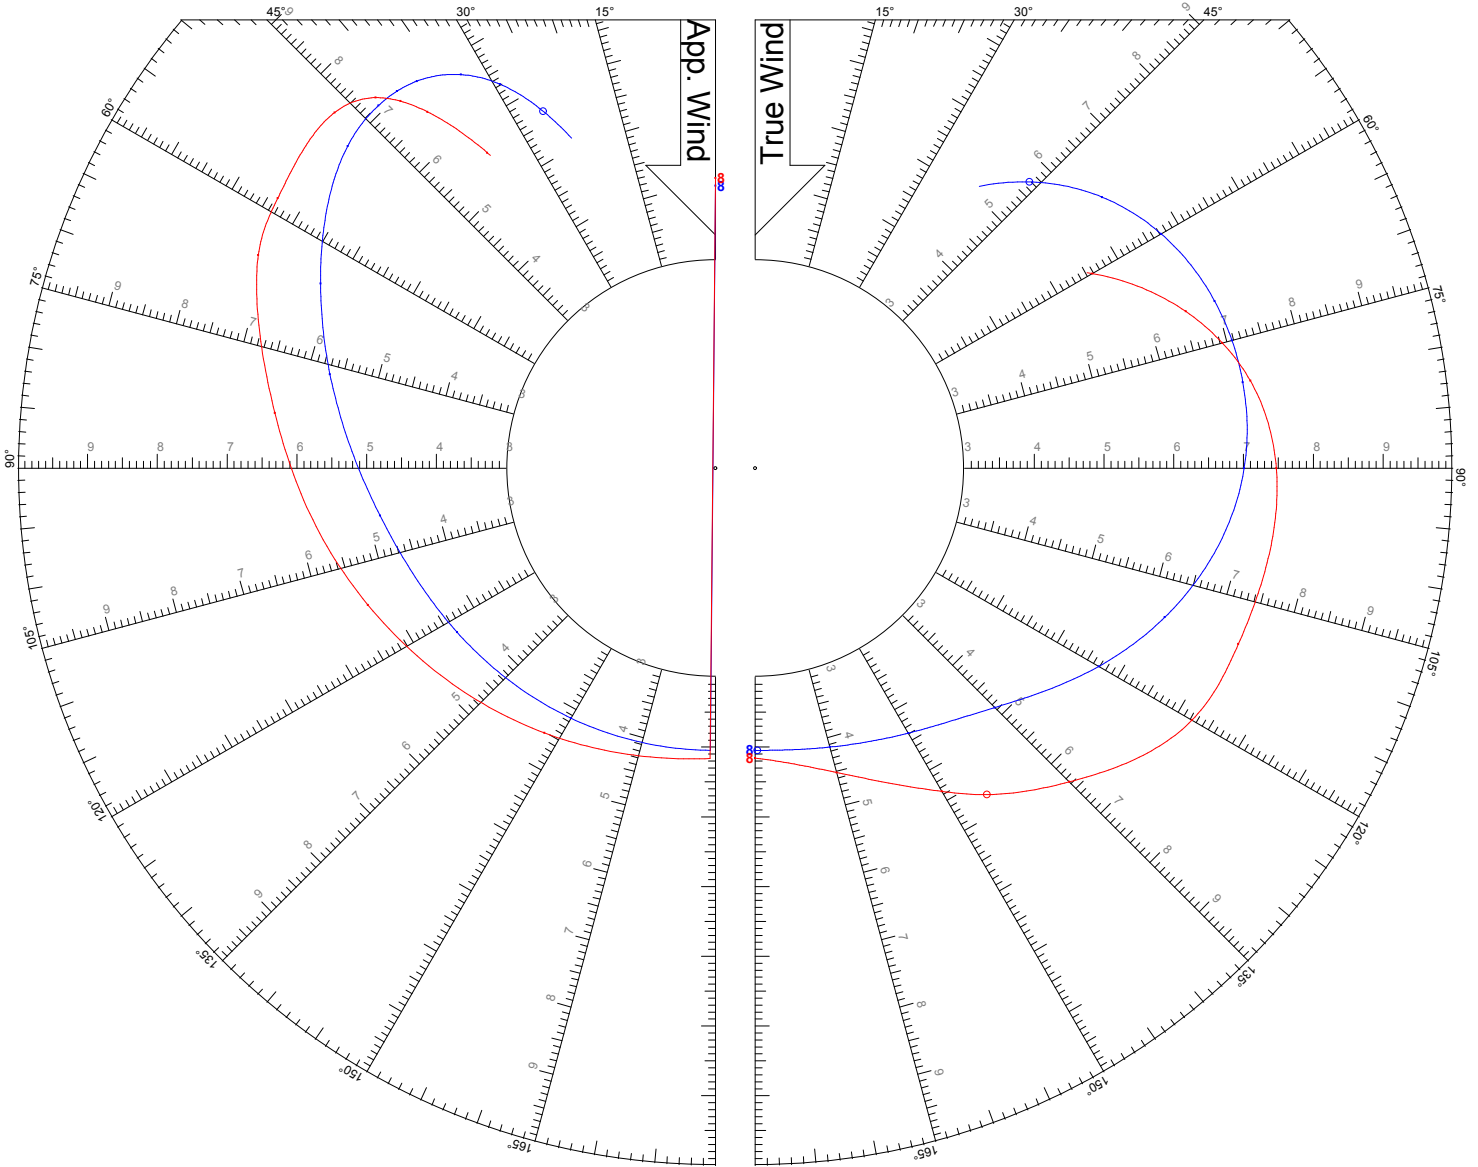

SPEED GUIDE

HANSE

455

LEGEND

TWS: 8 kts

Jib

Asymmetric Spinnaker on Centerline