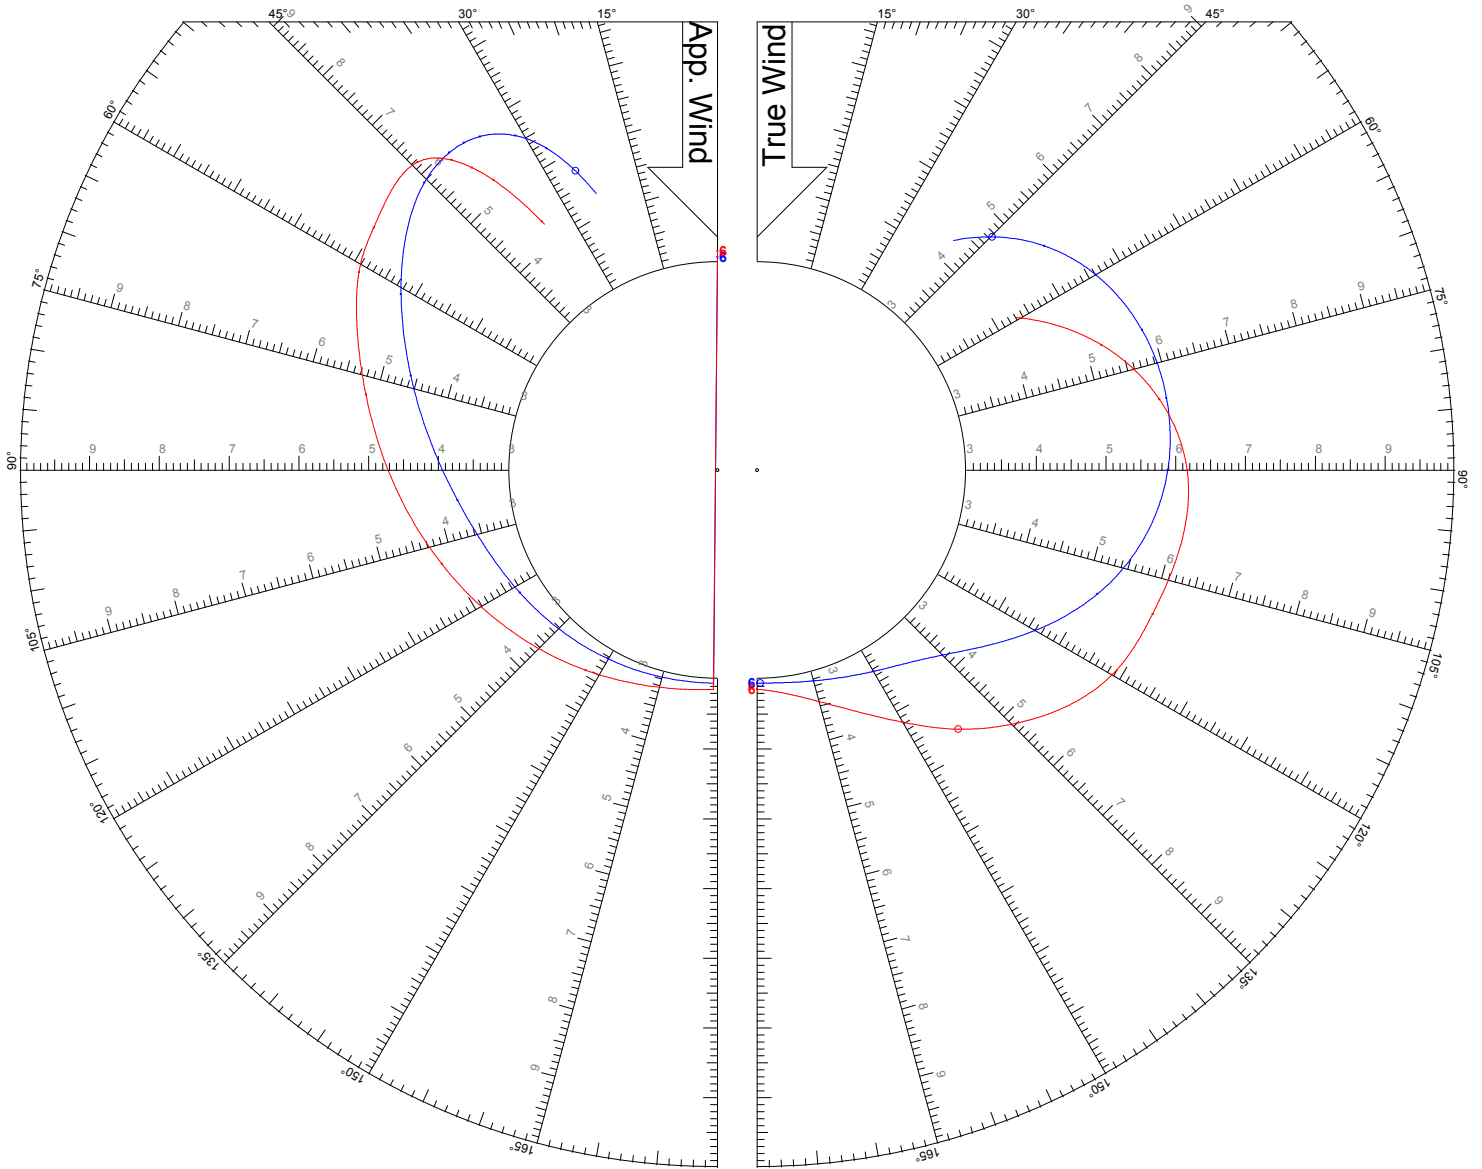

SPEED GUIDE

HANSE

455

LEGEND

TWS: 6 kts

Jib

Asymmetric Spinnaker on Centerline