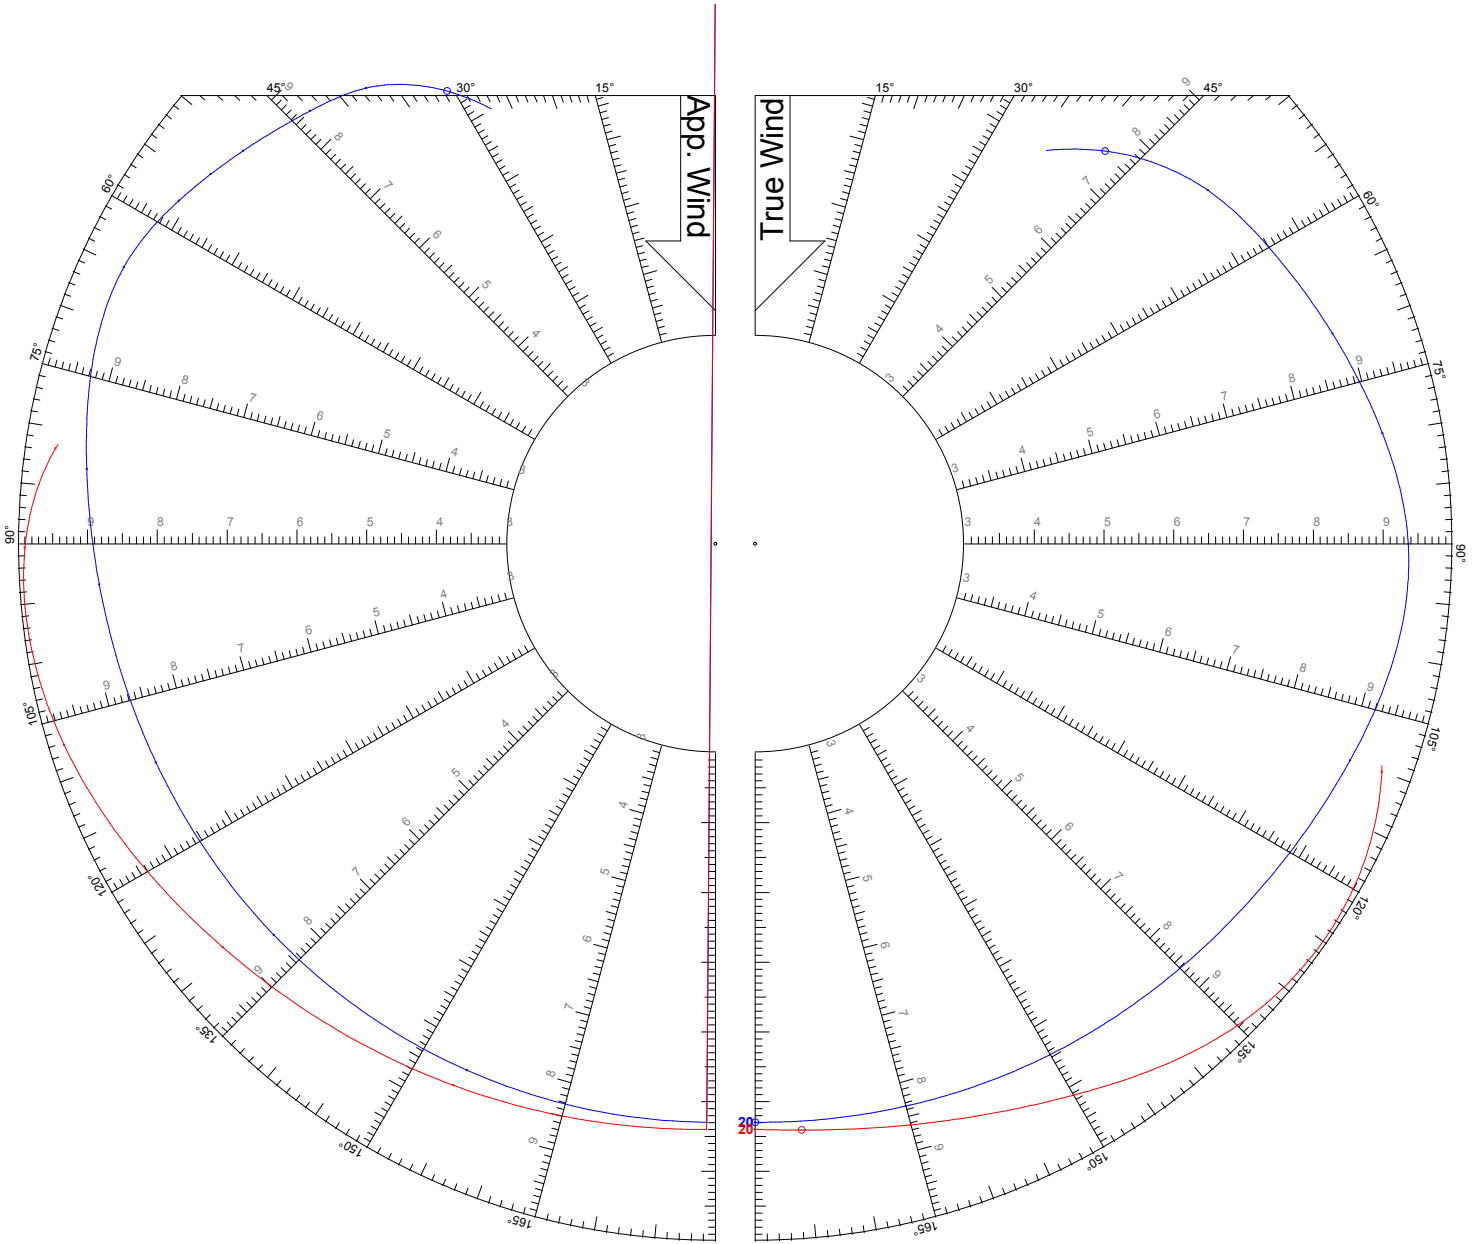

LEGEND

TWS: 20 kts

Jib

Asymmetric Spinnaker on Centerline