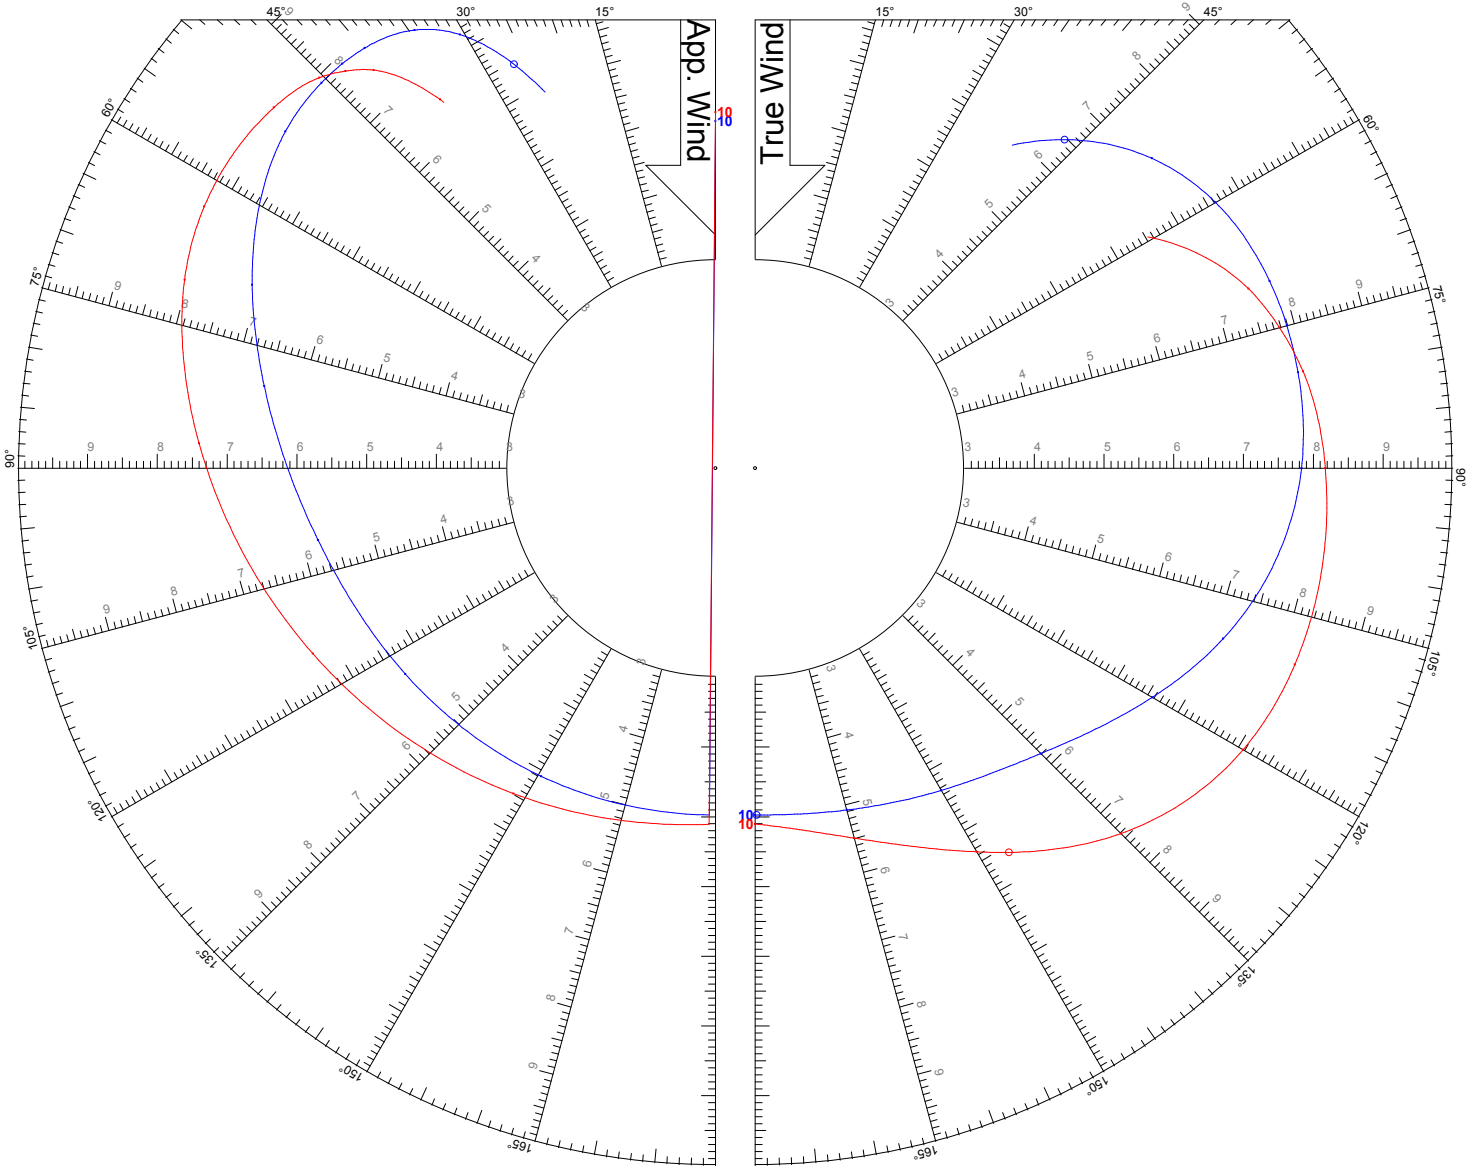

SPEED GUIDE

HANSE

455

LEGEND

TWS: 10 kts

Jib

Asymmetric Spinnaker on Centerline