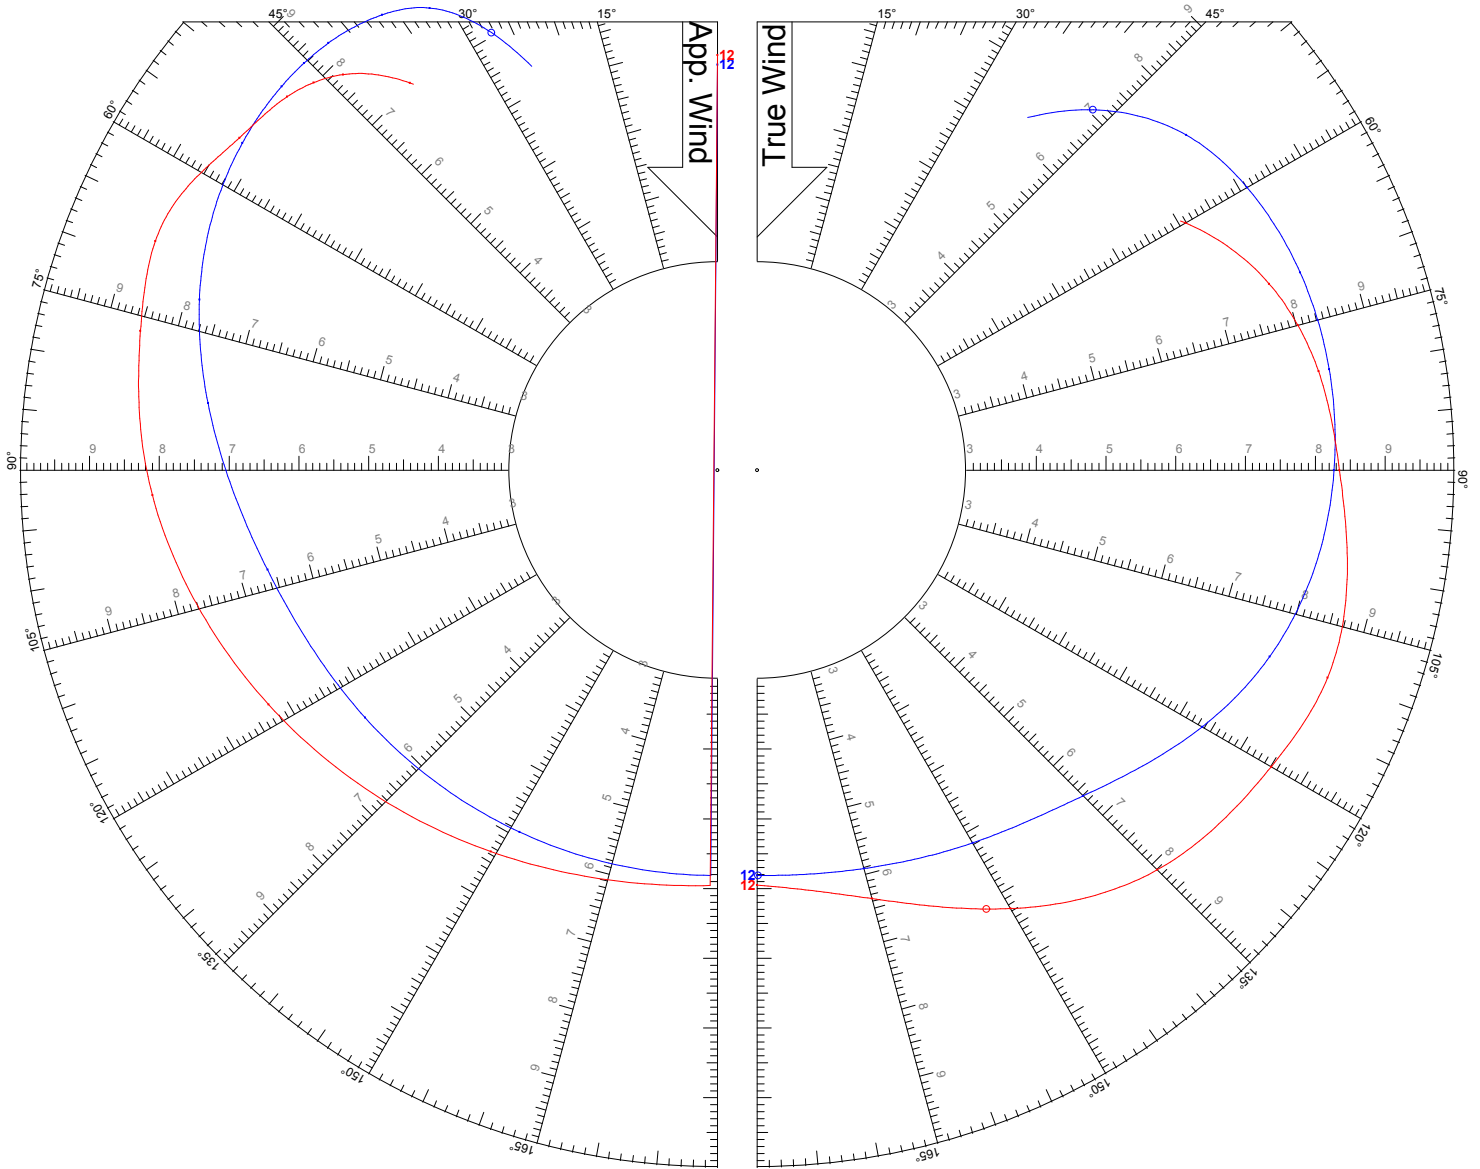

SPEED GUIDE

HANSE

455

LEGEND

TWS: 12 kts

Jib

Asymmetric Spinnaker on Centerline