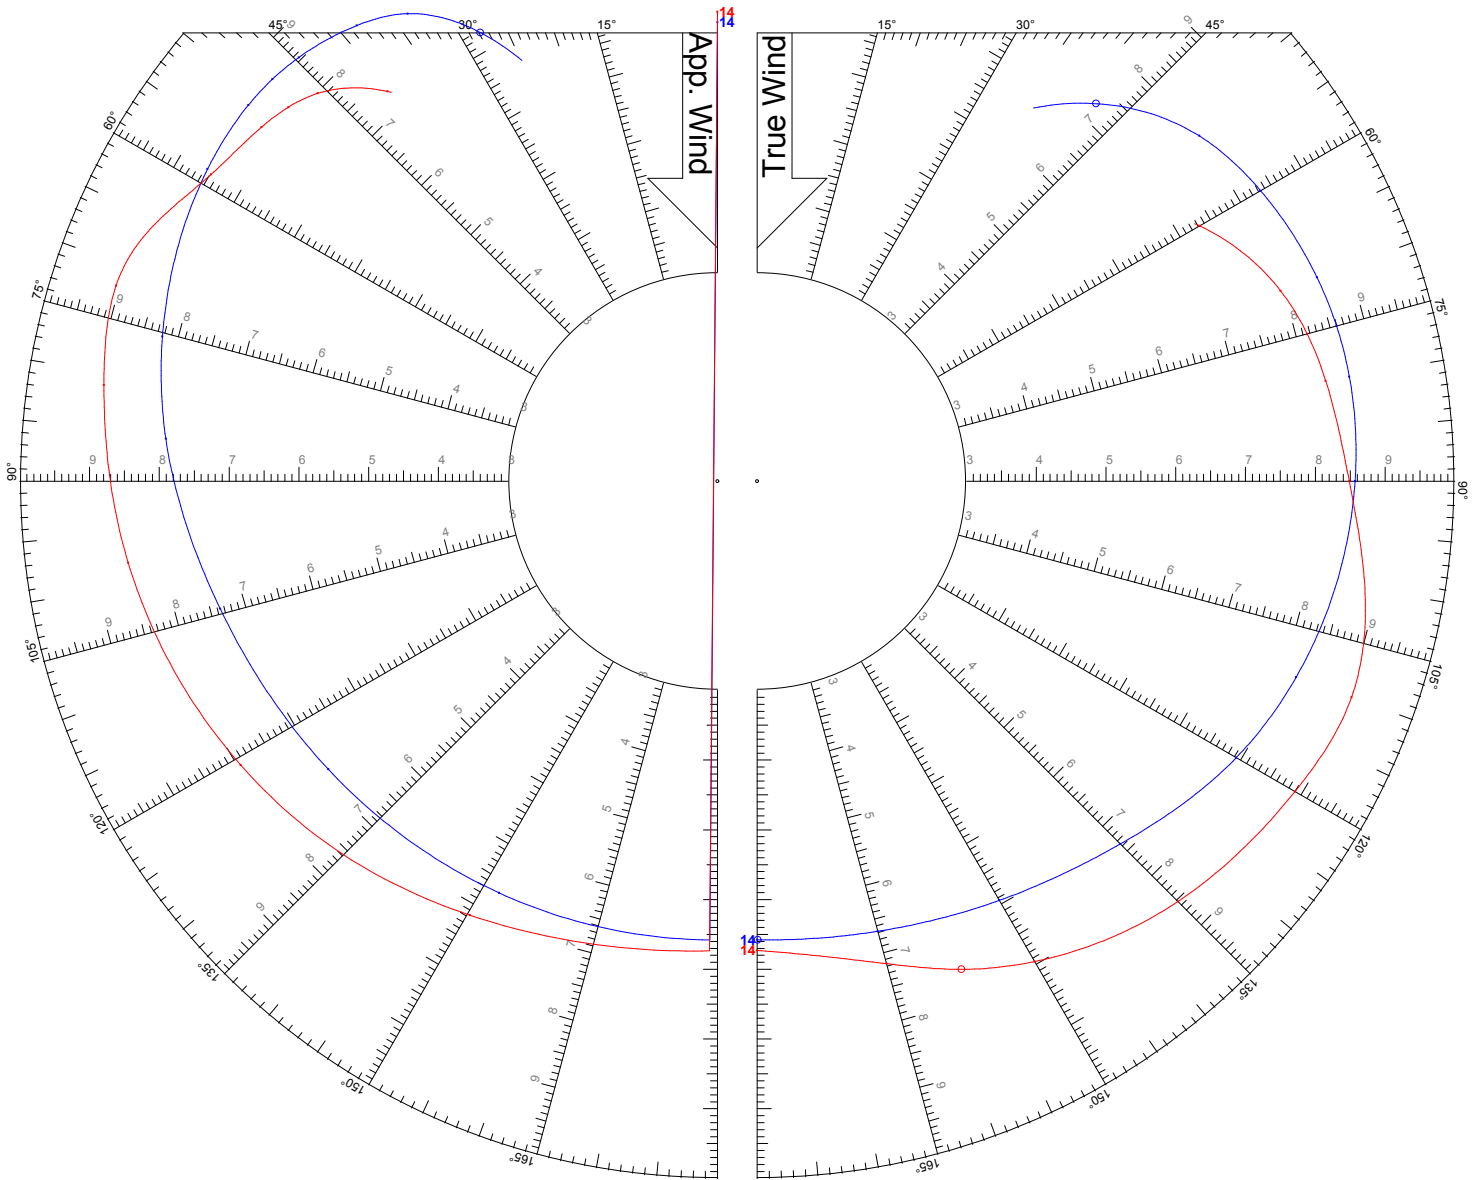

## LEGEND

TWS: 12 kts

Jib

Asymmetric Spinnaker on Centerline

World Leader in Rating Technology