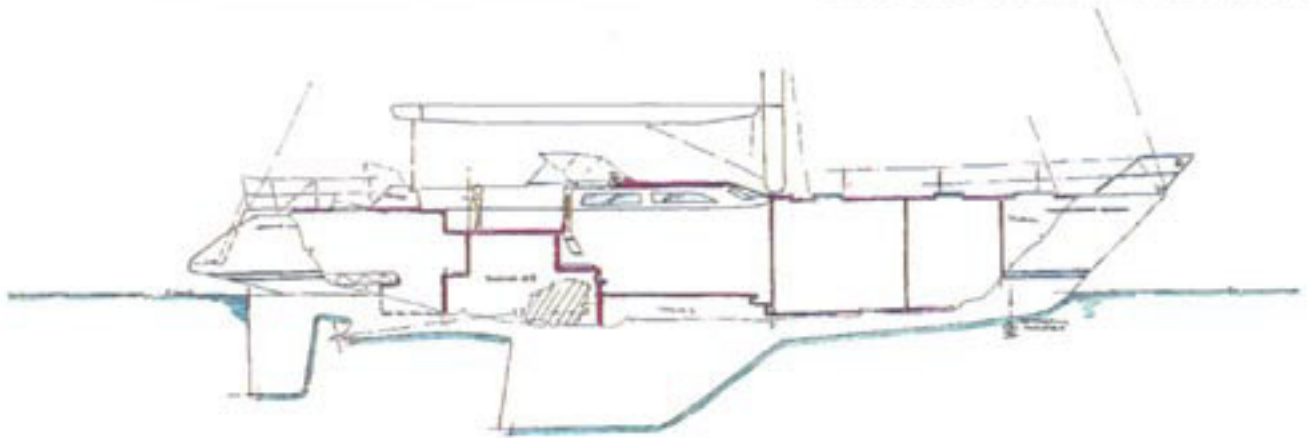

**The CONTEST 60 and 62,  
More luxury with additional  
features.**

In cooperation with the experienced designer Pieter Beeldsnijder the CONTEST 60 has been developed. This yacht offers a very elegant interior. Additional windows in the front of the roof and a bathing platform are provided. A CONTEST 62 with classic counter stern is also available as sloop, cutter or ketch.

Design Doug Peterson and Pieter Beeldsnijder

Contest yachts are delivered with  
Lloyd's Certificate of Hull Construction

Other interior lay-outs possible.