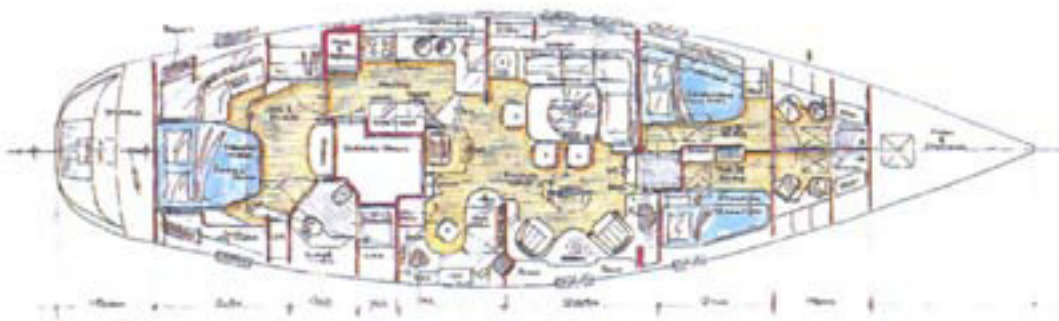

**The CONTEST 60 and 62,  
More luxury with additional  
features.**

In cooperation with the experienced designer Pieter Beeldsnijder the CONTEST 60 has been developed. This yacht offers a very elegant interior. Additional windows in the front of the roof and a bathing platform are provided. A CONTEST 62 with classic counter stern is also available as sloop, cutter or ketch.

Design Doug Peterson and Pieter Beeldsnijder

Contest yachts are delivered with  
Lloyd's Certificate of Hull Construction

Other interior lay-outs possible.