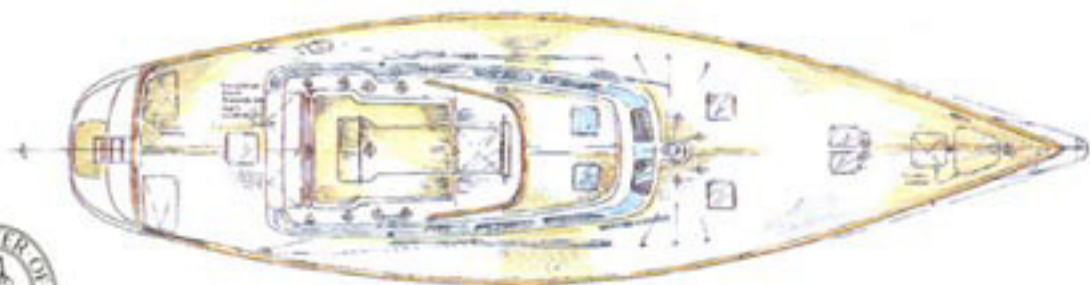

**The CONTEST 60 and 62,  
More luxury with additional  
features.**

In cooperation with the experienced designer Pieter Beeldsnijder the CONTEST 60 has been developed. This yacht offers a very elegant interior. Additional windows in the front of the roof and a bathing platform are provided. A CONTEST 62 with classic counter stern is also available as sloop, cutter or ketch.

Design Doug Peterson and Pieter Beeldsnijder

Contest yachts are delivered with  
Lloyd's Certificate of Hull Construction

Other interior lay-outs possible.