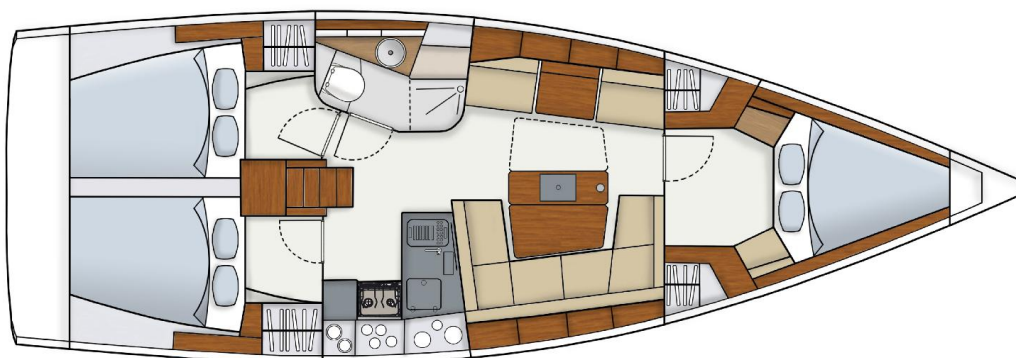

INTERIOR LAYOUT

HANSE
415

C2

B2

A1

HanseYachts AG | Salinenstraße 22 | 17489 Greifswald
www.hanseyachts.com